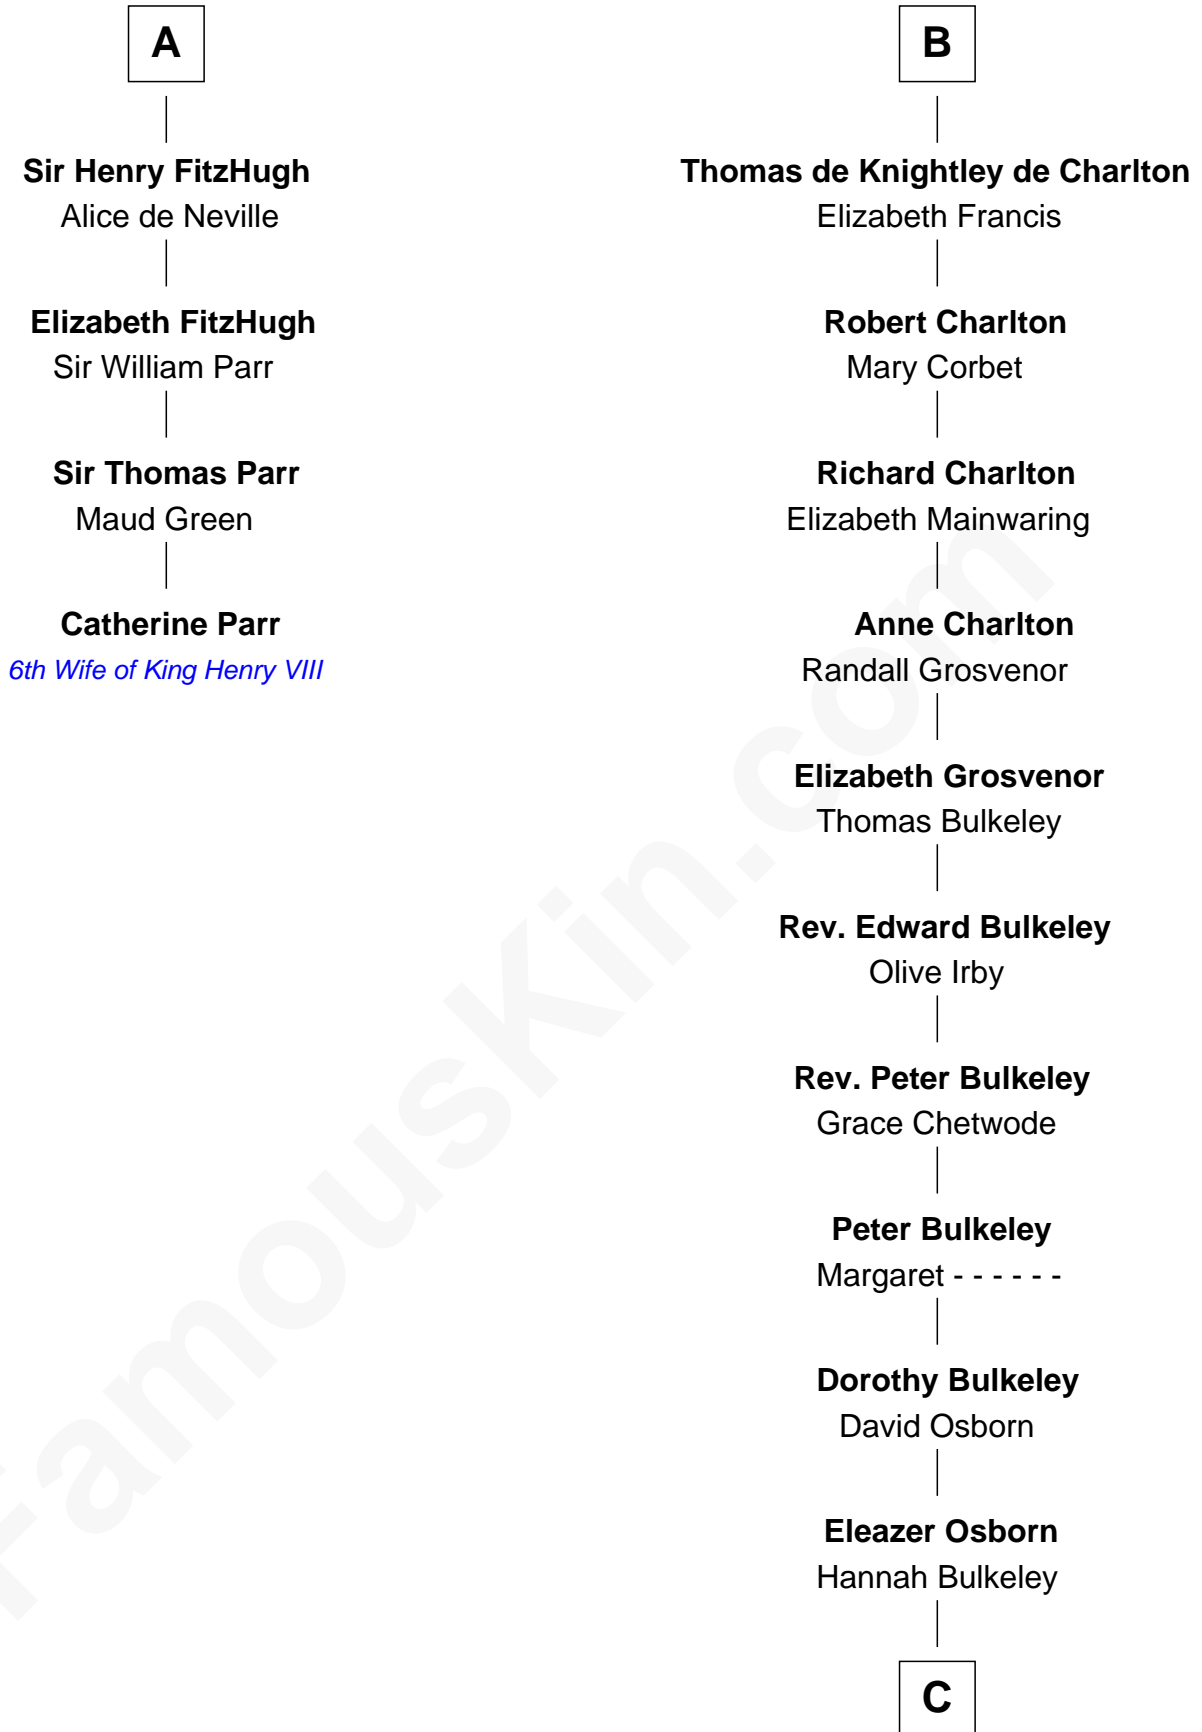

FamousKin.com Relationship Chart of

Catherine Parr

6th Wife of King Henry VIII

10th cousin 10 times removed of

Jay Gould

American Railroad "Robber Baron"

Sir William Longespee

Ela of Salisbury

"Robber Baron"