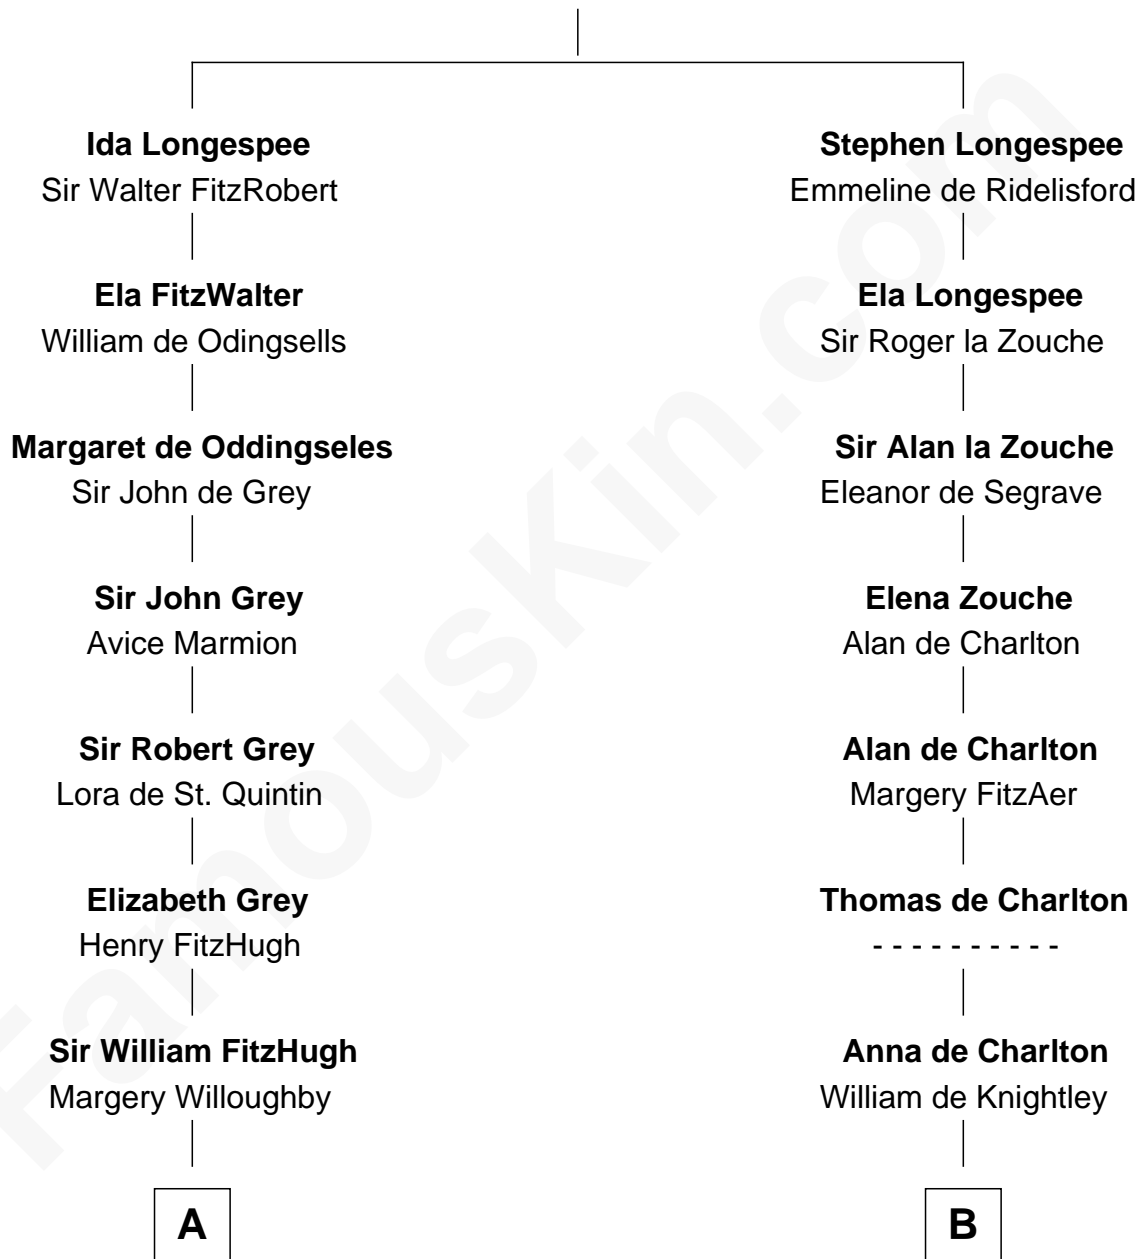

FamousKin.com Relationship Chart of

Catherine Parr

6th Wife of King Henry VIII

10th cousin 10 times removed of

Jay Gould

American Railroad "Robber Baron"

Sir William Longespee

Ela of Salisbury

"Robber Baron"