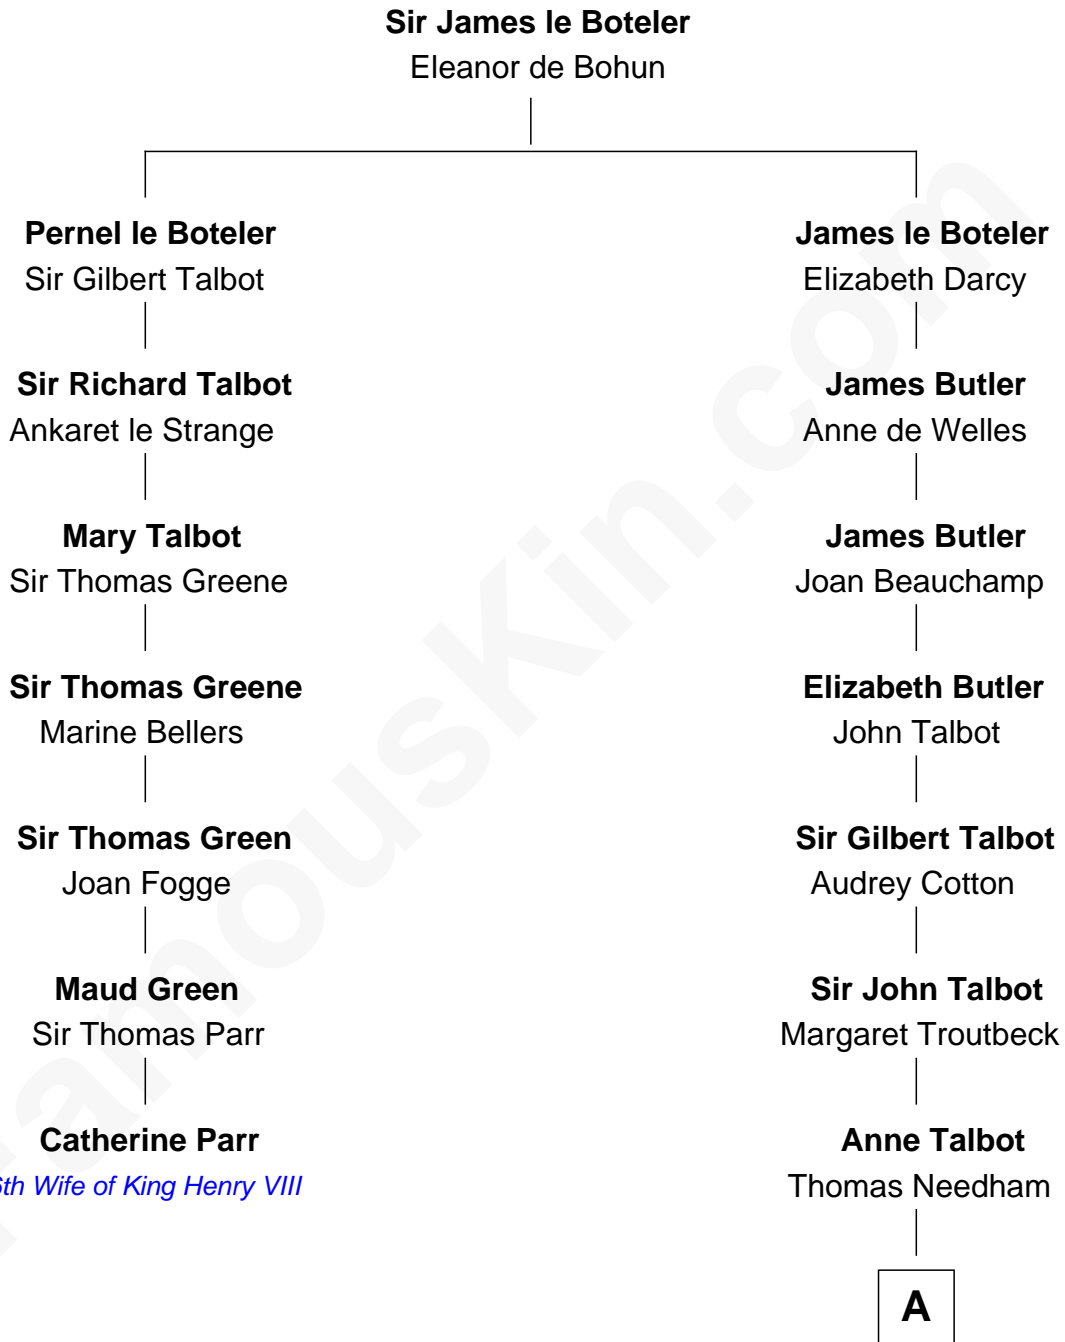

FamousKin.com Relationship Chart of

Catherine Parr

6th Wife of King Henry VIII

6th cousin 10 times removed of

Jay Gould

American Railroad "Robber Baron"

A

Robert Needham

Mary More

Jay Gould

"Robber Baron"