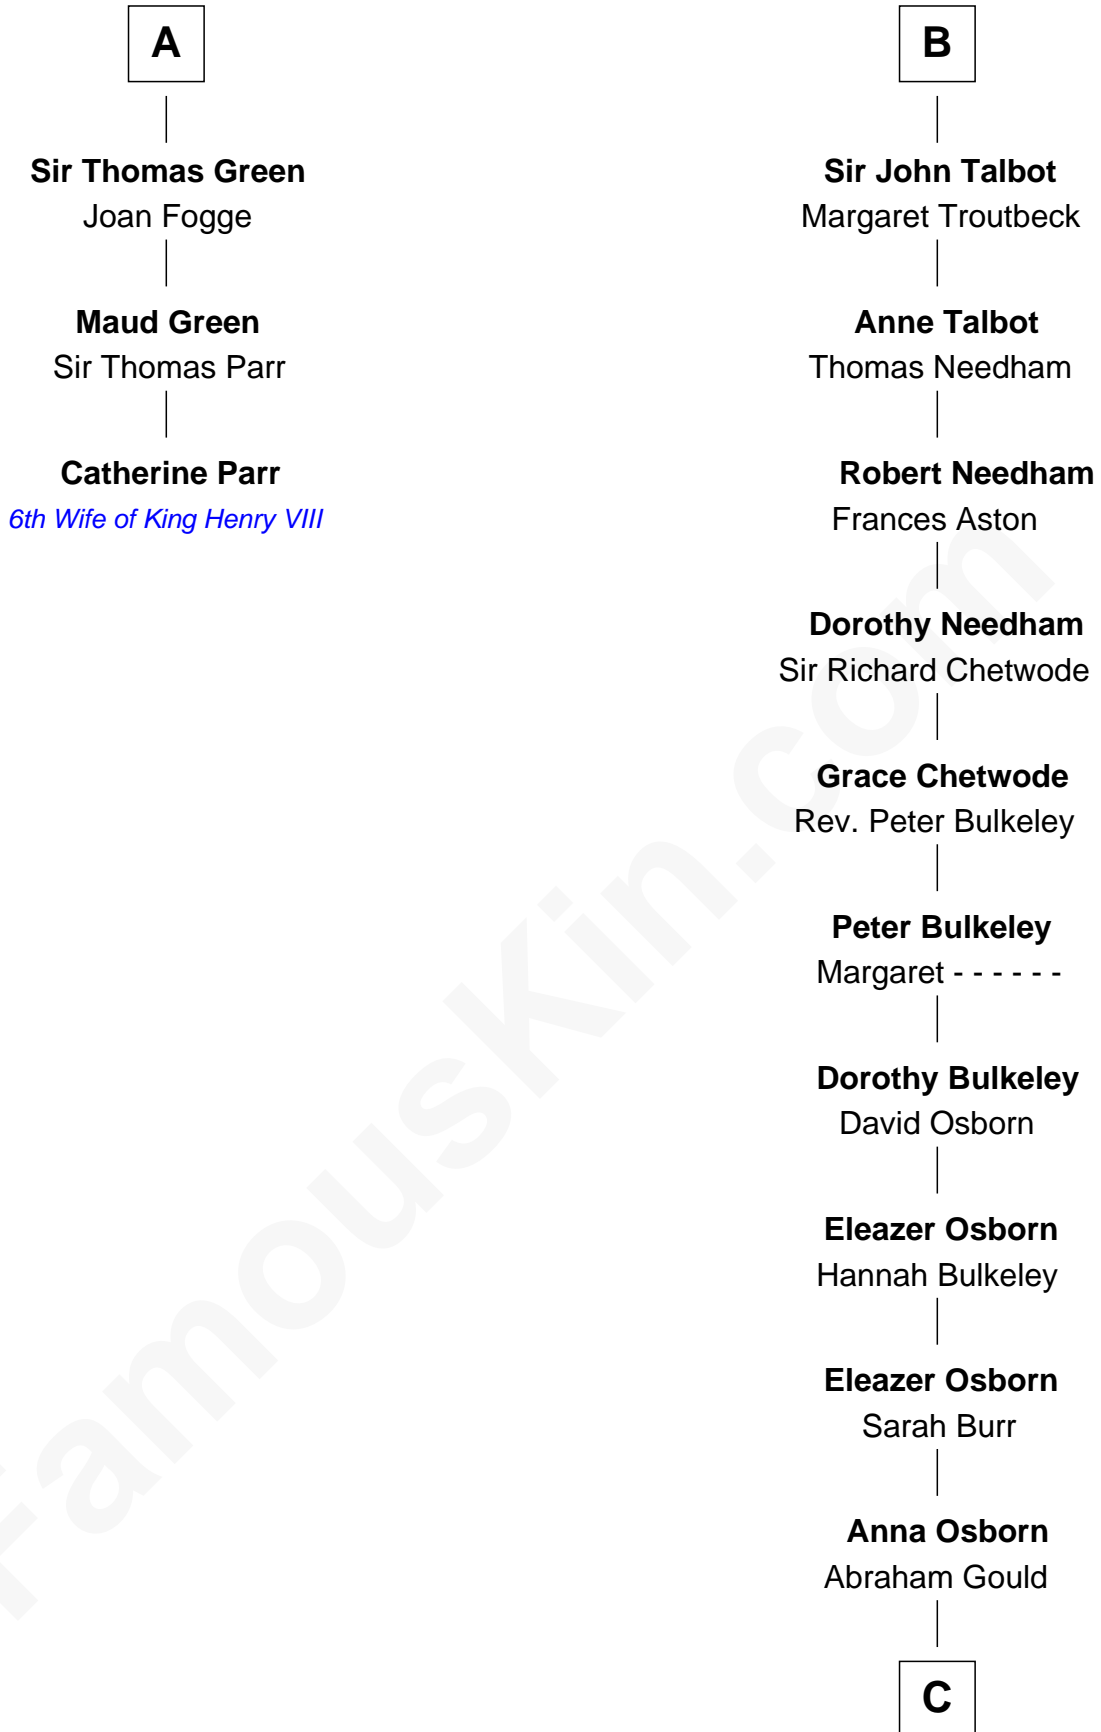

# FamousKin.com Relationship Chart of

**Catherine Parr**

*6th Wife of King Henry VIII*

9th cousin 9 times removed of

**Jay Gould**

*American Railroad "Robber Baron"*

FamousKin.com