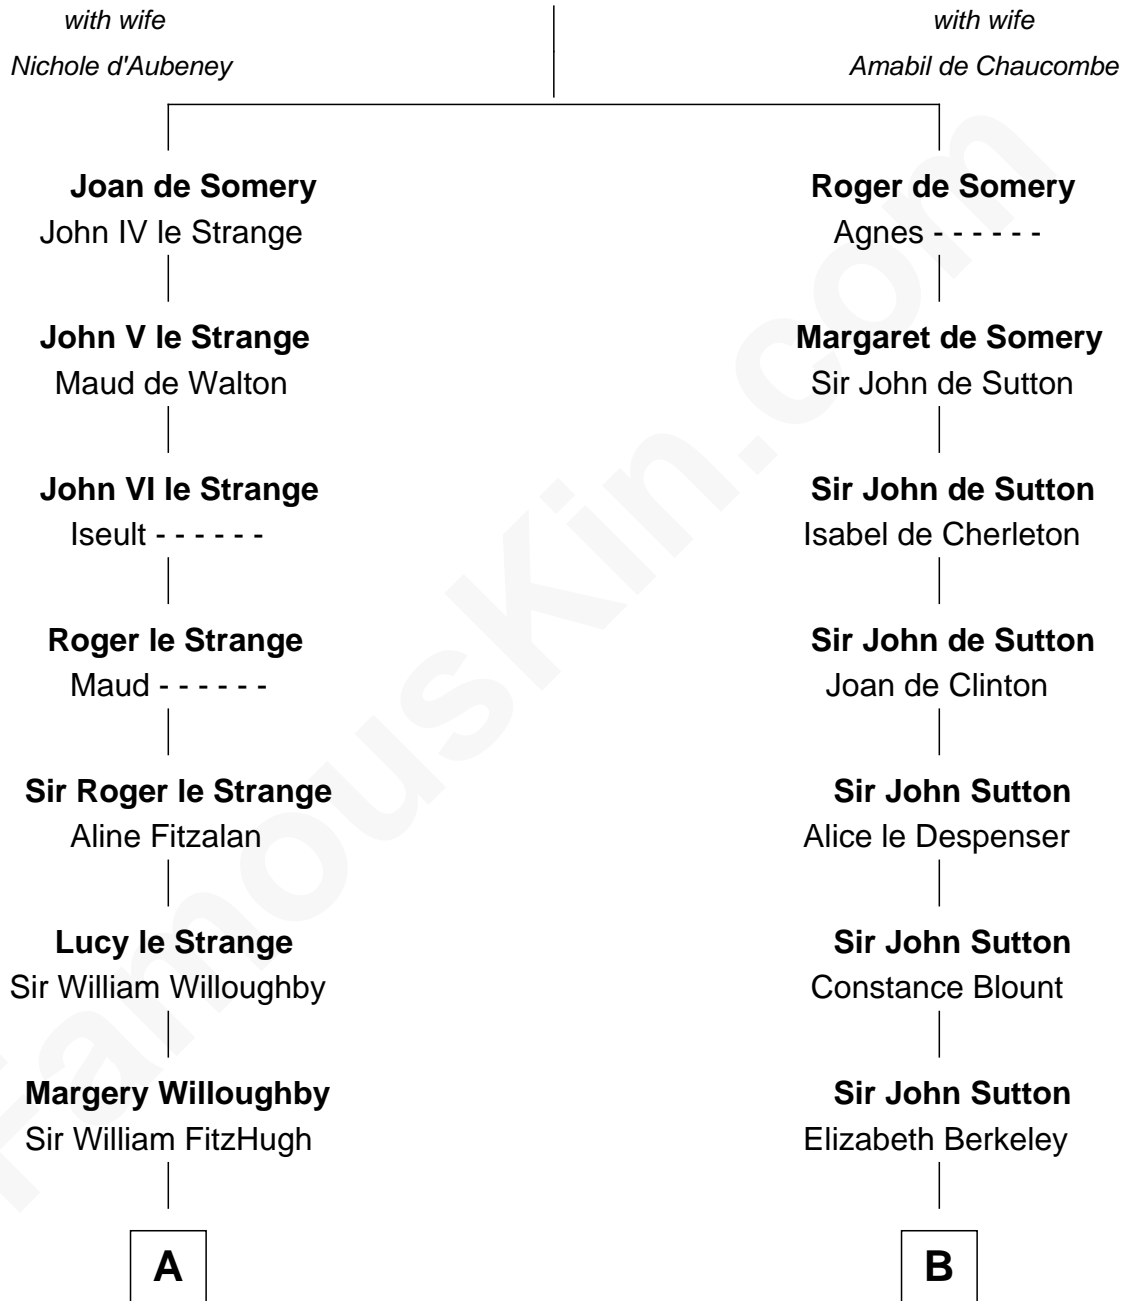

FamousKin.com Relationship Chart of

Catherine Parr

6th Wife of King Henry VIII

10th cousin 10 times removed of

William Marsh Rice

Founder of Rice University

Sir Roger de Somery

C

Hannah Holbrook

Urban Bates

Sarah Bates

David Rice

David Rice

Patty Hall

William Marsh Rice

Founder of Rice University