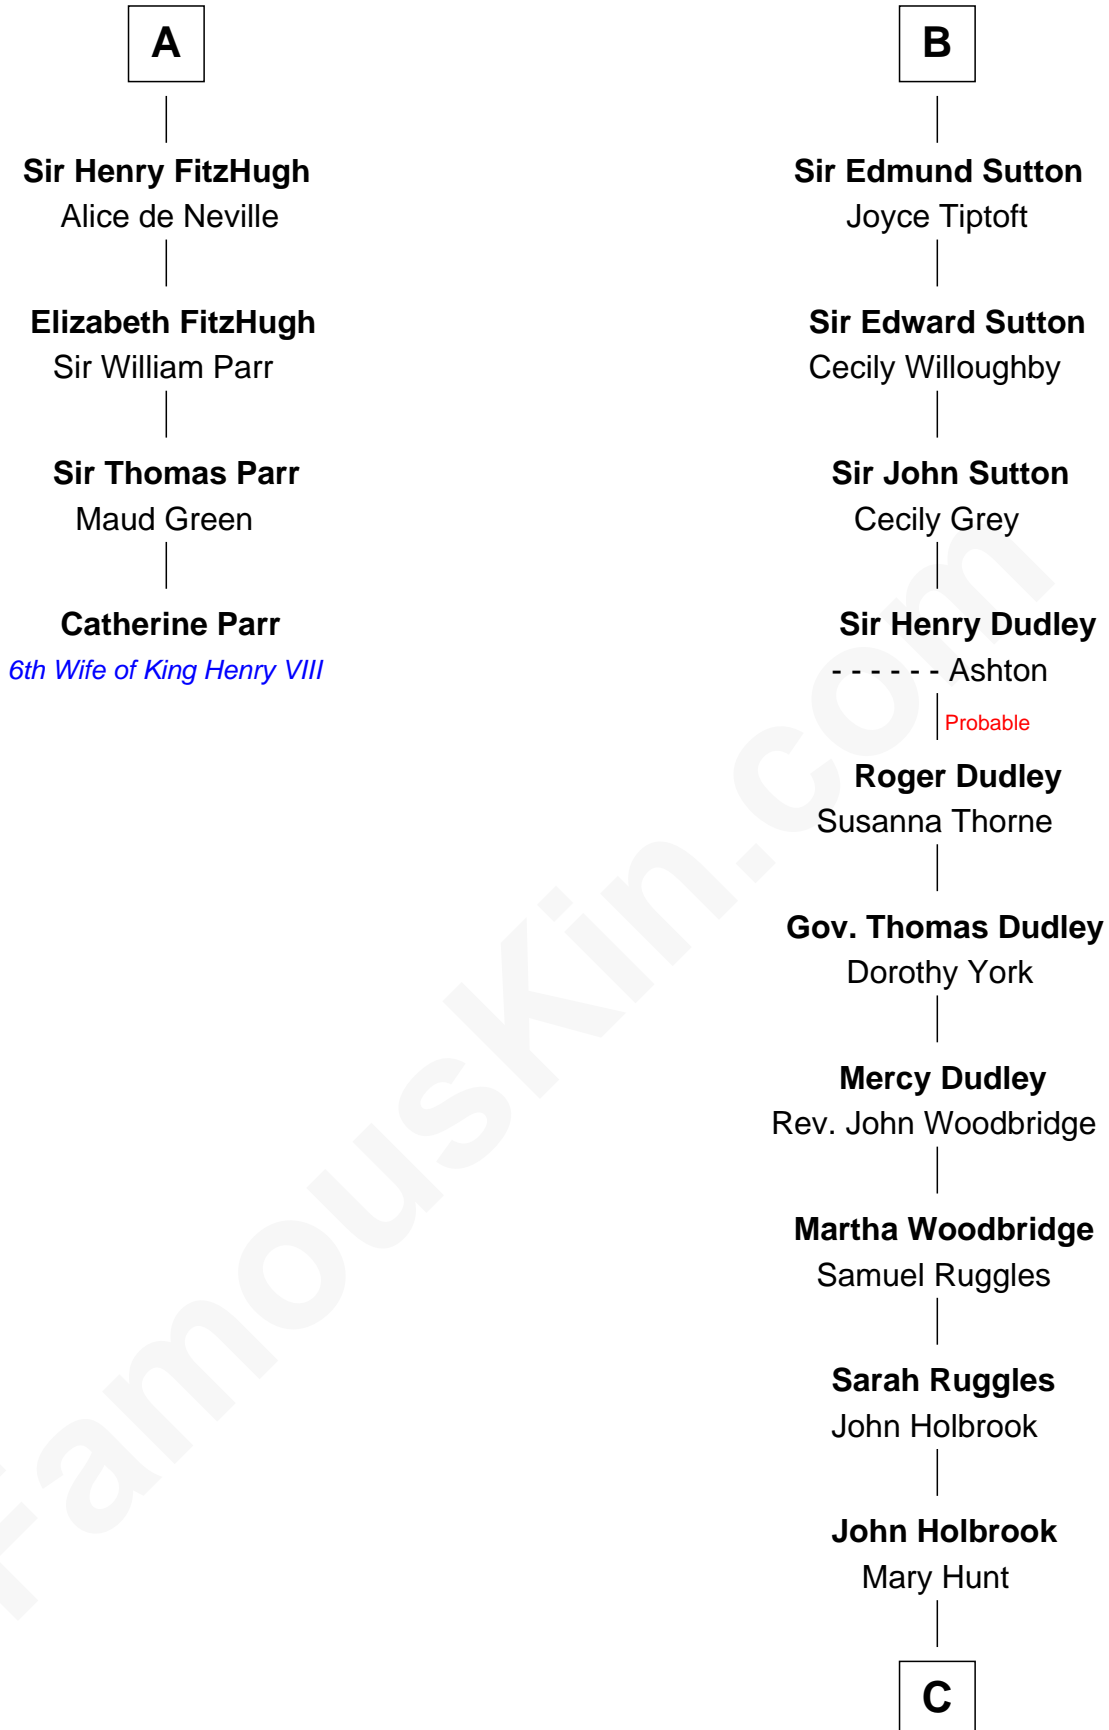

FamousKin.com Relationship Chart of

Catherine Parr

6th Wife of King Henry VIII

10th cousin 10 times removed of

William Marsh Rice

Founder of Rice University

Sir Roger de Somery

C

Hannah Holbrook

Urban Bates

Sarah Bates

David Rice

David Rice

Patty Hall

William Marsh Rice

Founder of Rice University