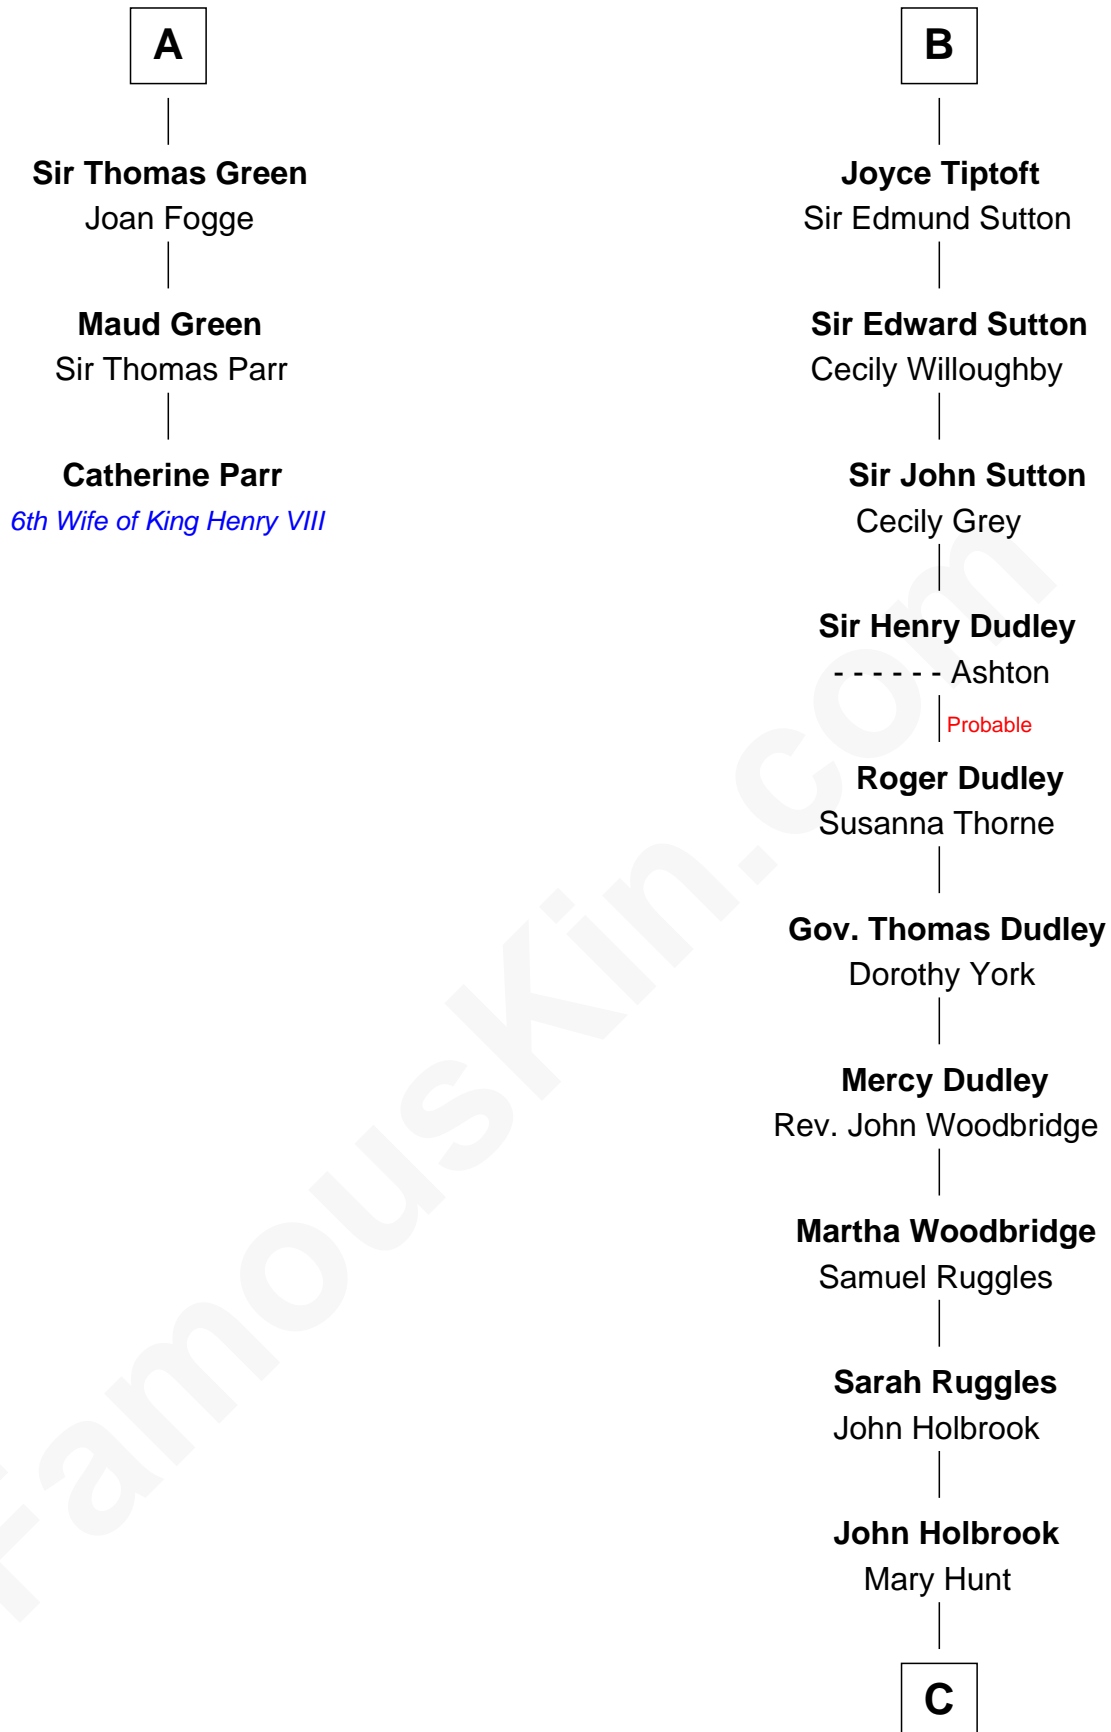

FamousKin.com Relationship Chart of

Catherine Parr

6th Wife of King Henry VIII

9th cousin 11 times removed of

William Marsh Rice

Founder of Rice University

Sir John FitzGeoffrey

Isabel le Bigod