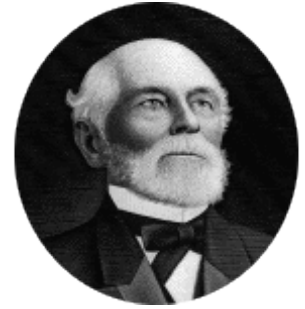

# FamousKin.com Relationship Chart of

**Catherine Parr**

*6th Wife of King Henry VIII*

9th cousin 11 times removed of

**William Marsh Rice**

*Founder of Rice University*

**Sir William de Ros**

Lucy FitzPiers

**Sir William de Ros**

Eustache Fitz Ralph

**Ivetta de Ros**

Sir Geoffrey le Scrope

**Henry Scrope**

Joan - - - - -

**Joan Scrope**

Henry Fitzhugh