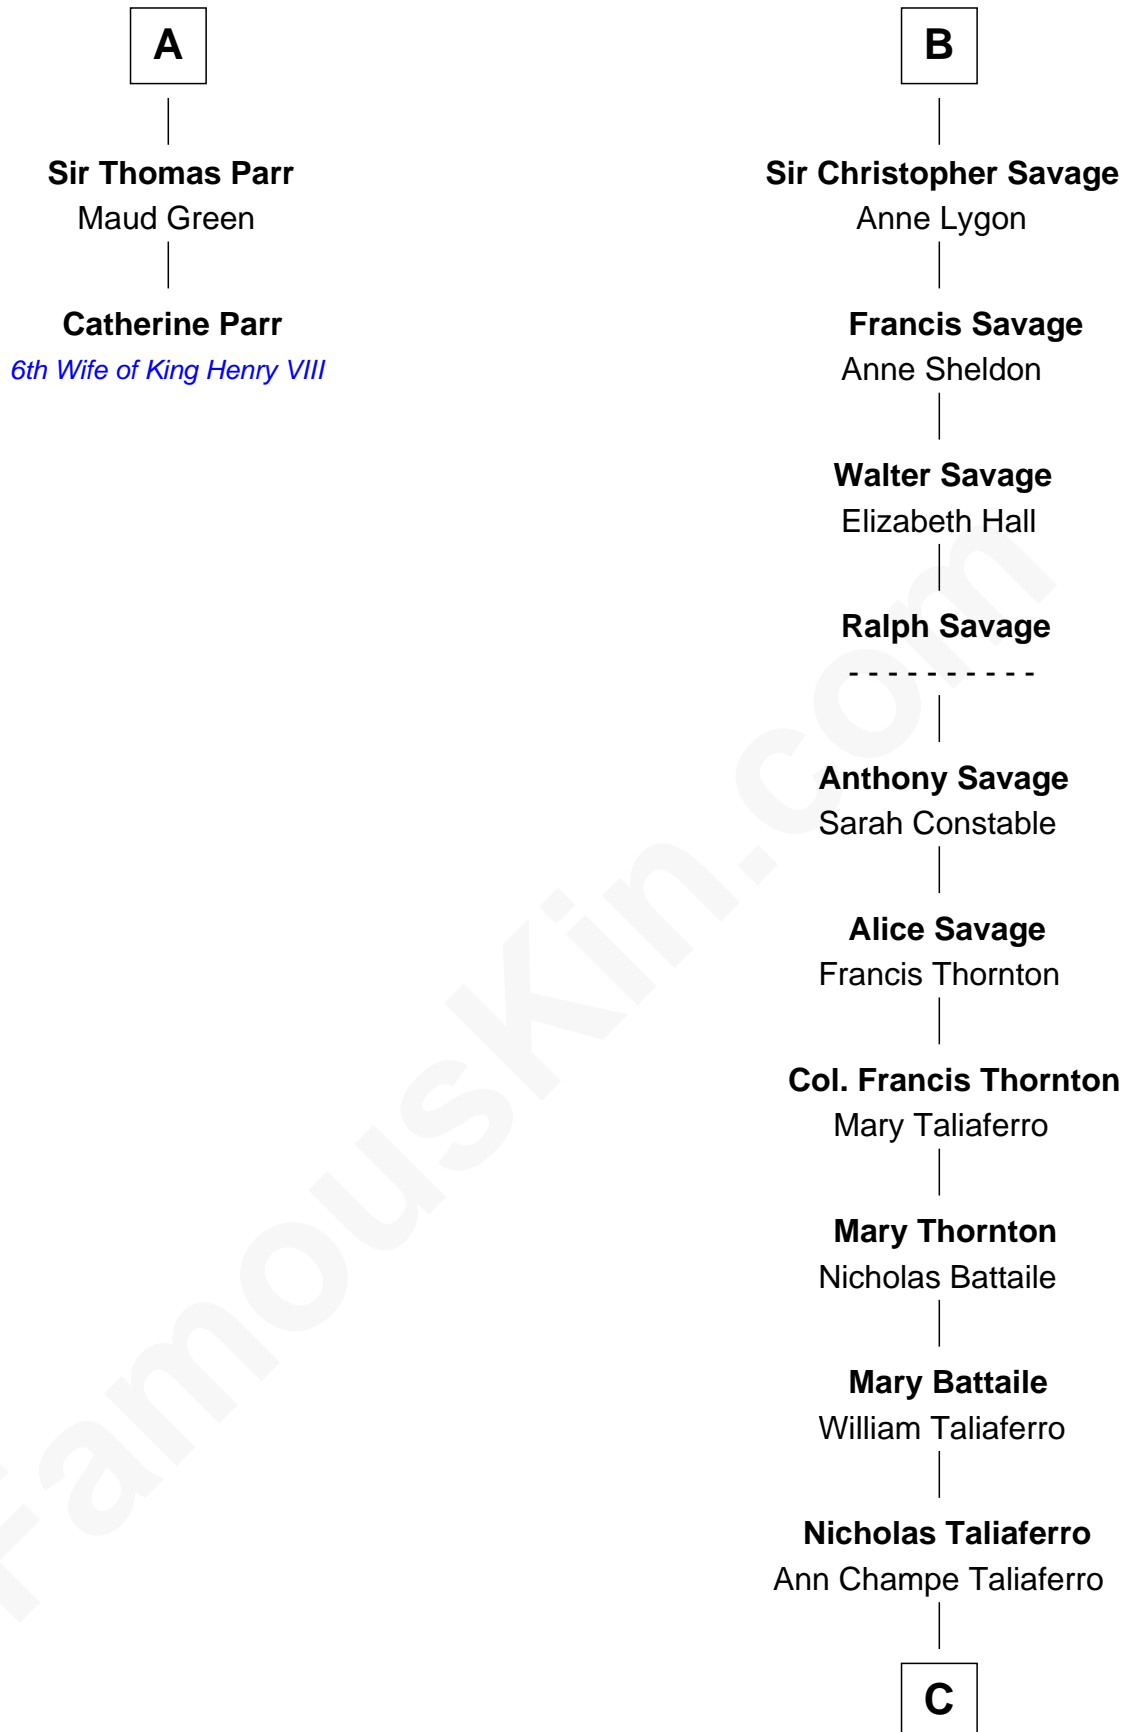

FamousKin.com Relationship Chart of

Catherine Parr

6th Wife of King Henry VIII

8th cousin 12 times removed of

General George C. Marshall

Author of "The Marshall Plan"

C

Matilda Battaile Taliaferro

Martin Marshall

William Champe Marshall

Susan Myers

George Catlett Marshall

Laura Emily Bradford

General George C. Marshall

U.S. Army - World War II

FamousKin.com