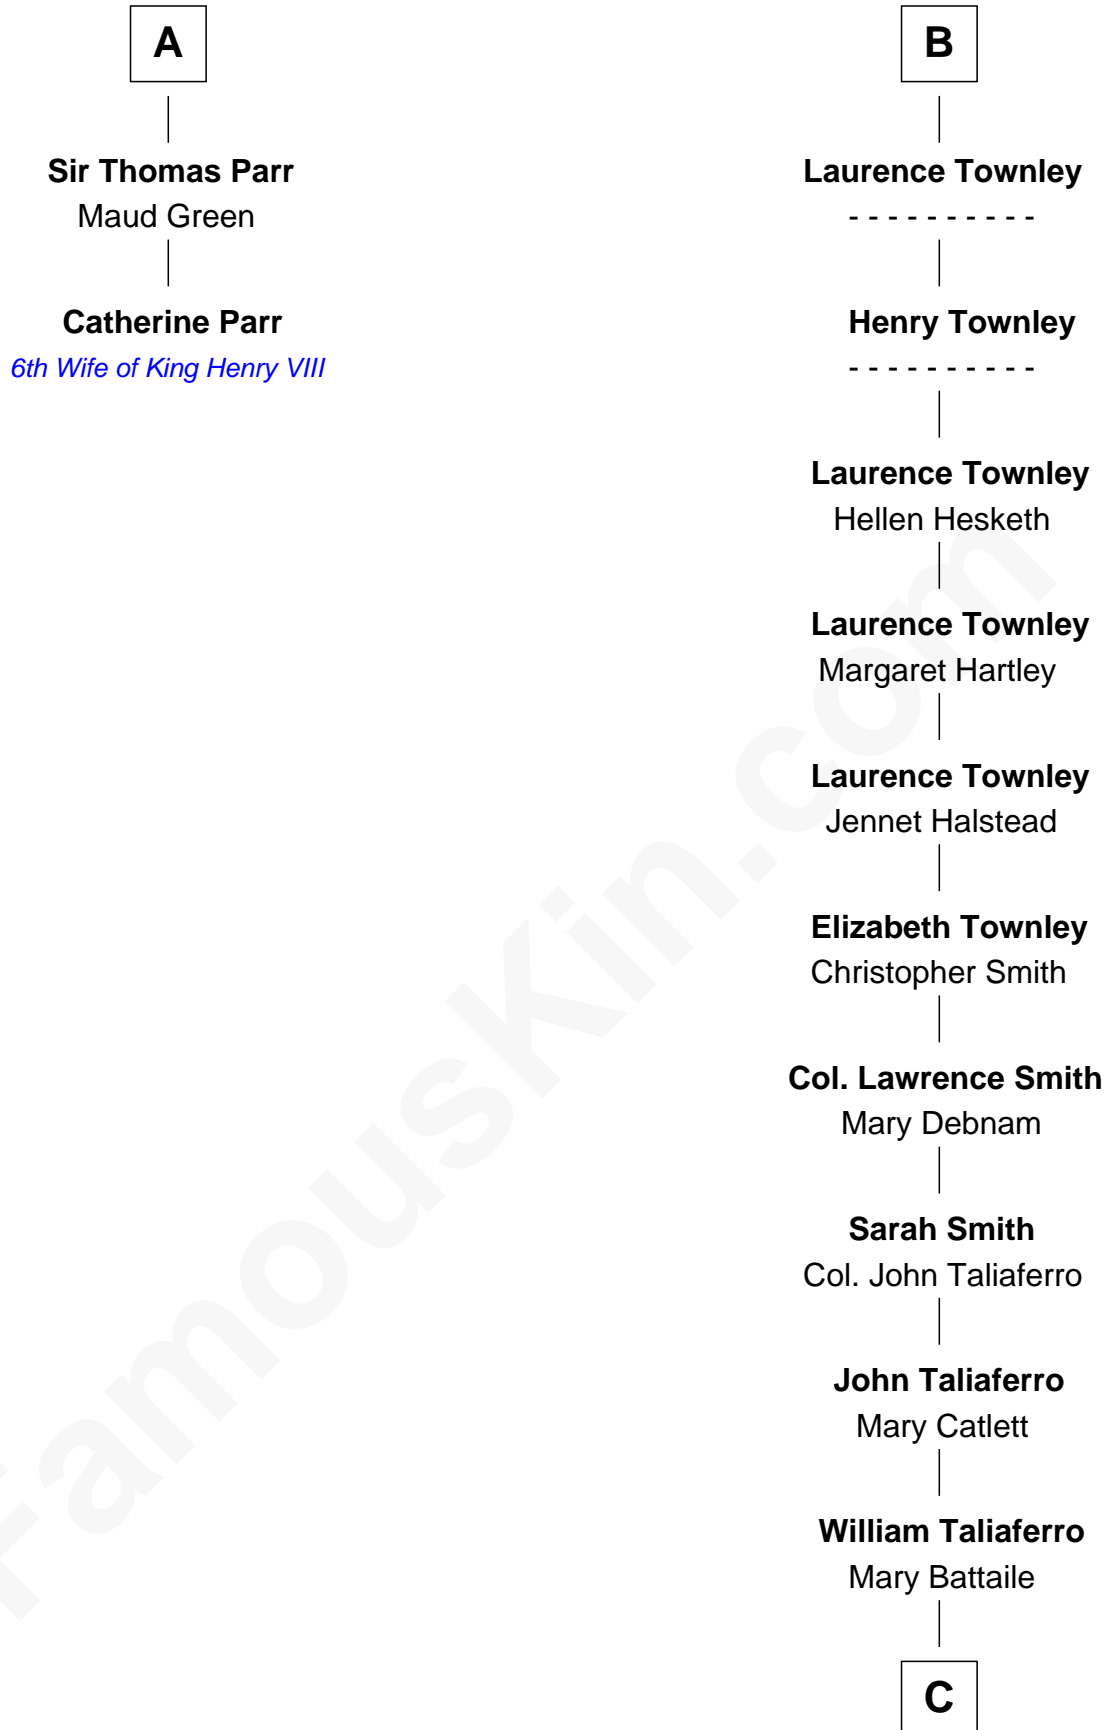

FamousKin.com Relationship Chart of

Catherine Parr

6th Wife of King Henry VIII

8th cousin 13 times removed of

General George C. Marshall

Author of "The Marshall Plan"

C

Nicholas Taliaferro

Ann Champe Taliaferro

Matilda Battaile Taliaferro

Martin Marshall

William Champe Marshall

Susan Myers

George Catlett Marshall

Laura Emily Bradford

General George C. Marshall