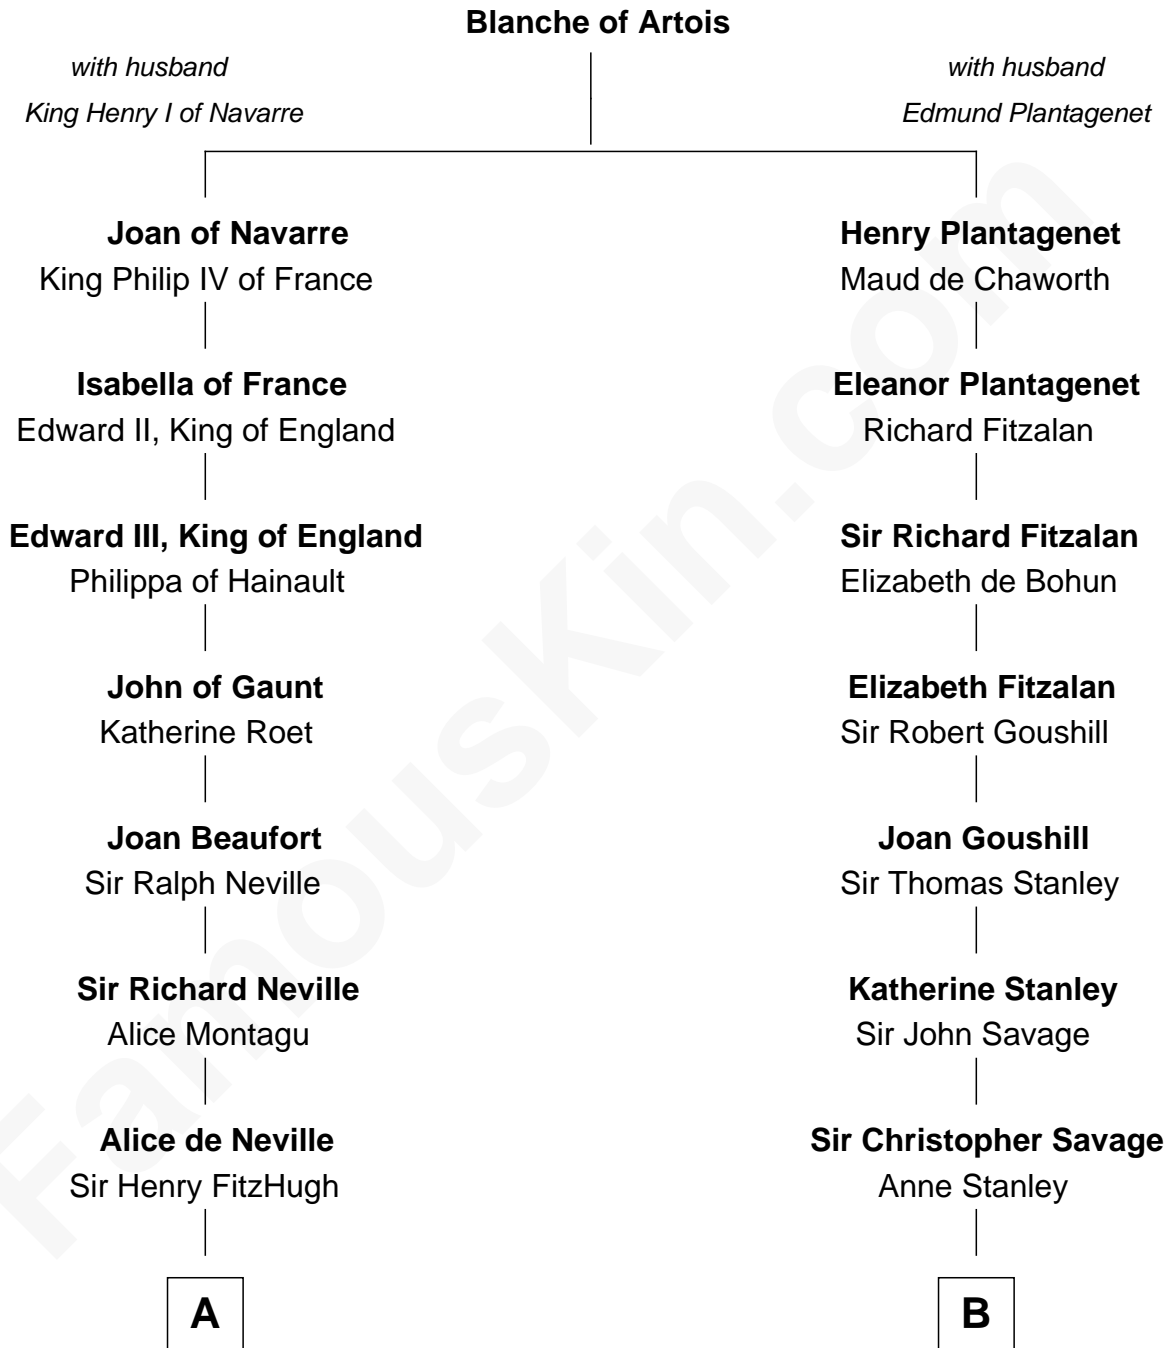

FamousKin.com Relationship Chart of

Catherine Parr

6th Wife of King Henry VIII

9th cousin 11 times removed of

General George C. Marshall

Author of "The Marshall Plan"

C

Matilda Battaile Taliaferro

Martin Marshall

William Champe Marshall

Susan Myers

George Catlett Marshall

Laura Emily Bradford

General George C. Marshall

U.S. Army - World War II

FamousKin.com