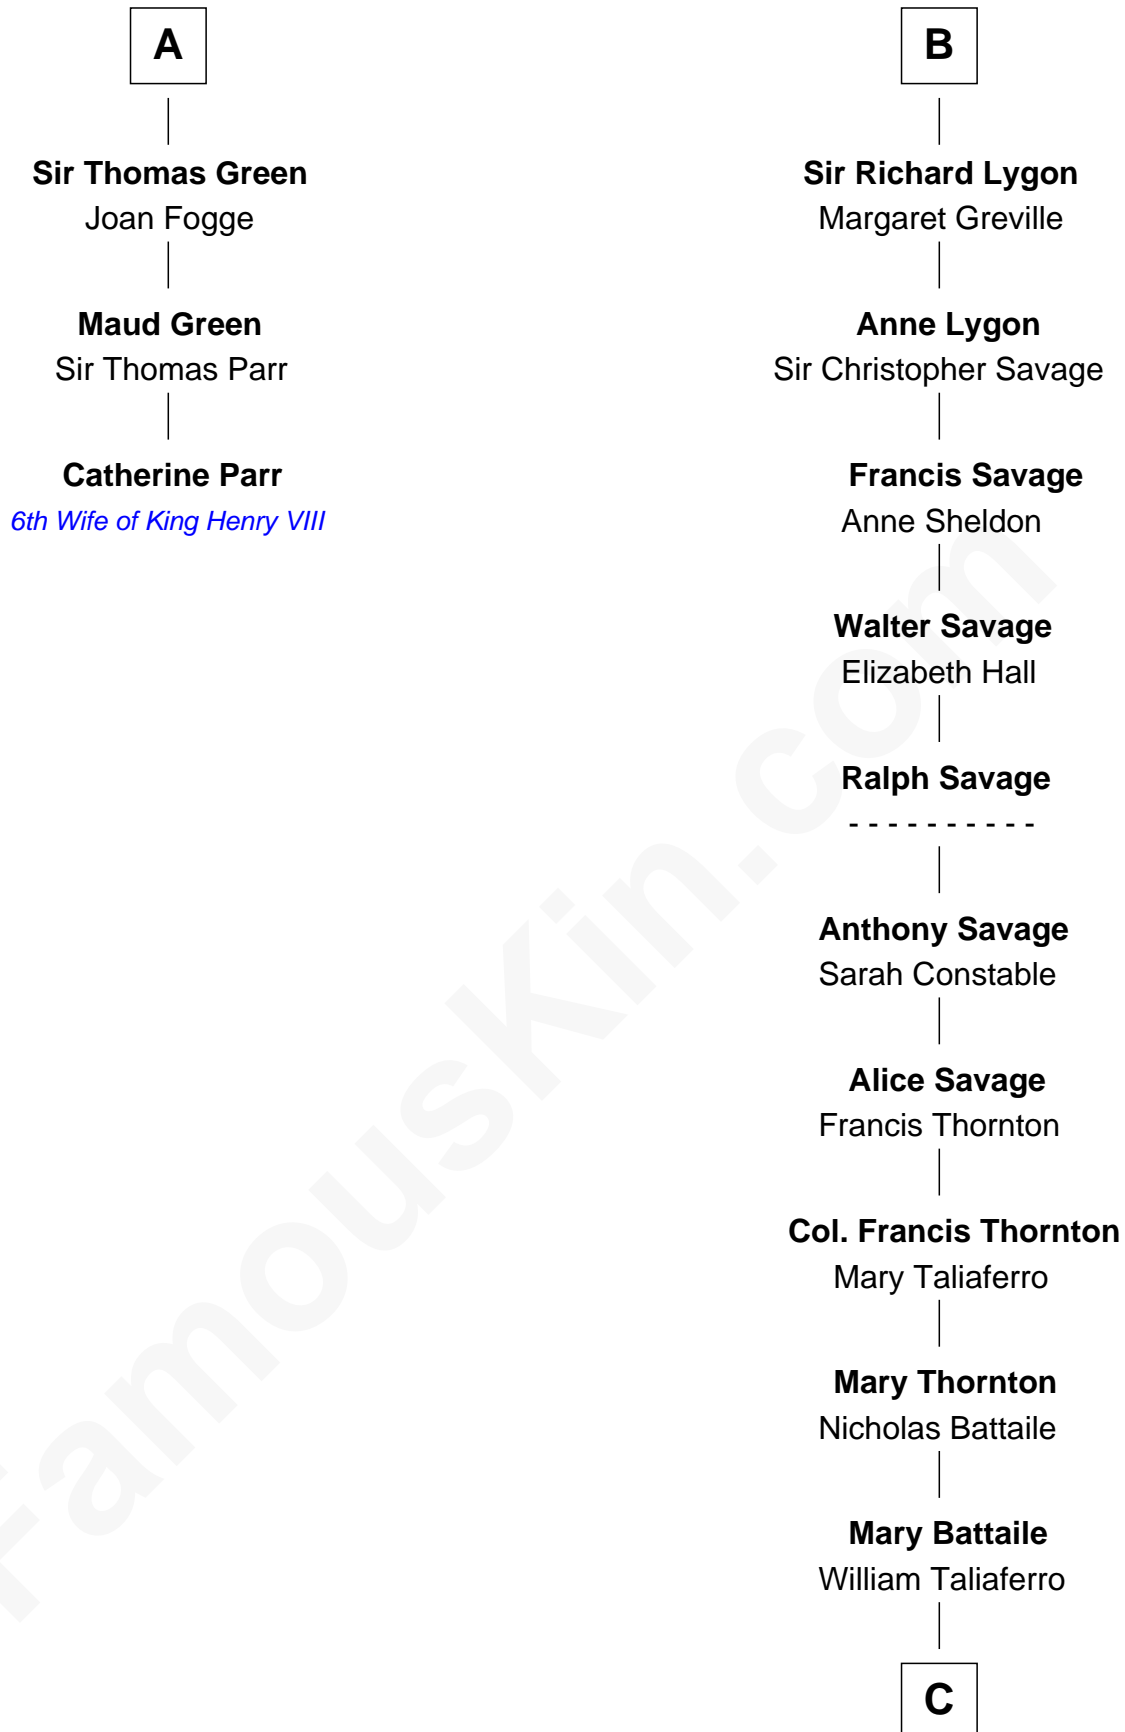

FamousKin.com Relationship Chart of

Catherine Parr

6th Wife of King Henry VIII

9th cousin 12 times removed of

General George C. Marshall

Author of "The Marshall Plan"

C

Nicholas Taliaferro

Ann Champe Taliaferro

Matilda Battaile Taliaferro

Martin Marshall

William Champe Marshall

Susan Myers

George Catlett Marshall

Laura Emily Bradford

General George C. Marshall