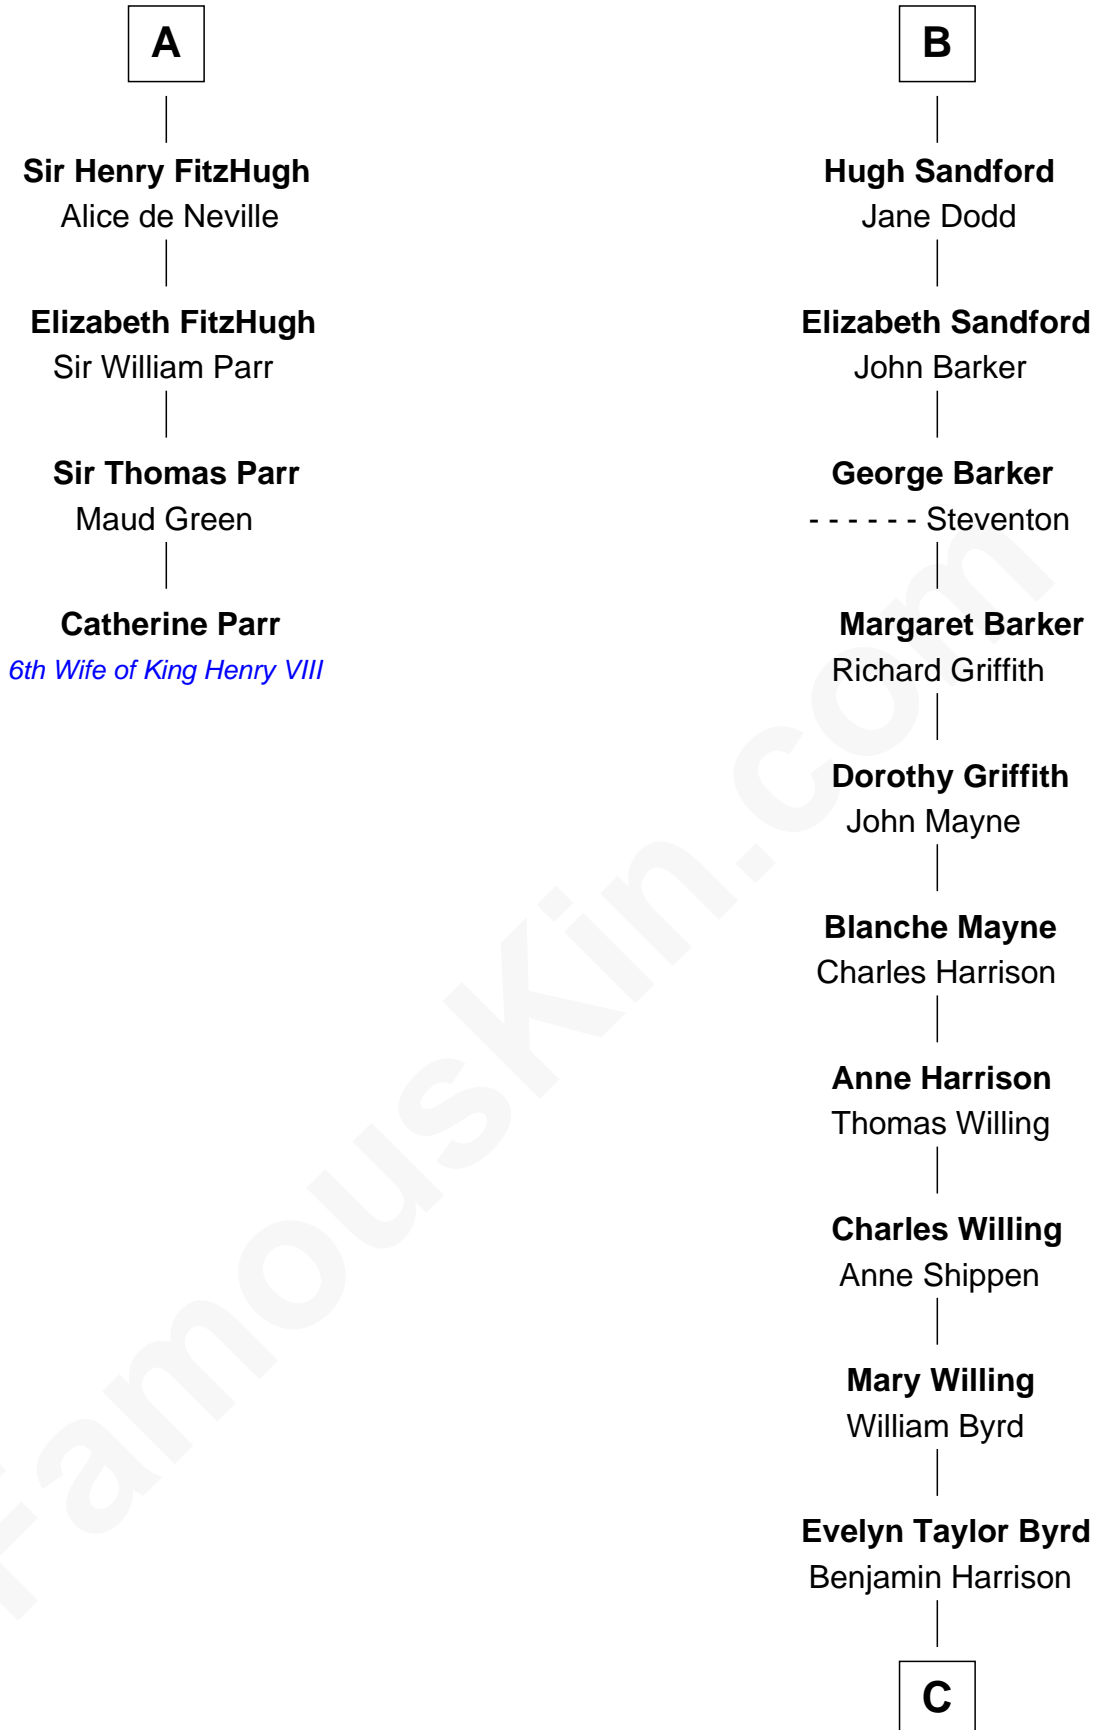

# FamousKin.com Relationship Chart of

**Catherine Parr**

*6th Wife of King Henry VIII*

10th cousin 10 times removed of

**Harry F. Byrd**

*50th Governor of Virginia*

**Sir Roger de Somery**

Nichole d'Aubenev

**C**

**Anne Harrison**

Richard Evelyn Byrd

**Col. William Byrd**

Jane Meriwether Rivers

**Richard Evelyn Byrd**

Eleanor Bolling Flood

**Harry F. Byrd**