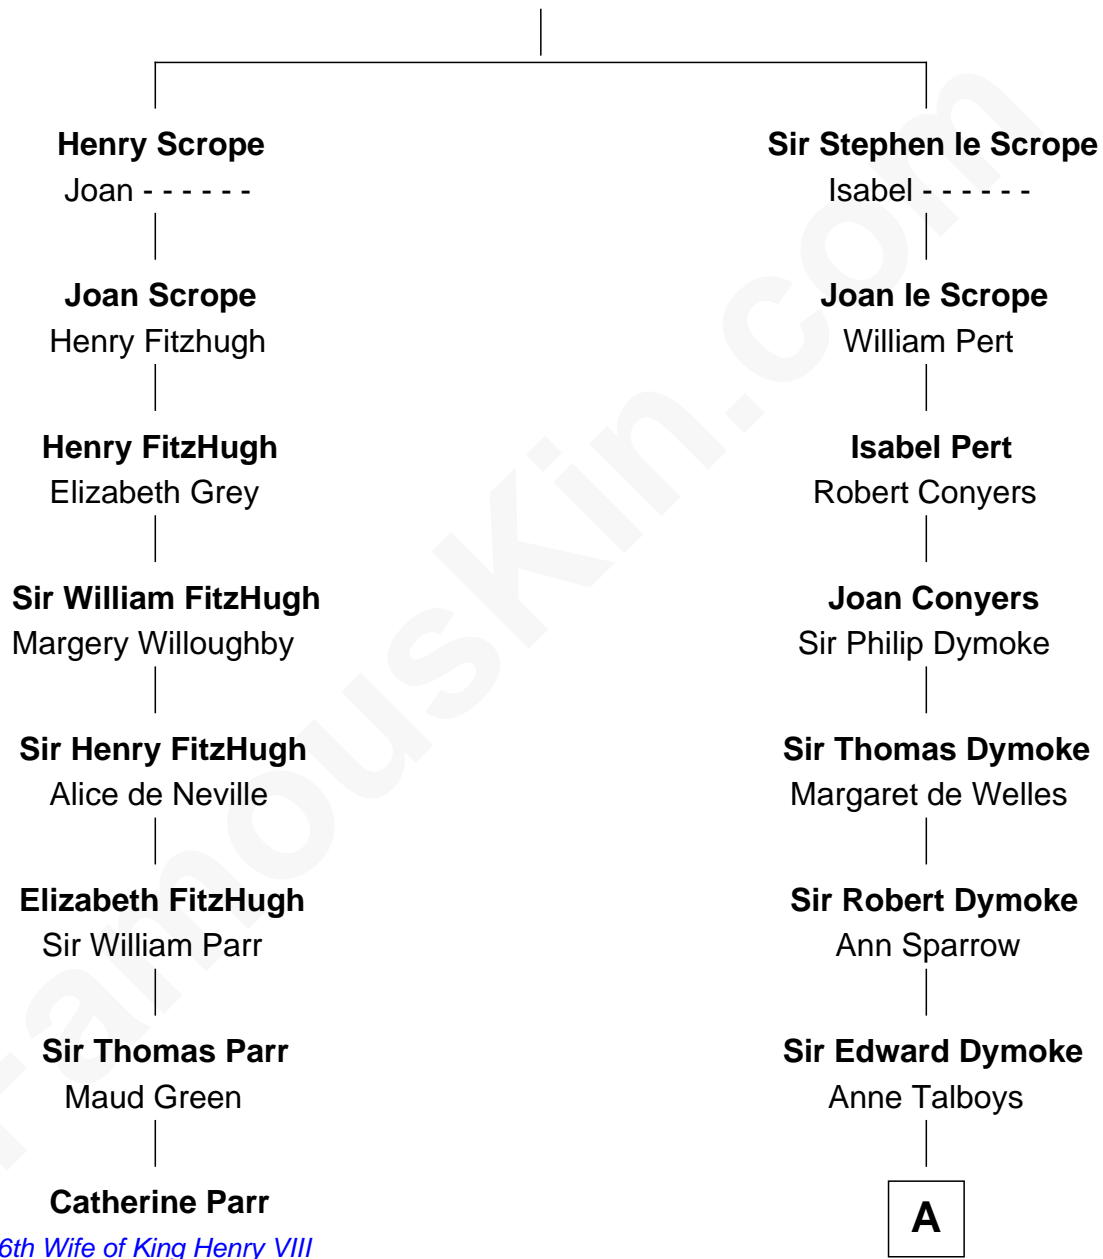

FamousKin.com Relationship Chart of

Catherine Parr

6th Wife of King Henry VIII

7th cousin 7 times removed of

Meriwether Lewis

Lewis and Clark Expedition

Sir Geoffrey le Scrope

Ivetta de Ros

A

Frances Dymoke
Sir Thomas Windebank

Mildred Windebank
Robert Reade

Col. George Reade
Elizabeth Martiau

Mildred Reade
Col. Augustine Warner

Elizabeth Warner
Col. John Lewis

Col. Robert Lewis
Jane Meriwether

William Lewis
Lucy Meriwether

Meriwether Lewis
Lewis and Clark Expedition