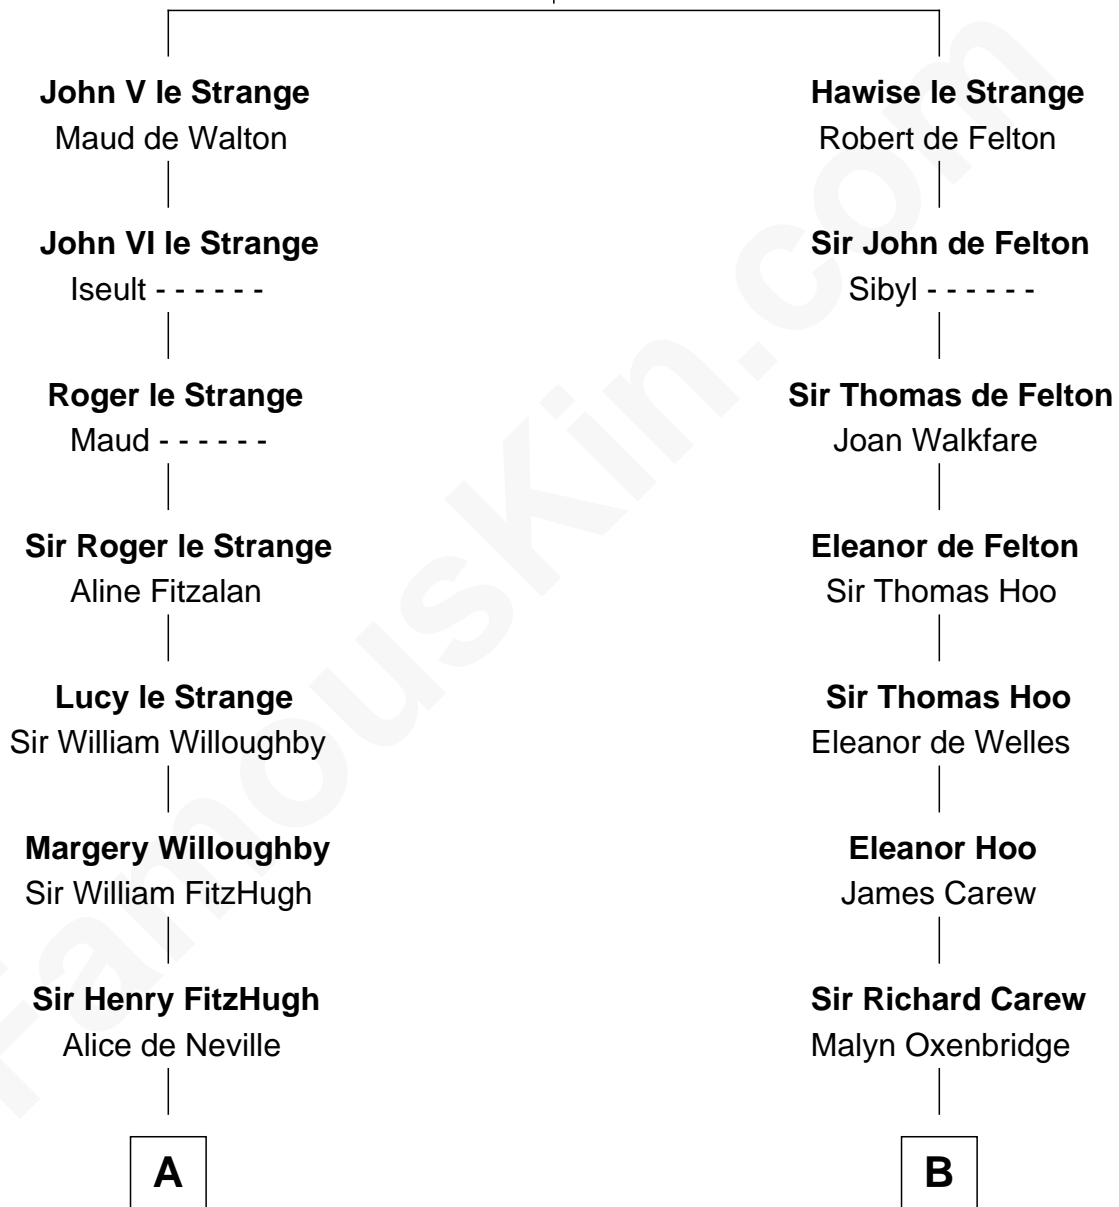

# FamousKin.com Relationship Chart of

**Catherine Parr**

*6th Wife of King Henry VIII*

9th cousin 9 times removed of

**Olivia De Havilland**

*Movie Actress*

**John IV le Strange**

Joan de Somery

C

Walter Augustus De Havilland

Lillian Augusta Ruse

Olivia De Havilland

*Movie Actress*

FamousKin.com