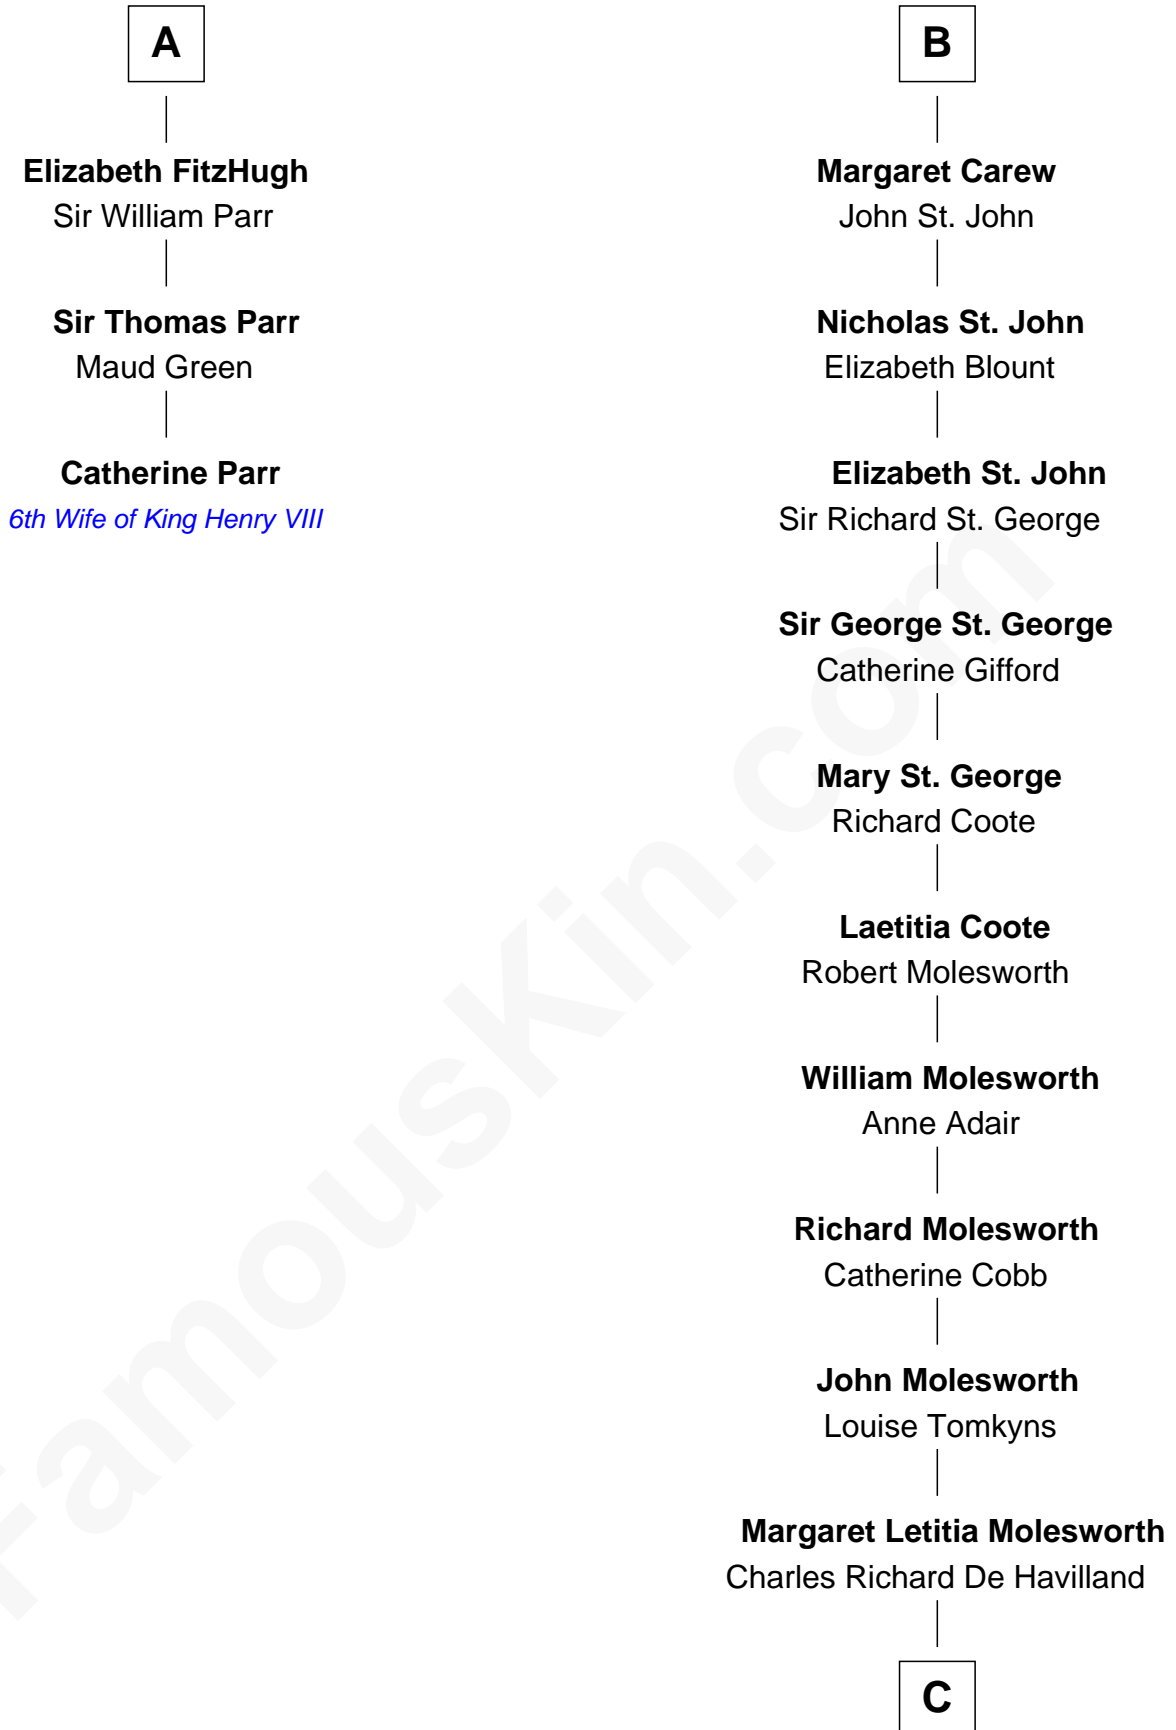

# FamousKin.com Relationship Chart of

**Catherine Parr**

*6th Wife of King Henry VIII*

9th cousin 9 times removed of

**Olivia De Havilland**

*Movie Actress*

**John IV le Strange**

Joan de Somery

C

Walter Augustus De Havilland

Lillian Augusta Ruse

Olivia De Havilland

*Movie Actress*

FamousKin.com