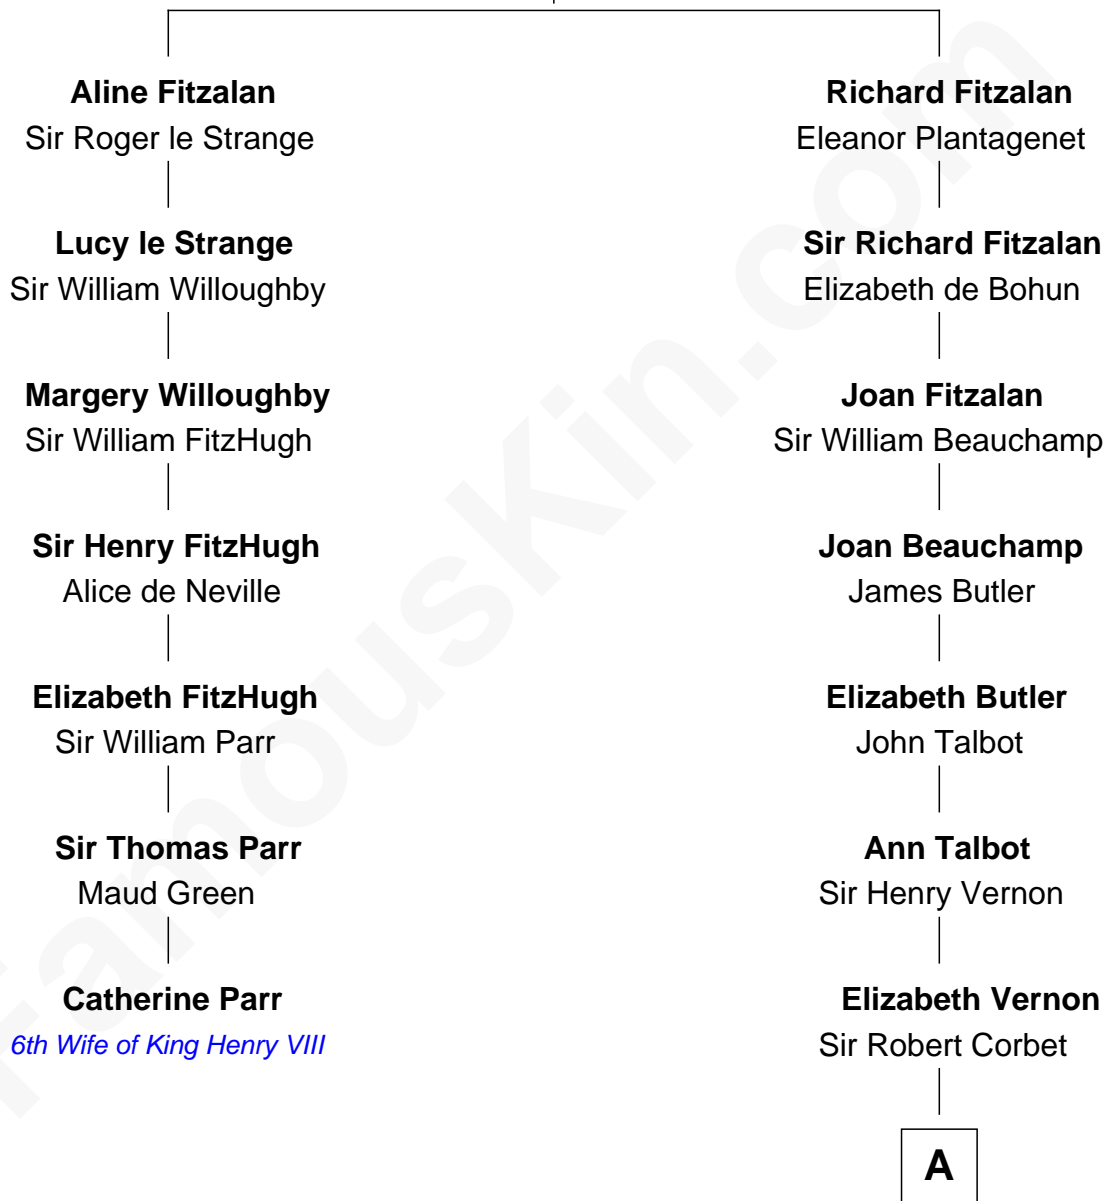

FamousKin.com Relationship Chart of

Catherine Parr

6th Wife of King Henry VIII

6th cousin 12 times removed of

Olivia De Havilland

Movie Actress

Edmund Fitzalan

Alice de Warenne

A

Sir Roger Corbet

Anne Windsor

Margaret Corbet

Sir Francis Palmes

Sir Francis Palmes

Mary Hadnall

Mary Palmes