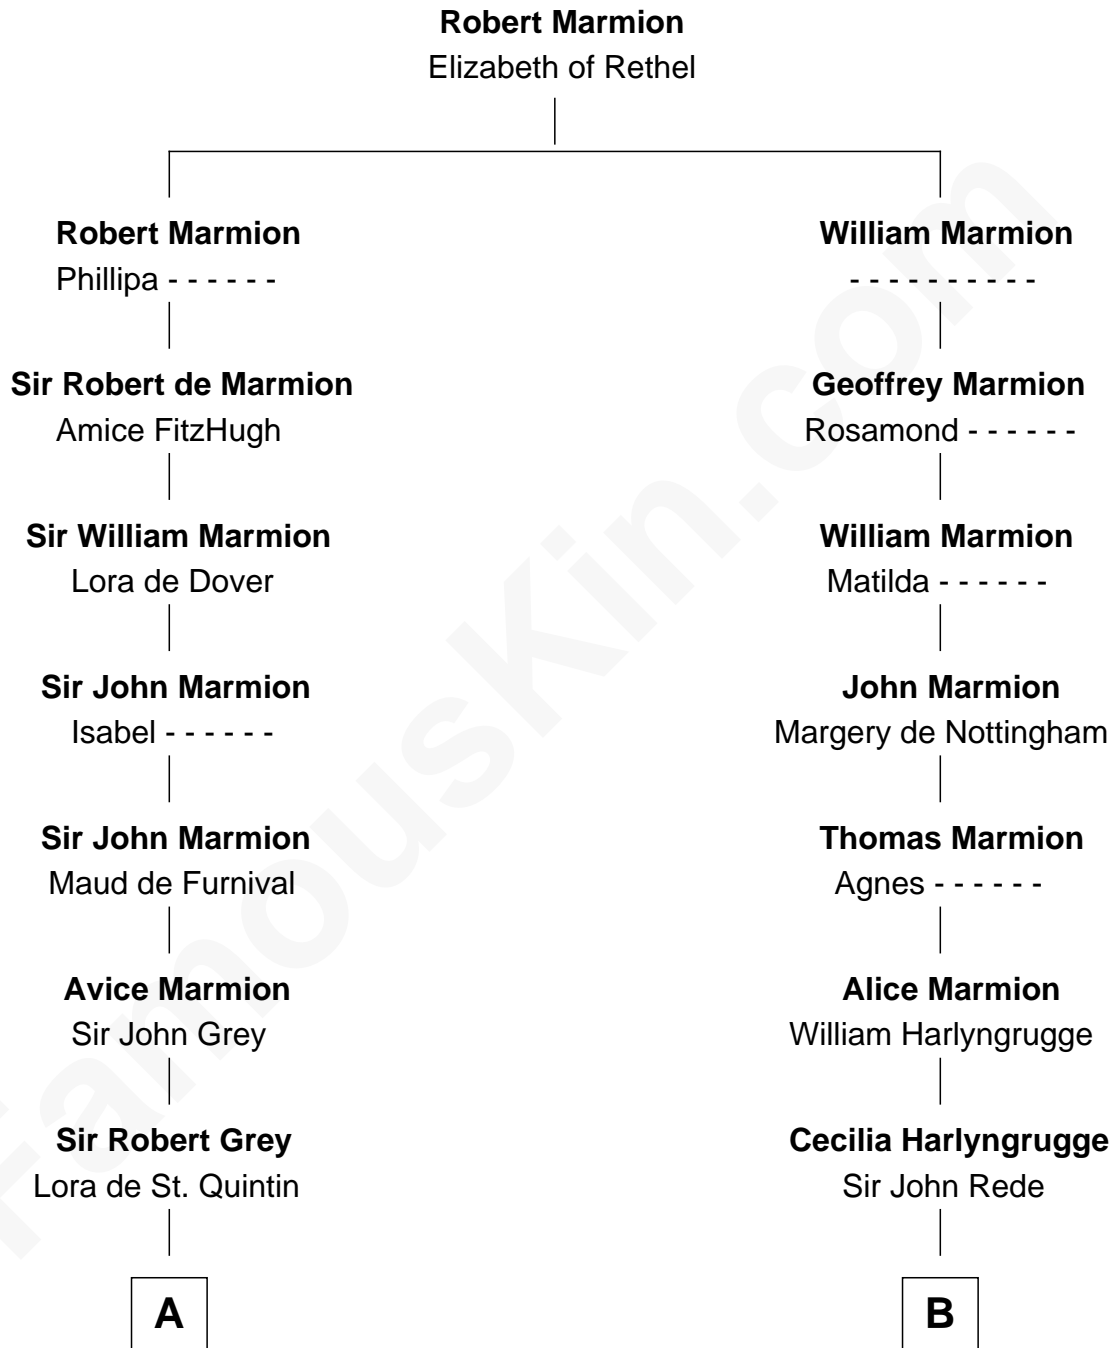

FamousKin.com Relationship Chart of

Catherine Parr

6th Wife of King Henry VIII

12th cousin 9 times removed of

Olivia De Havilland

Movie Actress

C

Richard Molesworth

Catherine Cobb

John Molesworth

Louise Tomkyns

Margaret Letitia Molesworth

Charles Richard De Havilland

Walter Augustus De Havilland

Lillian Augusta Ruse

Olivia De Havilland