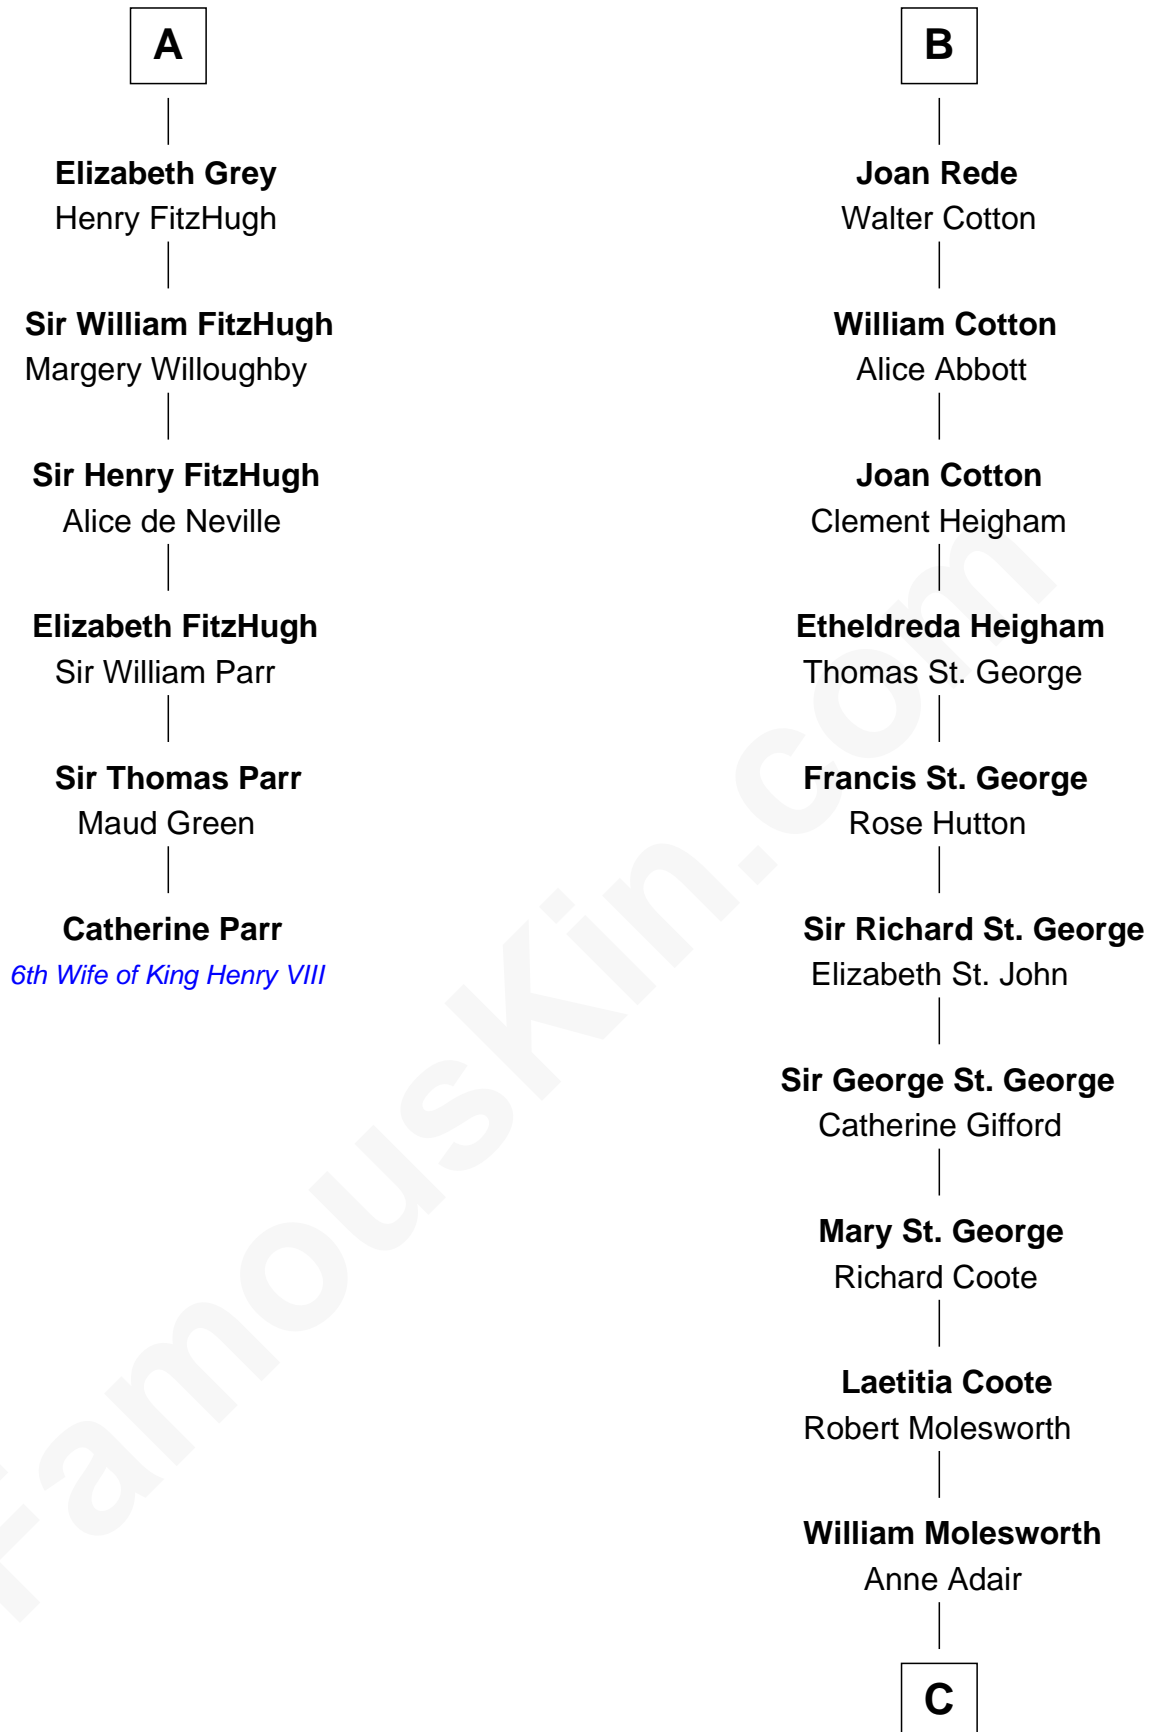

FamousKin.com Relationship Chart of

Catherine Parr

6th Wife of King Henry VIII

12th cousin 9 times removed of

Olivia De Havilland

Movie Actress

C

Richard Molesworth

Catherine Cobb

John Molesworth

Louise Tomkyns

Margaret Letitia Molesworth

Charles Richard De Havilland

Walter Augustus De Havilland

Lillian Augusta Ruse

Olivia De Havilland