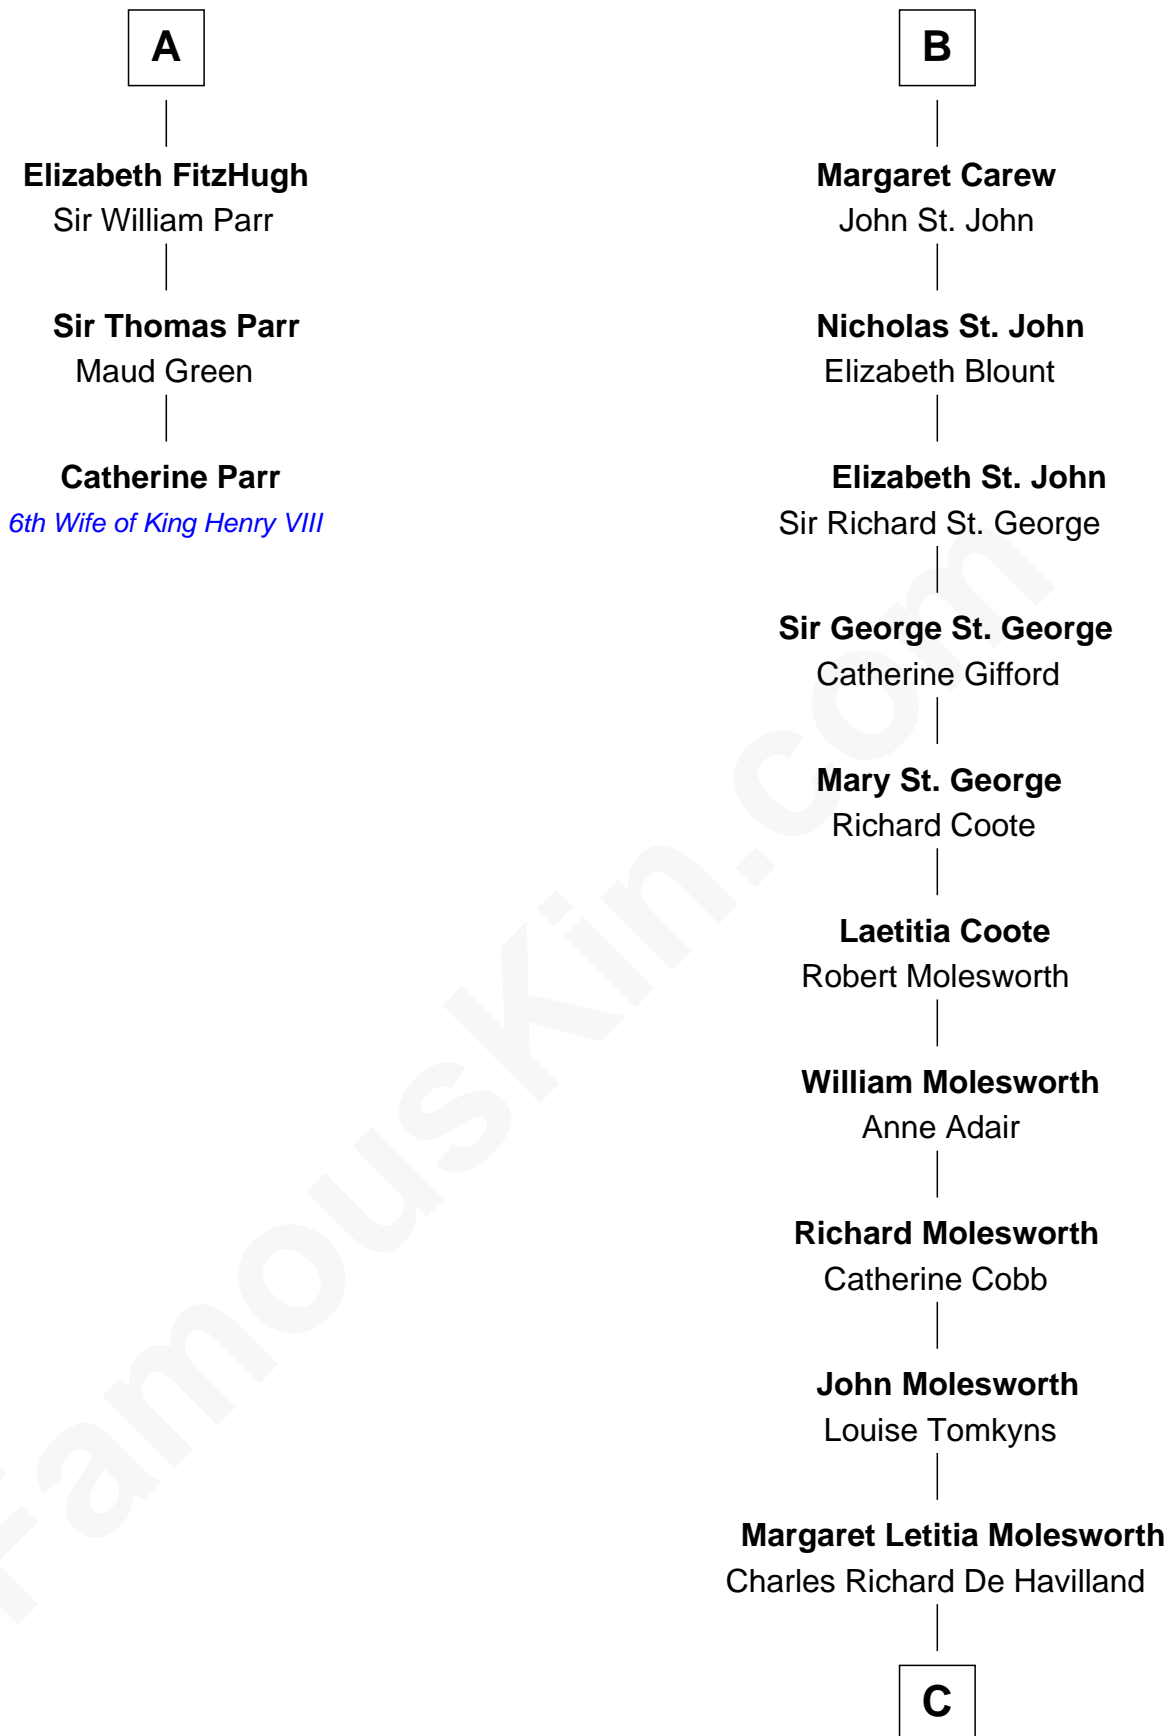

FamousKin.com Relationship Chart of

Catherine Parr

6th Wife of King Henry VIII

9th cousin 9 times removed of

Joan Fontaine

Movie Actress

John IV le Strange

Joan de Somery

C

Walter Augustus De Havilland

Lillian Augusta Ruse

Joan Fontaine

Movie Actress

FamousKin.com