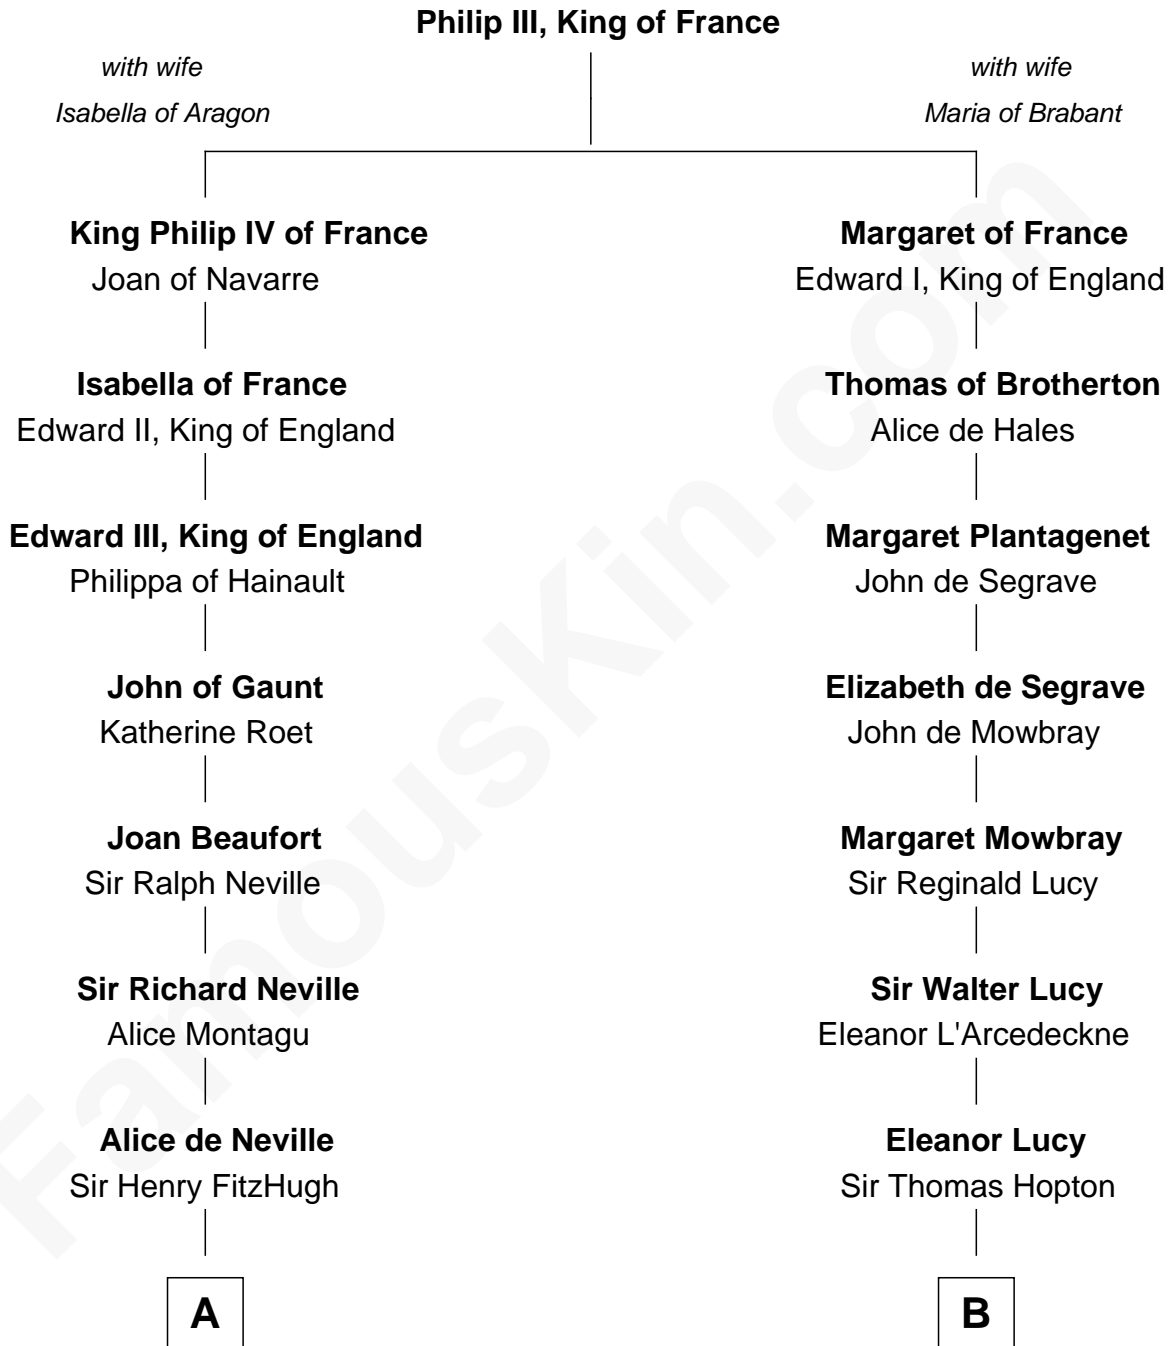

FamousKin.com Relationship Chart of

Catherine Parr

6th Wife of King Henry VIII

9th cousin 12 times removed of

Joan Fontaine

Movie Actress

C

Richard Molesworth

Catherine Cobb

John Molesworth

Louise Tomkyns

Margaret Letitia Molesworth

Charles Richard De Havilland

Walter Augustus De Havilland

Lillian Augusta Ruse

Joan Fontaine