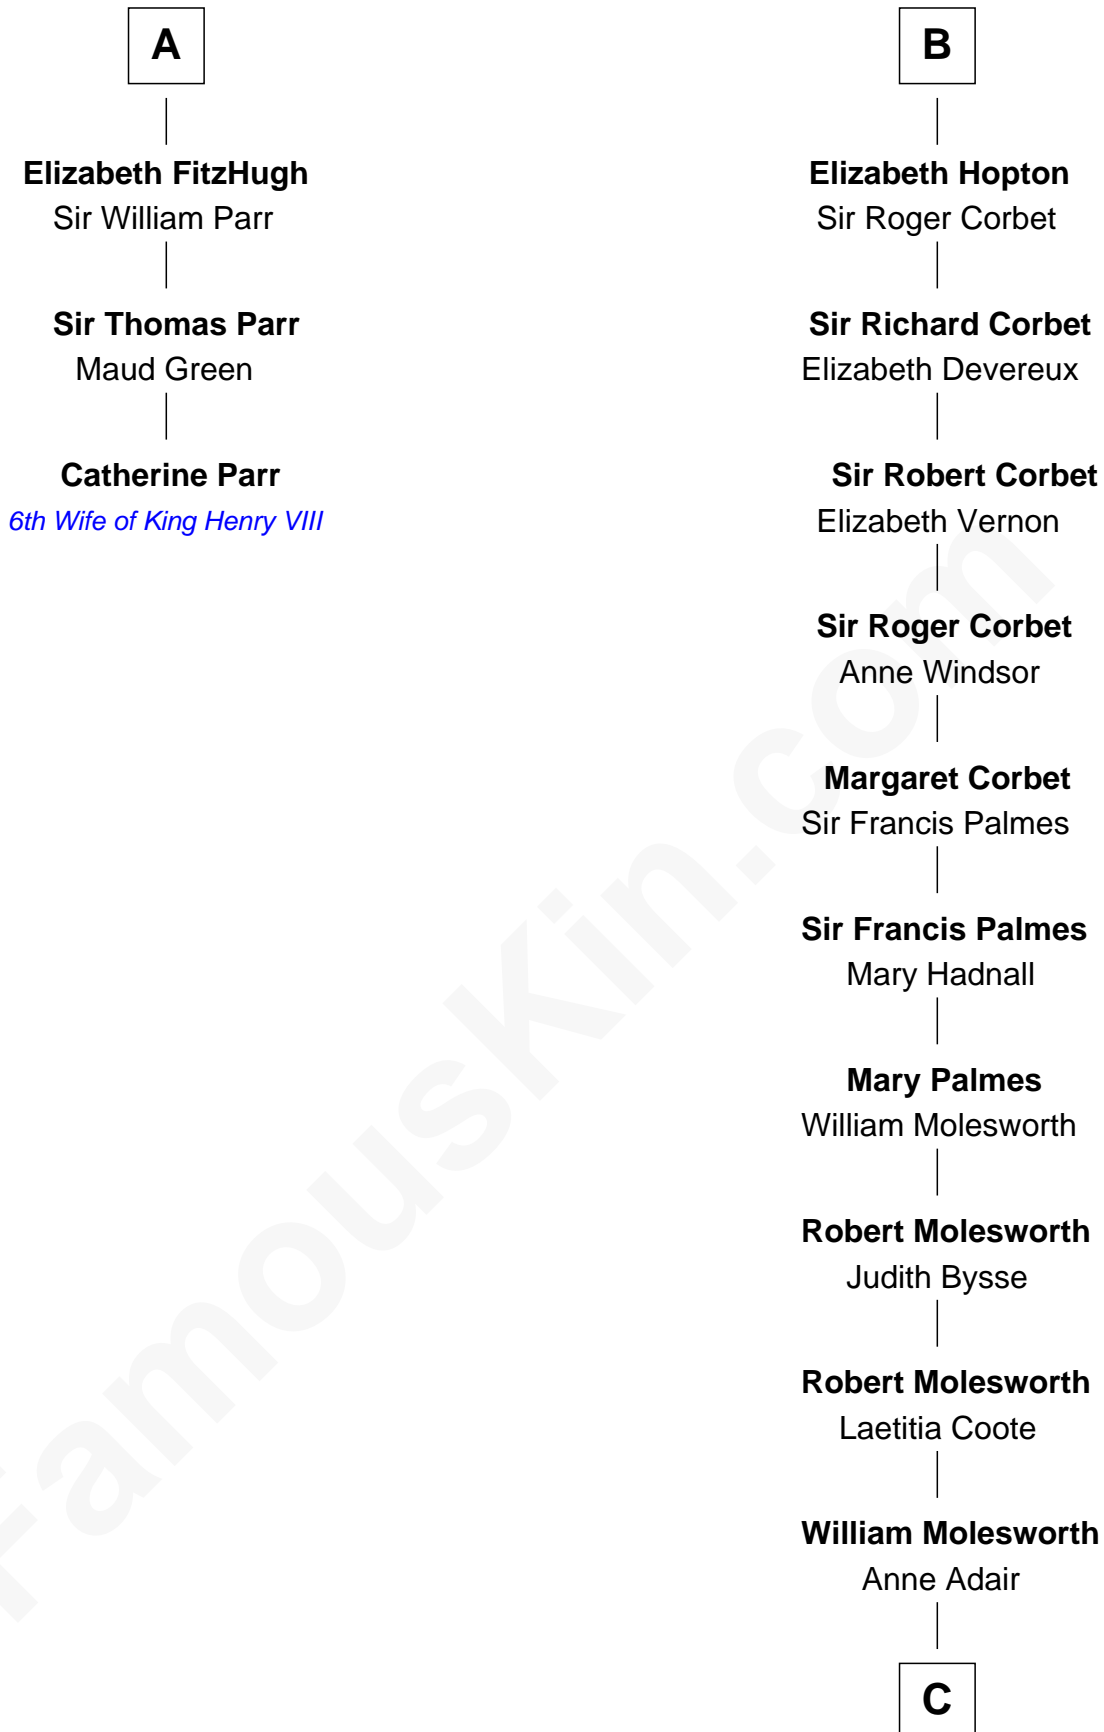

FamousKin.com Relationship Chart of

Catherine Parr

6th Wife of King Henry VIII

9th cousin 12 times removed of

Joan Fontaine

Movie Actress

C

Richard Molesworth

Catherine Cobb

John Molesworth

Louise Tomkyns

Margaret Letitia Molesworth

Charles Richard De Havilland

Walter Augustus De Havilland

Lillian Augusta Ruse

Joan Fontaine