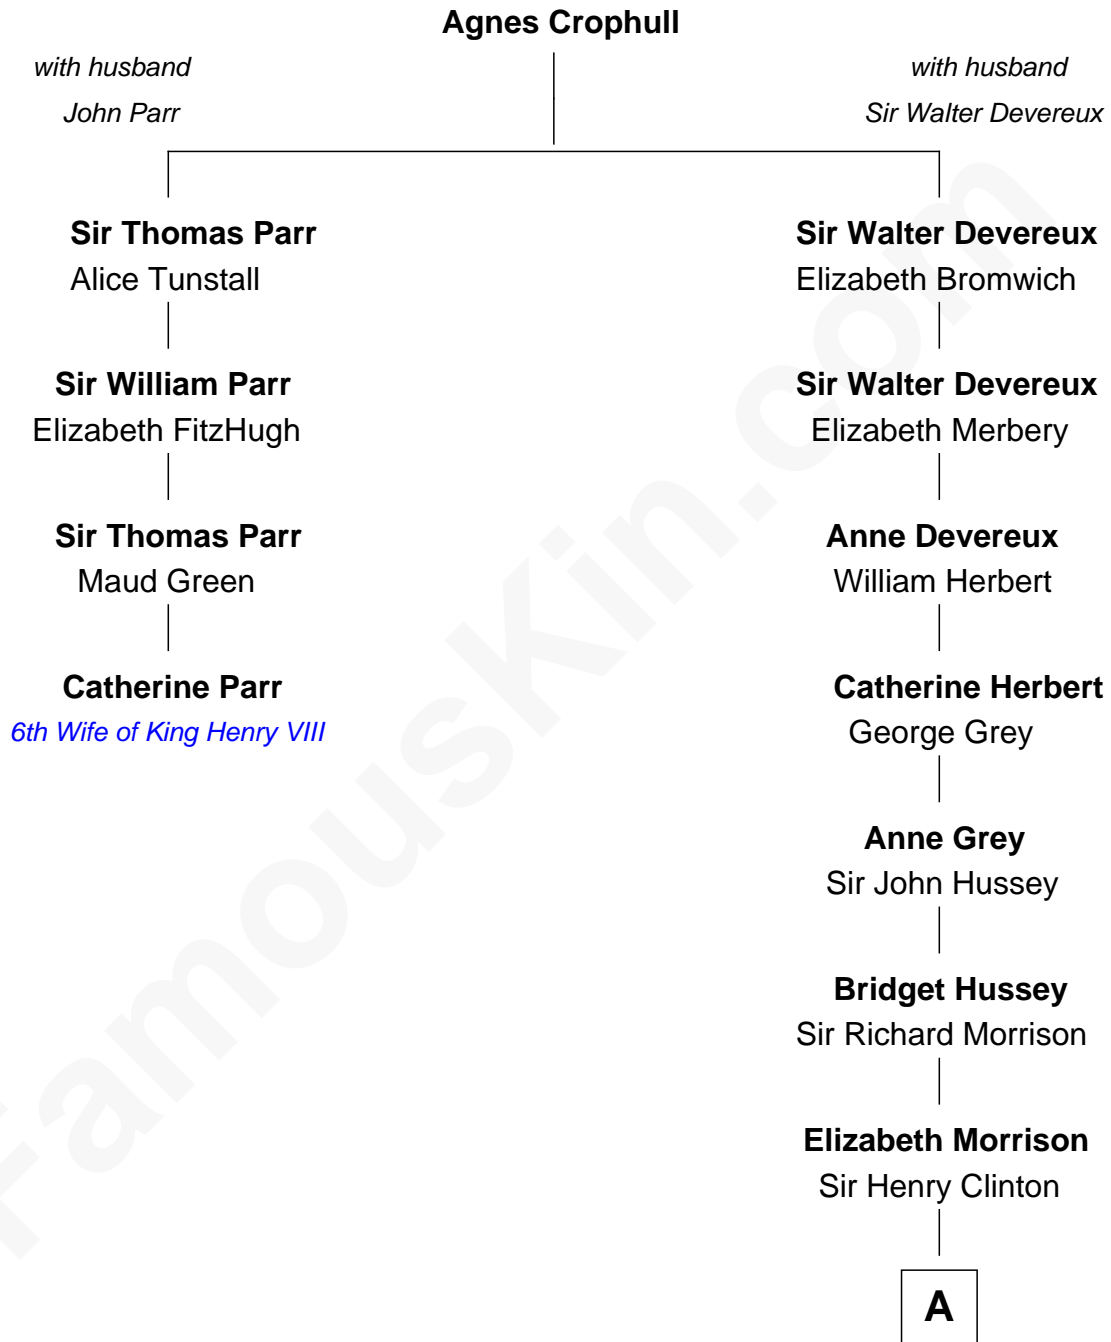

FamousKin.com Relationship Chart of

Catherine Parr

6th Wife of King Henry VIII

3rd cousin 9 times removed of

DeWitt Clinton

6th Governor of New York

A

—
Sir Henry Clinton alias Fynes

Elizabeth Hickman

—
William Clinton

Elizabeth Kennedy

—
James Clinton

Elizabeth Smith

—
Charles Clinton

Elizabeth Denniston

—
Gen. James Clinton

Mary DeWitt

—
DeWitt Clinton

6th Governor of New York