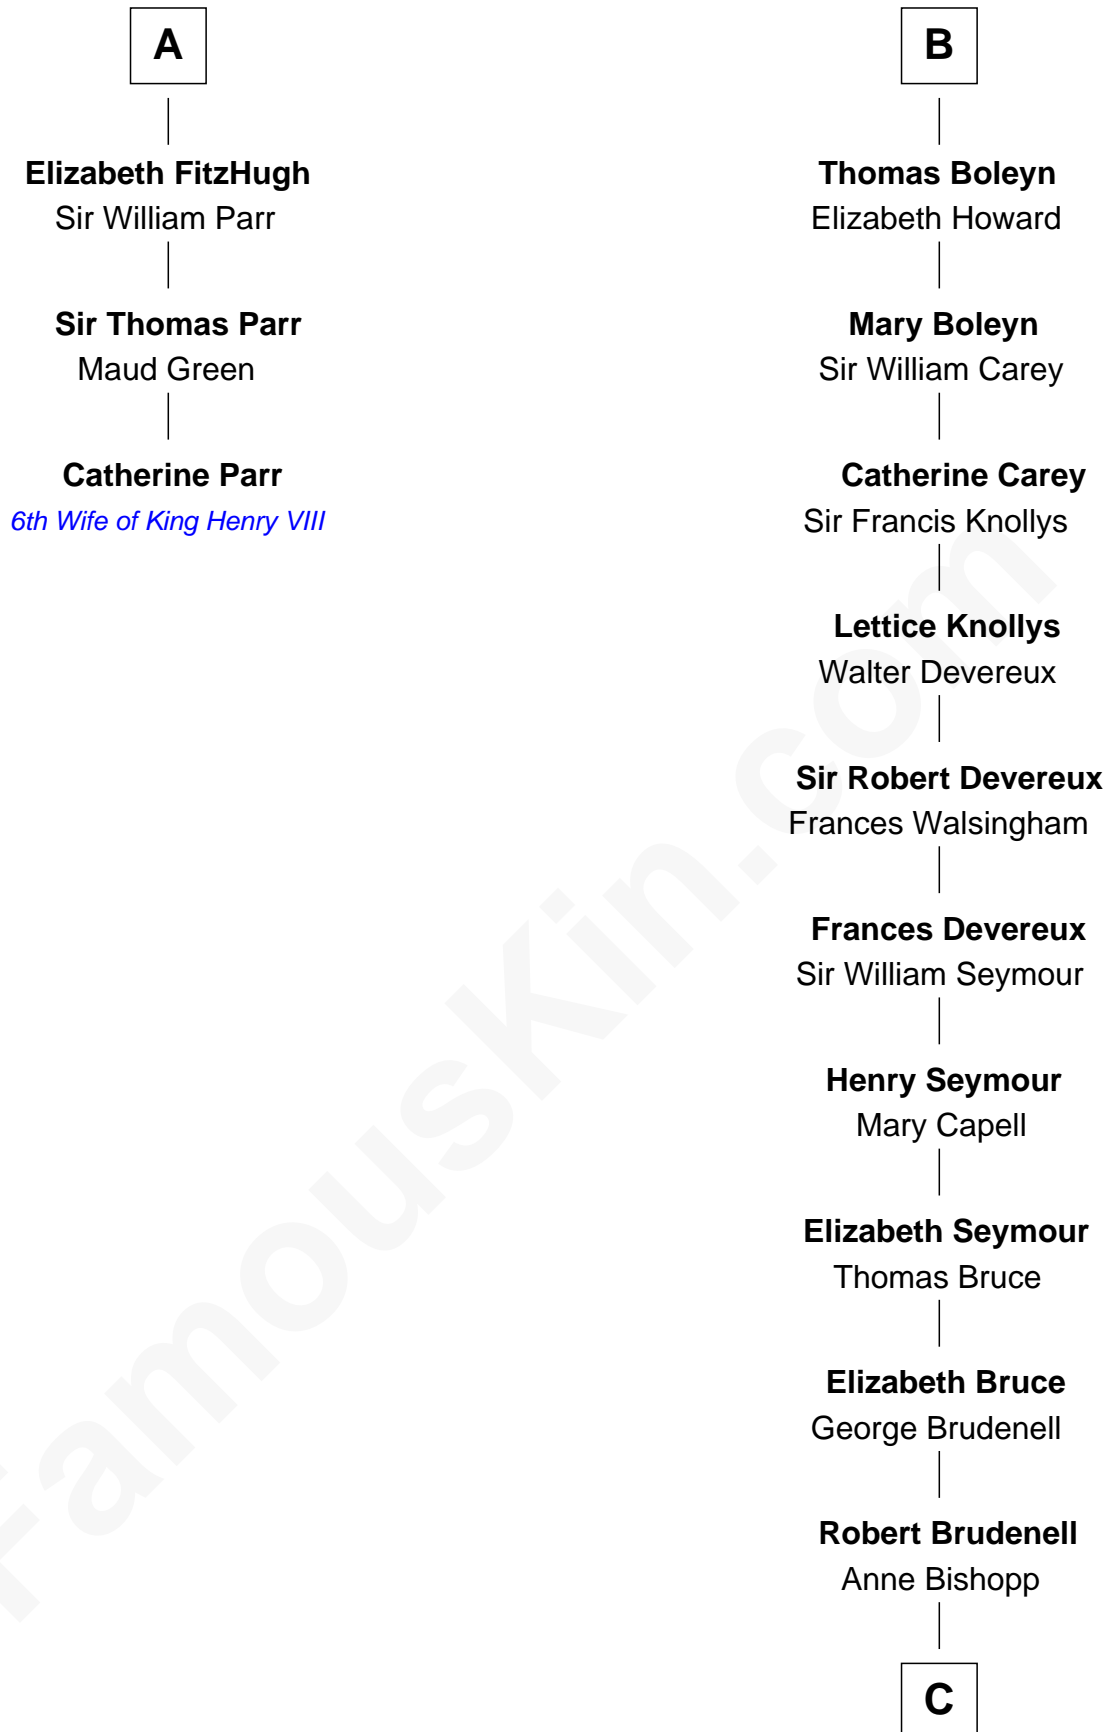

FamousKin.com Relationship Chart of

Catherine Parr

6th Wife of King Henry VIII

9th cousin 9 times removed of

Lt. Gen. James Brudenell

Leader of the "Charge of the Light Brigade"

C

Robert Brudenell

Penelope Anne Cooke

Lt. Gen. James Brudenell

Charge of the Light Brigade Leader

FamousKin.com