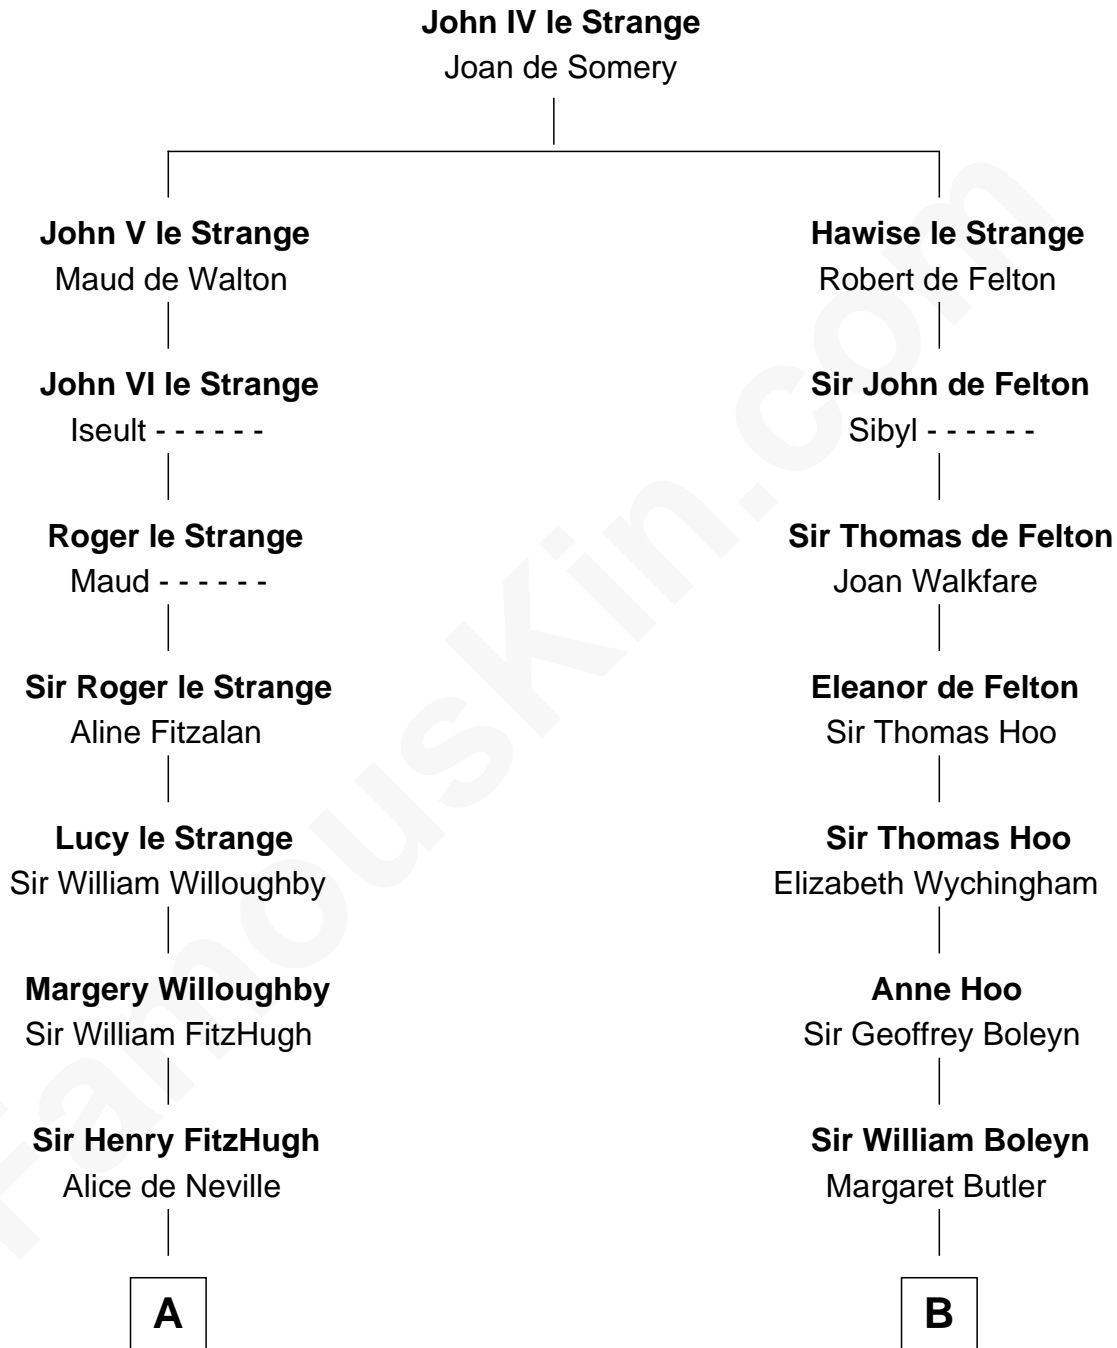

FamousKin.com Relationship Chart of

Catherine Parr

6th Wife of King Henry VIII

9th cousin 9 times removed of

Lt. Gen. James Brudenell

Leader of the "Charge of the Light Brigade"

C

Robert Brudenell

Penelope Anne Cooke

Lt. Gen. James Brudenell

Charge of the Light Brigade Leader

FamousKin.com