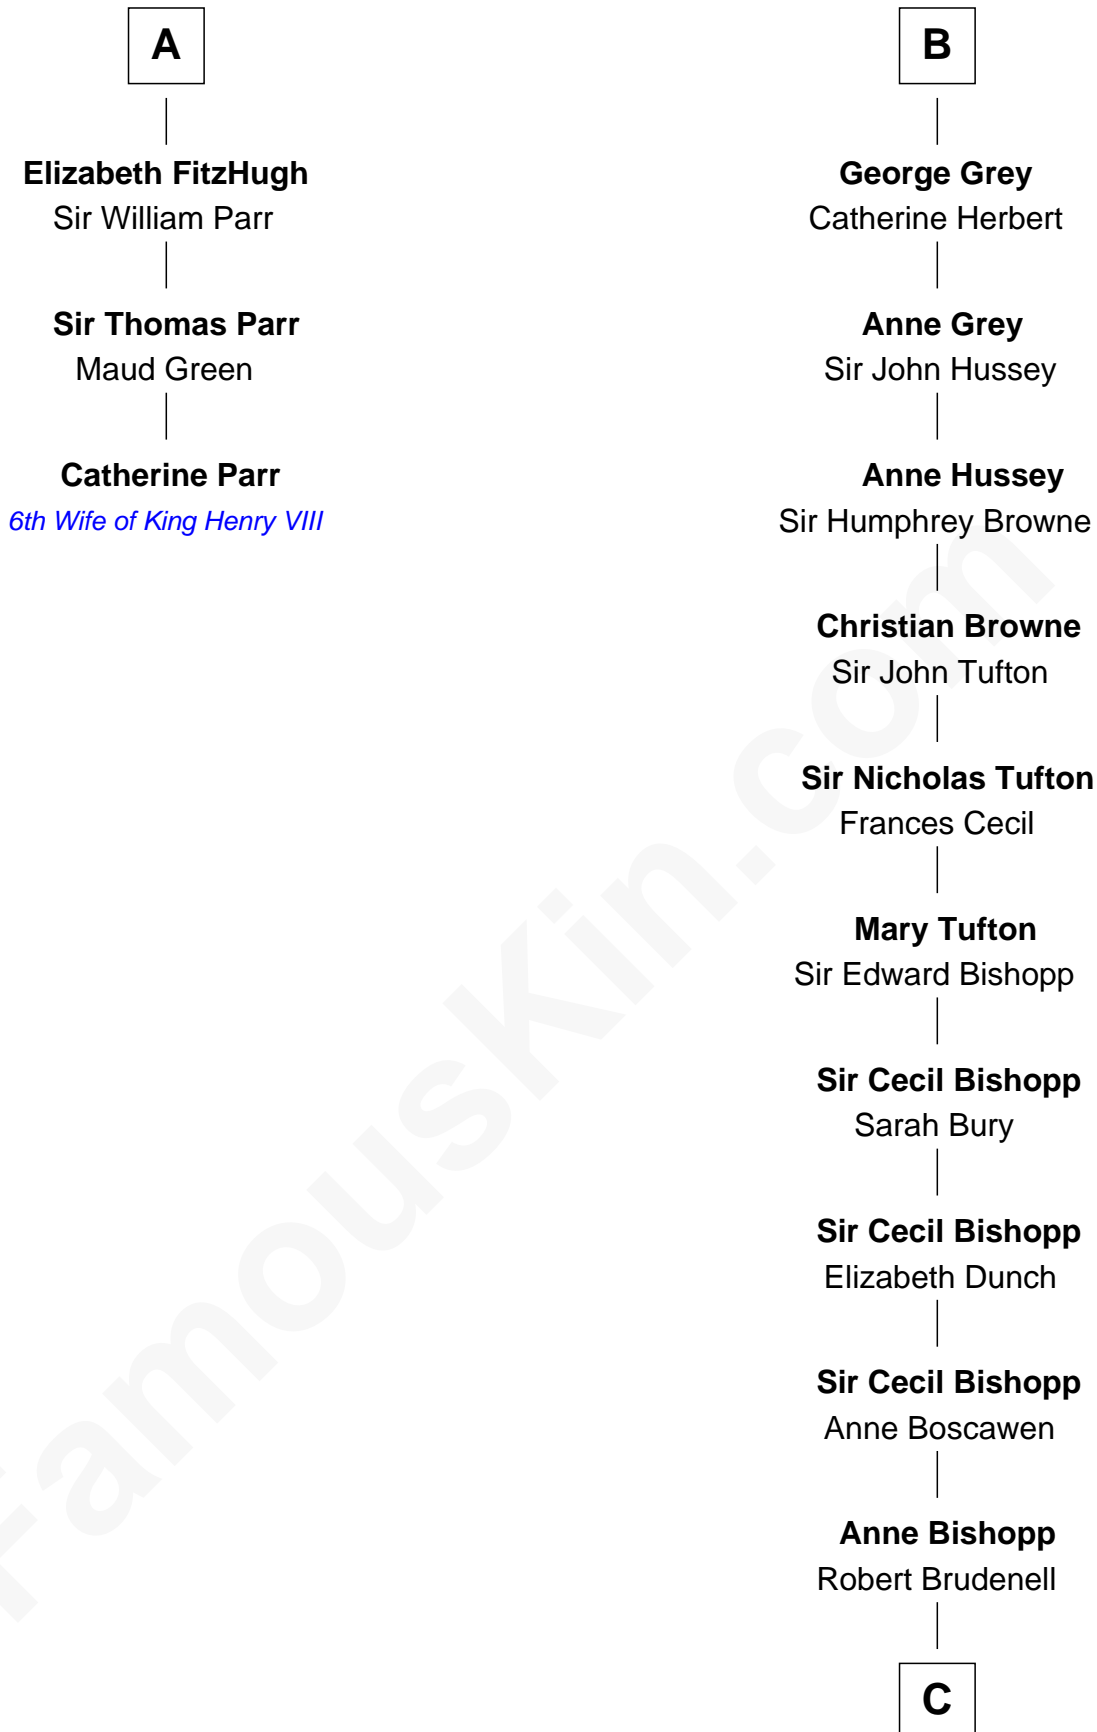

FamousKin.com Relationship Chart of

Catherine Parr

6th Wife of King Henry VIII

9th cousin 9 times removed of

Lt. Gen. James Brudenell

Leader of the "Charge of the Light Brigade"

C

Robert Brudenell
Penelope Anne Cooke

Lt. Gen. James Brudenell
Charge of the Light Brigade Leader

FamousKin.com