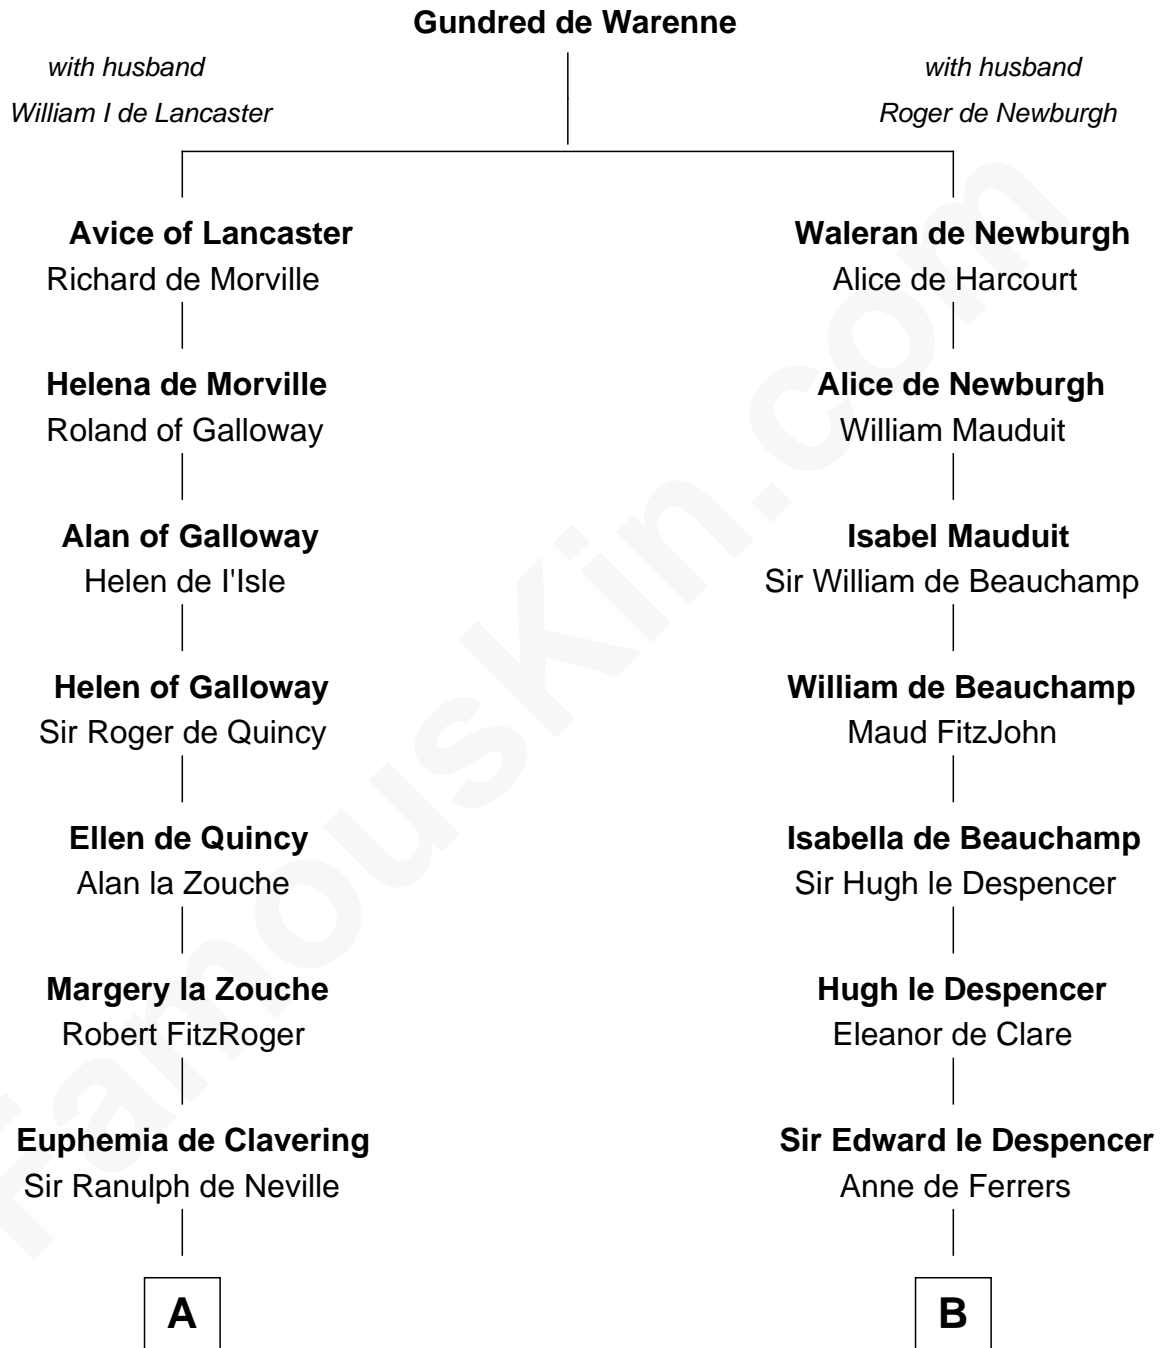

FamousKin.com Relationship Chart of

Catherine Parr

6th Wife of King Henry VIII

14th cousin 4 times removed of

Jonathan Swift

Author of Gulliver's Travels

C

Jonathan Swift

Abigail Erick

Jonathan Swift

Author of Gulliver's Travels

FamousKin.com