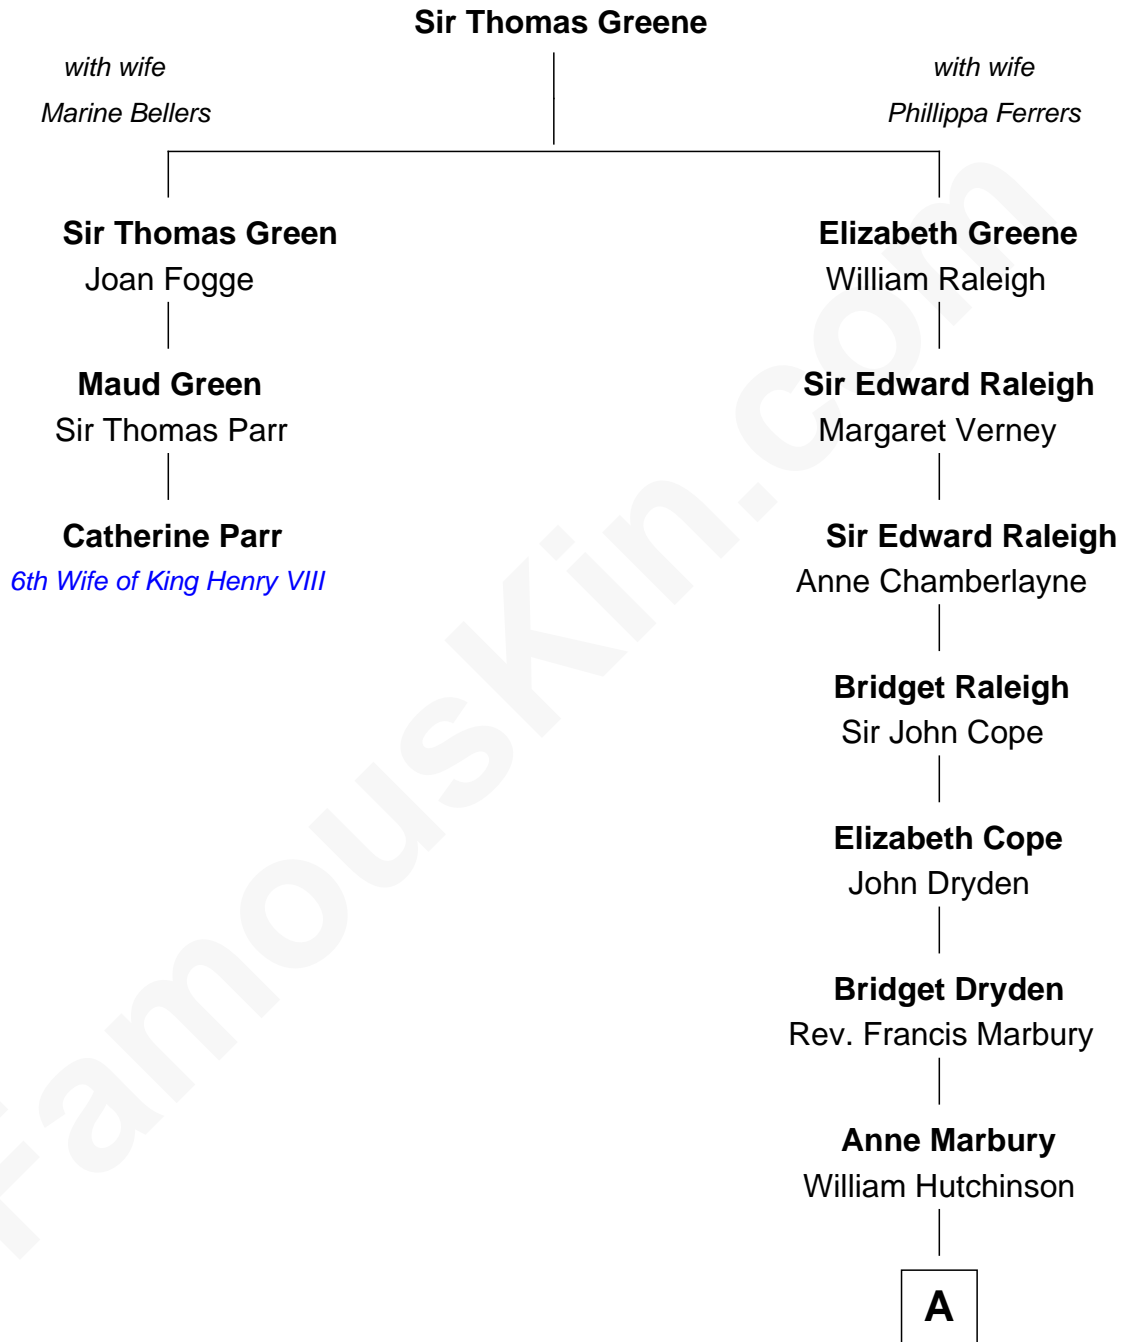

FamousKin.com Relationship Chart of

Catherine Parr

6th Wife of King Henry VIII

2nd cousin 15 times removed of

Erskine Childers

4th President of Ireland

A

Faith Hutchinson

Thomas Savage

Hannah Savage

Benjamin Gillam

Hannah Gillam

Samuel Phillips

Mary Phillips

Peter Butler

Hannah Butler