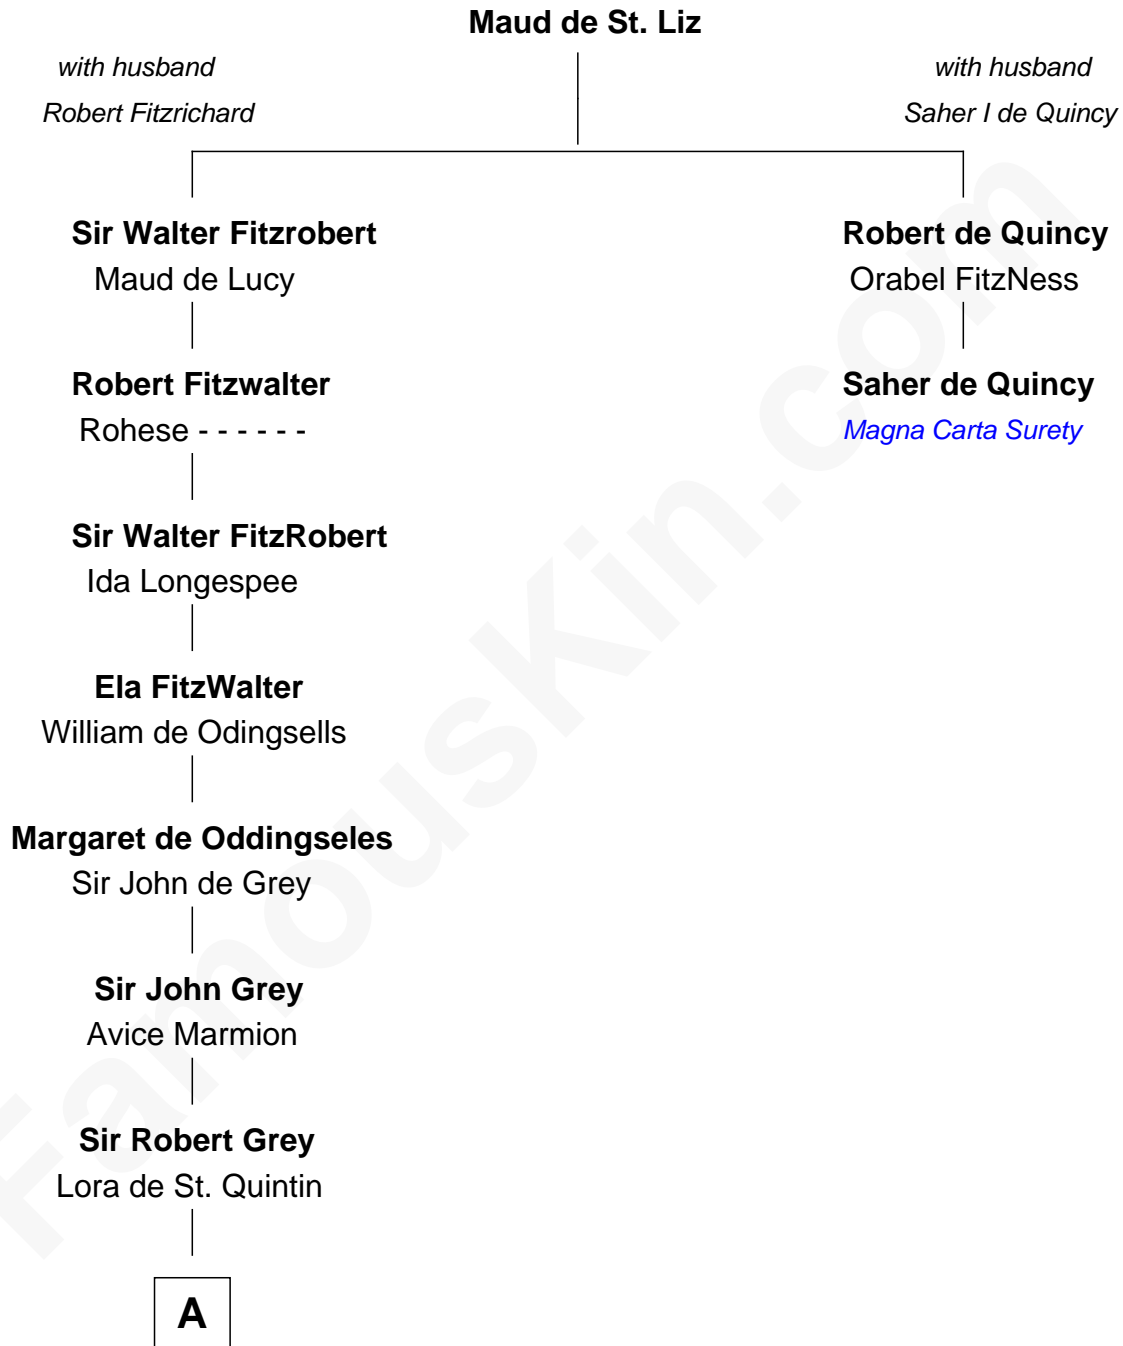

FamousKin.com Relationship Chart of

Catherine Parr

6th Wife of King Henry VIII

1st cousin 11 times removed of

Saher de Quincy

Magna Carta Surety

A

—
Elizabeth Grey

Henry FitzHugh

—
Sir William FitzHugh

Margery Willoughby

—
Sir Henry FitzHugh

Alice de Neville

—
Elizabeth FitzHugh

Sir William Parr

—
Sir Thomas Parr