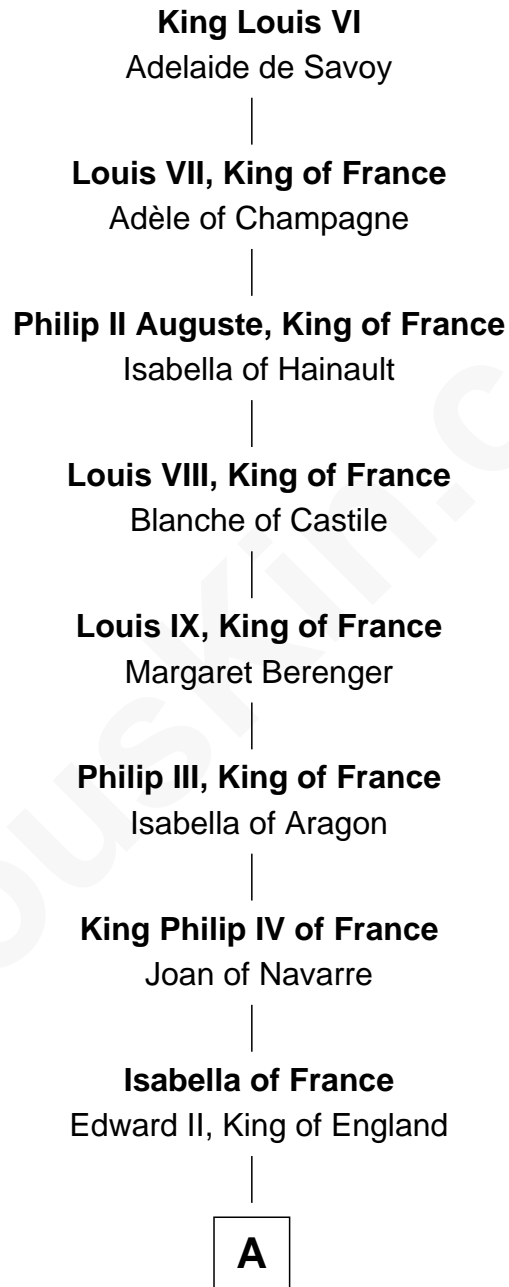

# FamousKin.com Relationship Chart of

**Catherine Parr**

*6th Wife of King Henry VIII*

13th Great-granddaughter of

**King Louis VI**

*King of France*

**A**

Edward III, King of England

Philippa of Hainault

John of Gaunt

Katherine Roet

Joan Beaufort

Sir Ralph Neville

Sir Richard Neville

Alice Montagu

Alice de Neville