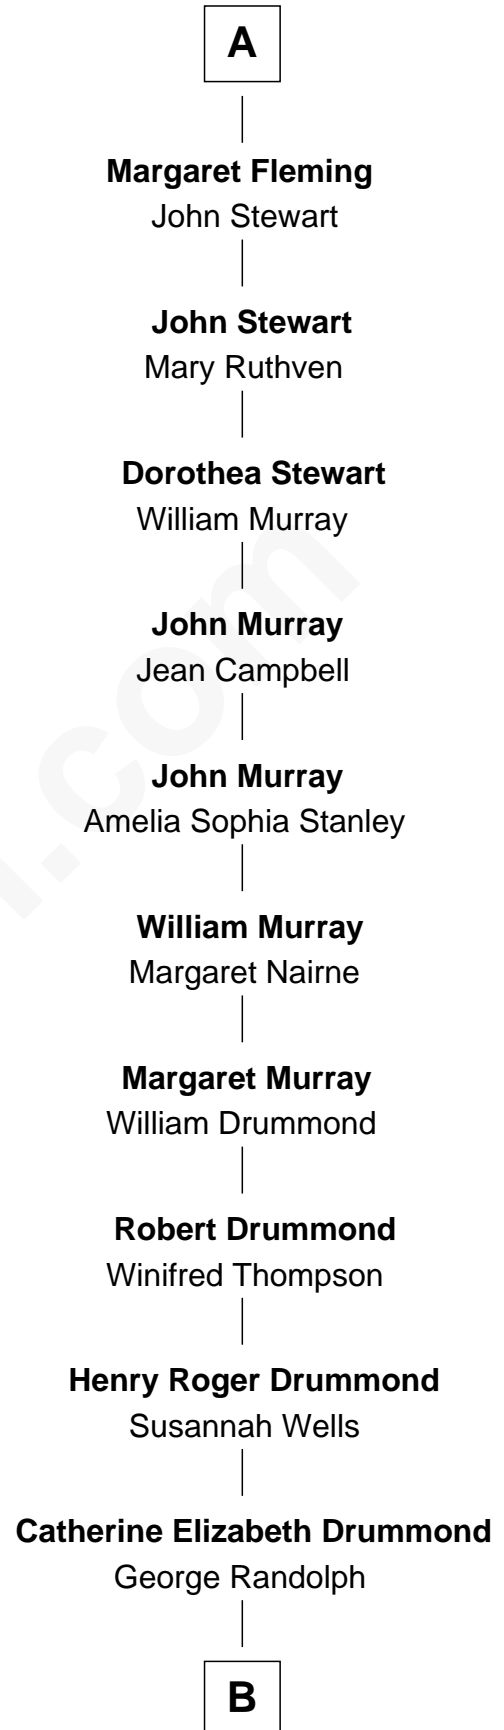

# FamousKin.com Relationship Chart of

**Catherine Parr**

*6th Wife of King Henry VIII*

6th cousin 15 times removed of

**Hugh Grant**

*Movie Actor*

**Edmund Fitzalan**

Alice de Warenne

**B**

—  
**Cyril Randolph**

Frances Selina Hervey

—  
**Felton George Randolph**

Emily Margaret Nepean

—  
**Margaret Isobel Randolph**

John Cassilis MacLean

—  
**Fynvola Susan MacLean**