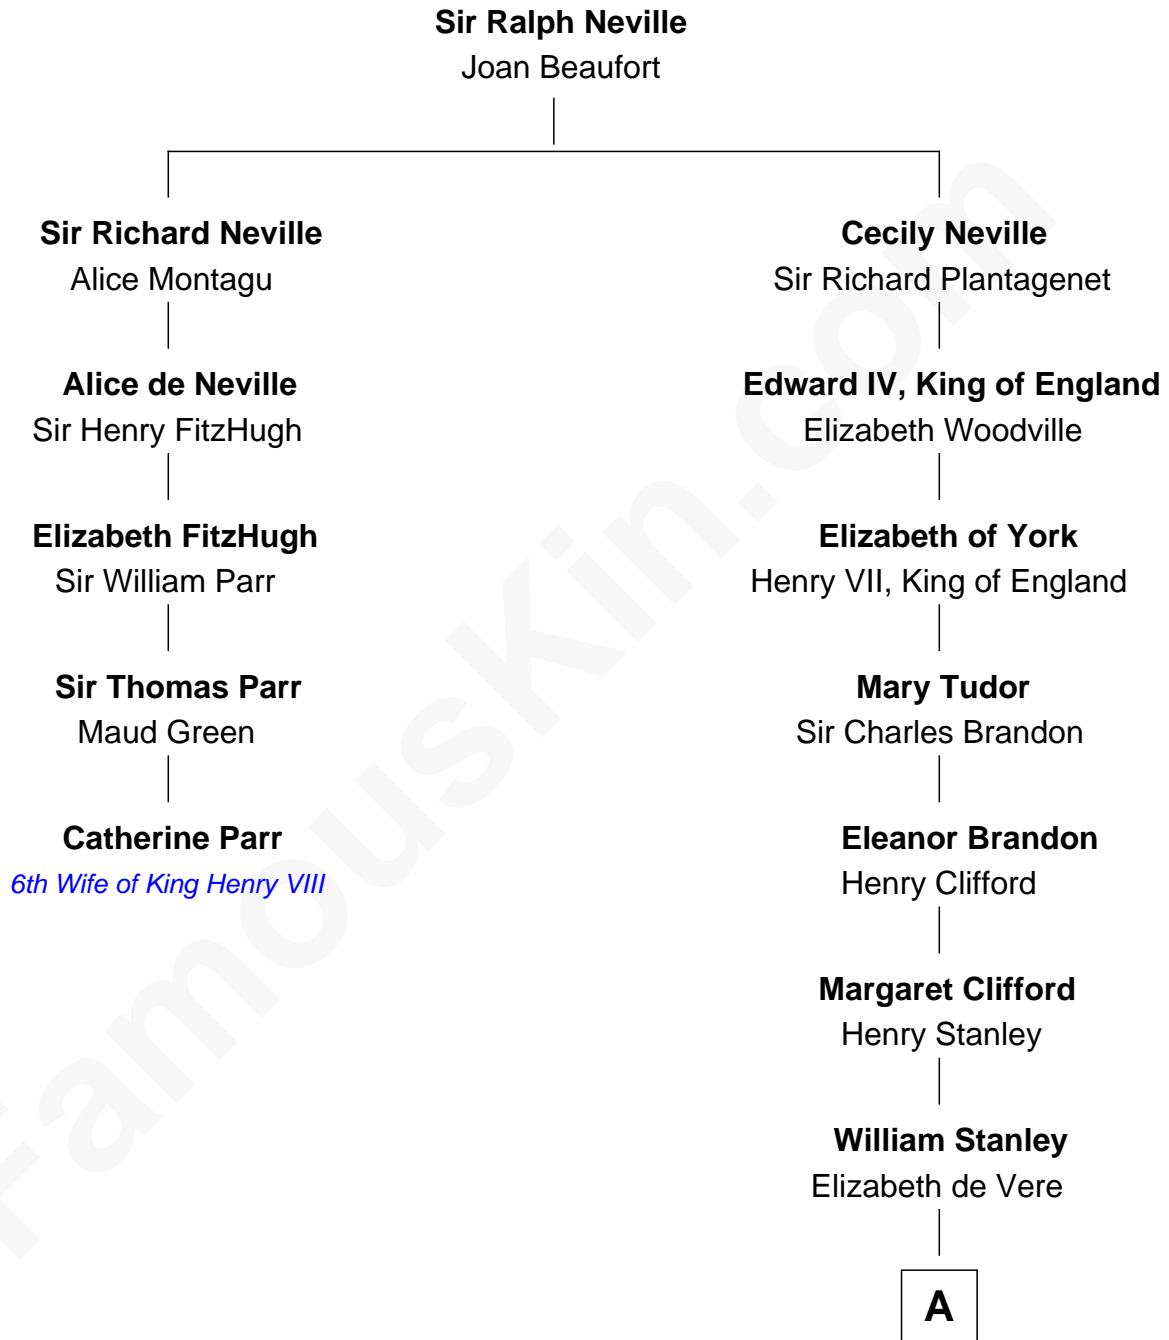

FamousKin.com Relationship Chart of

Catherine Parr

6th Wife of King Henry VIII

4th cousin 14 times removed of

Hugh Grant

Movie Actor

A

James Stanley
Charlotte de la Trémoille

Amelia Sophia Stanley
John Murray

William Murray
Margaret Nairne

Margaret Murray
William Drummond

Robert Drummond
Winifred Thompson

Henry Roger Drummond
Susannah Wells

Catherine Elizabeth Drummond
George Randolph