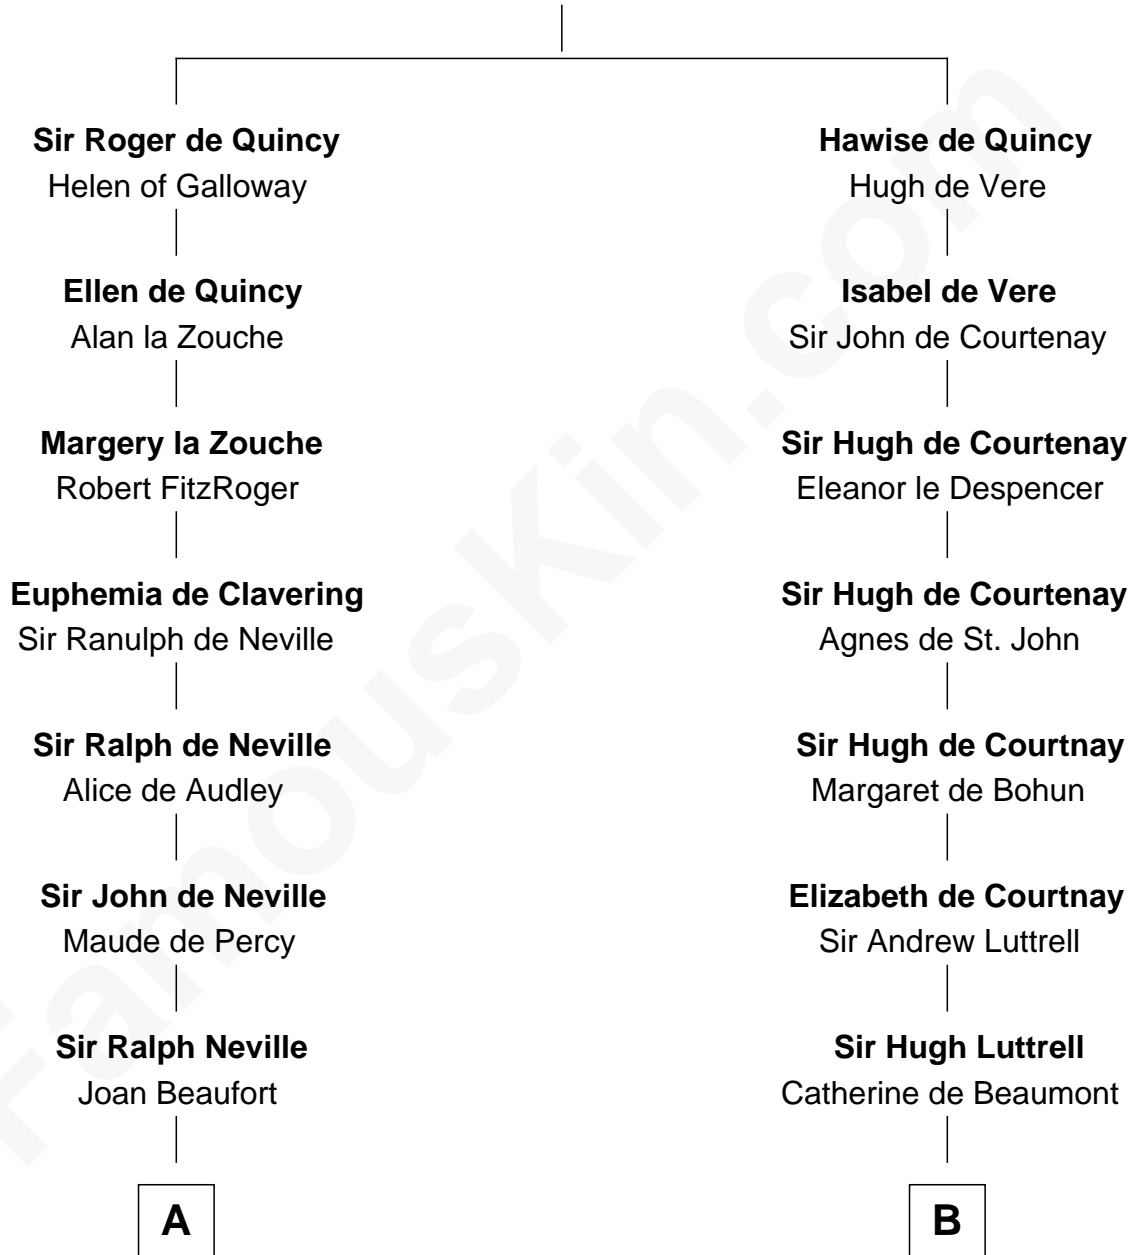

FamousKin.com Relationship Chart of

Catherine Parr

6th Wife of King Henry VIII

11th cousin 9 times removed of

Herman Melville

Author of Moby Dick

Saher de Quincy
Margaret de Beaumont

C

—
Mercy Greenleaf

John Scollay

—
Priscilla Scollay

Thomas Melville

—
Allan Melville

Maria Gansevoort

—
Herman Melville

Author of Moby Dick