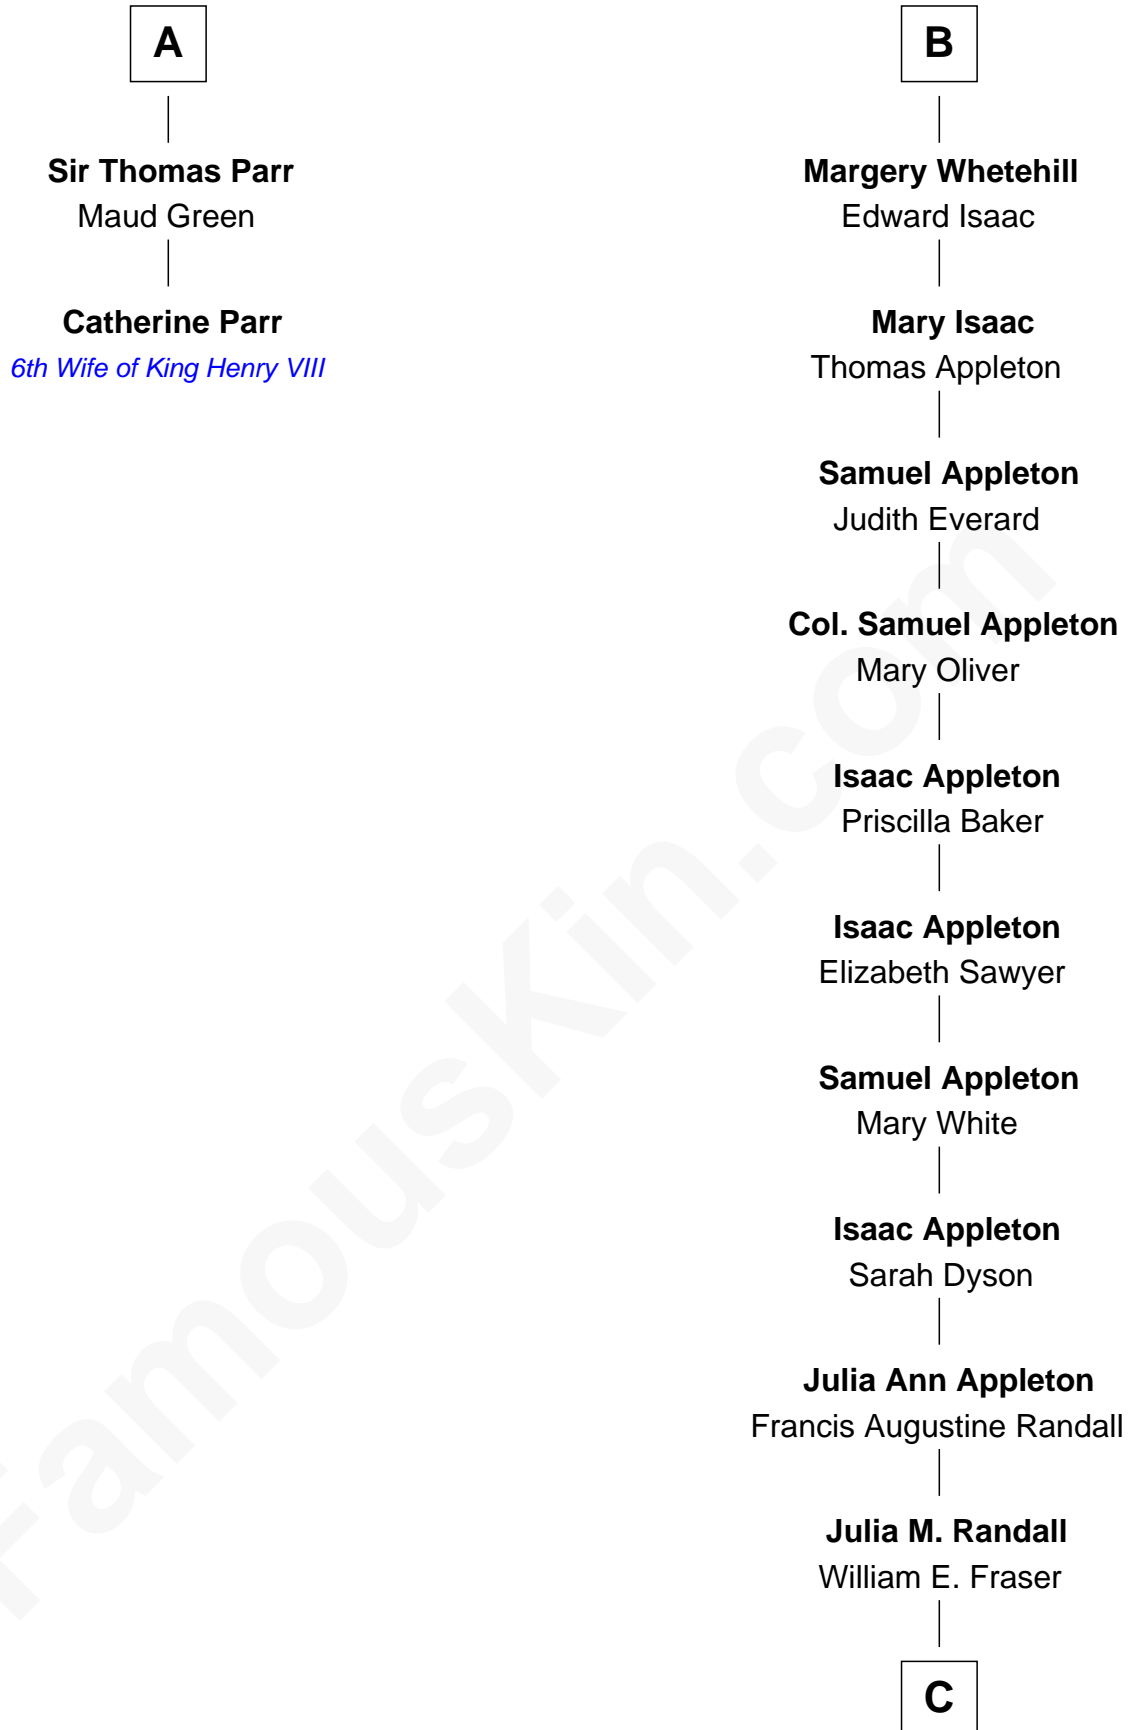

# FamousKin.com Relationship Chart of

**Catherine Parr**

*6th Wife of King Henry VIII*

8th cousin 12 times removed of

**James Spader**

*TV and Movie Actor*

**John V le Strange**

Maud de Walton

C

Edward Abbott Fraser

Myrtle H. Brown

James Randall Fraser

Elizabeth Higginson Bowditch

Jean Fraser

Stoddard Greenwood Spader

James Spader