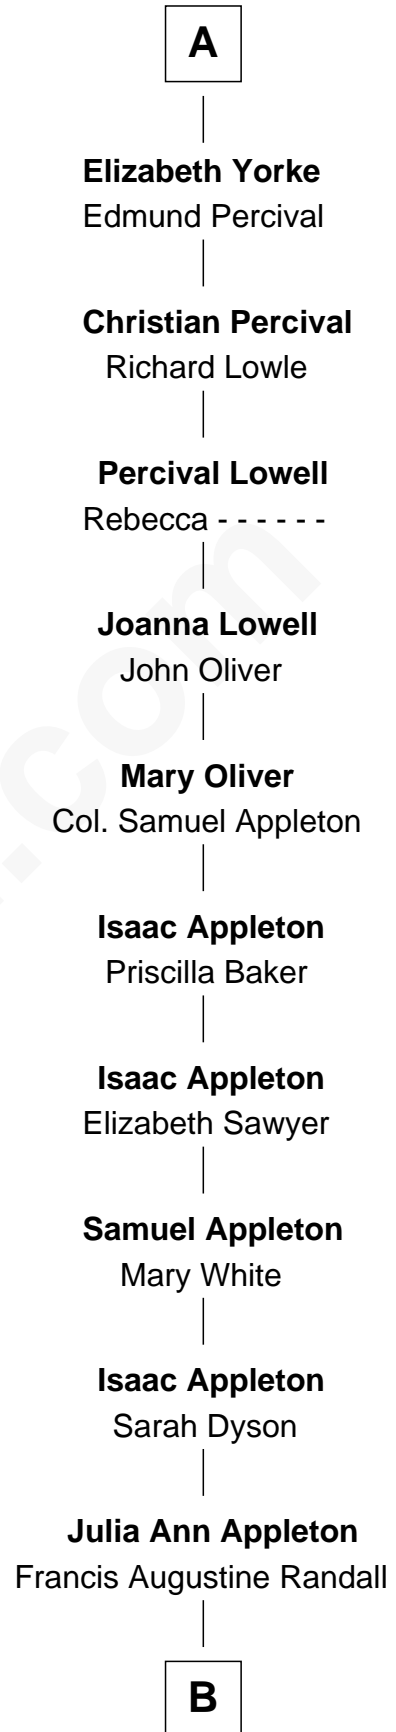

FamousKin.com Relationship Chart of

Catherine Parr

6th Wife of King Henry VIII

7th cousin 14 times removed of

James Spader

TV and Movie Actor

Humphrey de Bohun

Elizabeth Plantagenet

Eleanor de Bohun

Sir James le Boteler

Pernel le Boteler

Sir Gilbert Talbot

Sir Richard Talbot

Ankaret le Strange

Mary Talbot

Sir Thomas Greene

Sir James Luttrell

Elizabeth Courtnay

Sir Hugh Luttrell

Margaret Hill

Eleanor Luttrell

Roger Yorke

A

B

Julia M. Randall

William E. Fraser

Edward Abbott Fraser

Myrtle H. Brown

James Randall Fraser

Elizabeth Higginson Bowditch

Jean Fraser

Stoddard Greenwood Spader