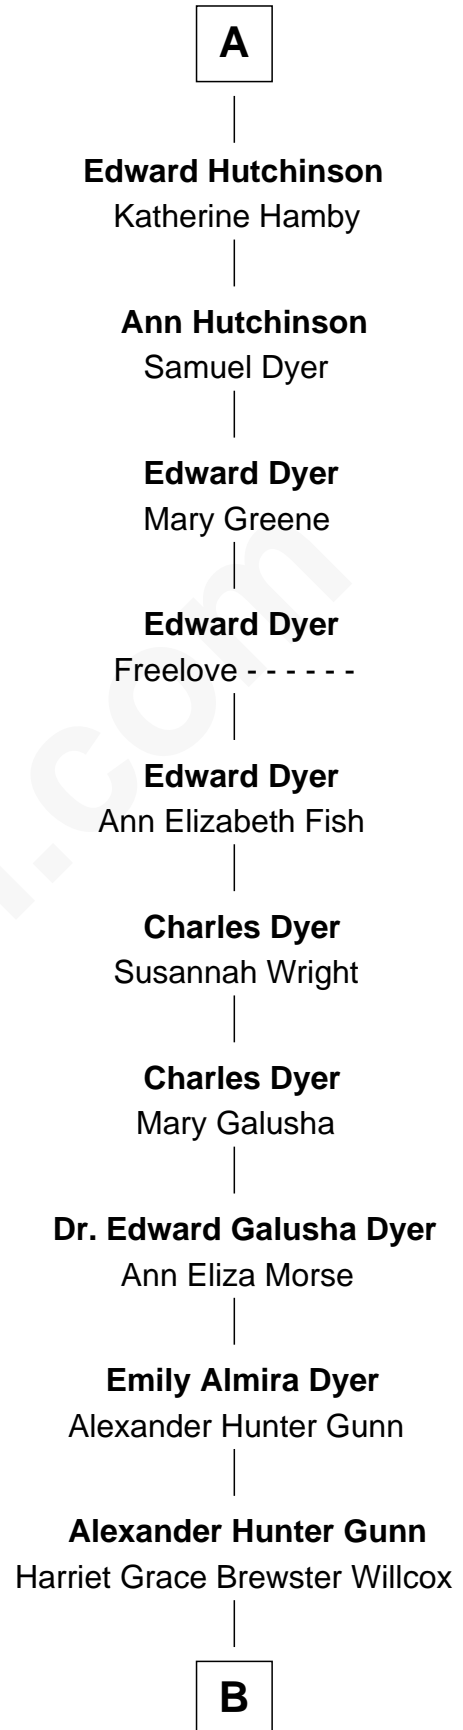

FamousKin.com Relationship Chart of

Catherine Parr

6th Wife of King Henry VIII

2nd cousin 17 times removed of

Andrew Shue

TV Actor

B

Mary Brewster Gunn
Adoniram Judson Wells

Anne Brewster Wells
James William Shue

Andrew Shue
TV Actor

FamousKin.com