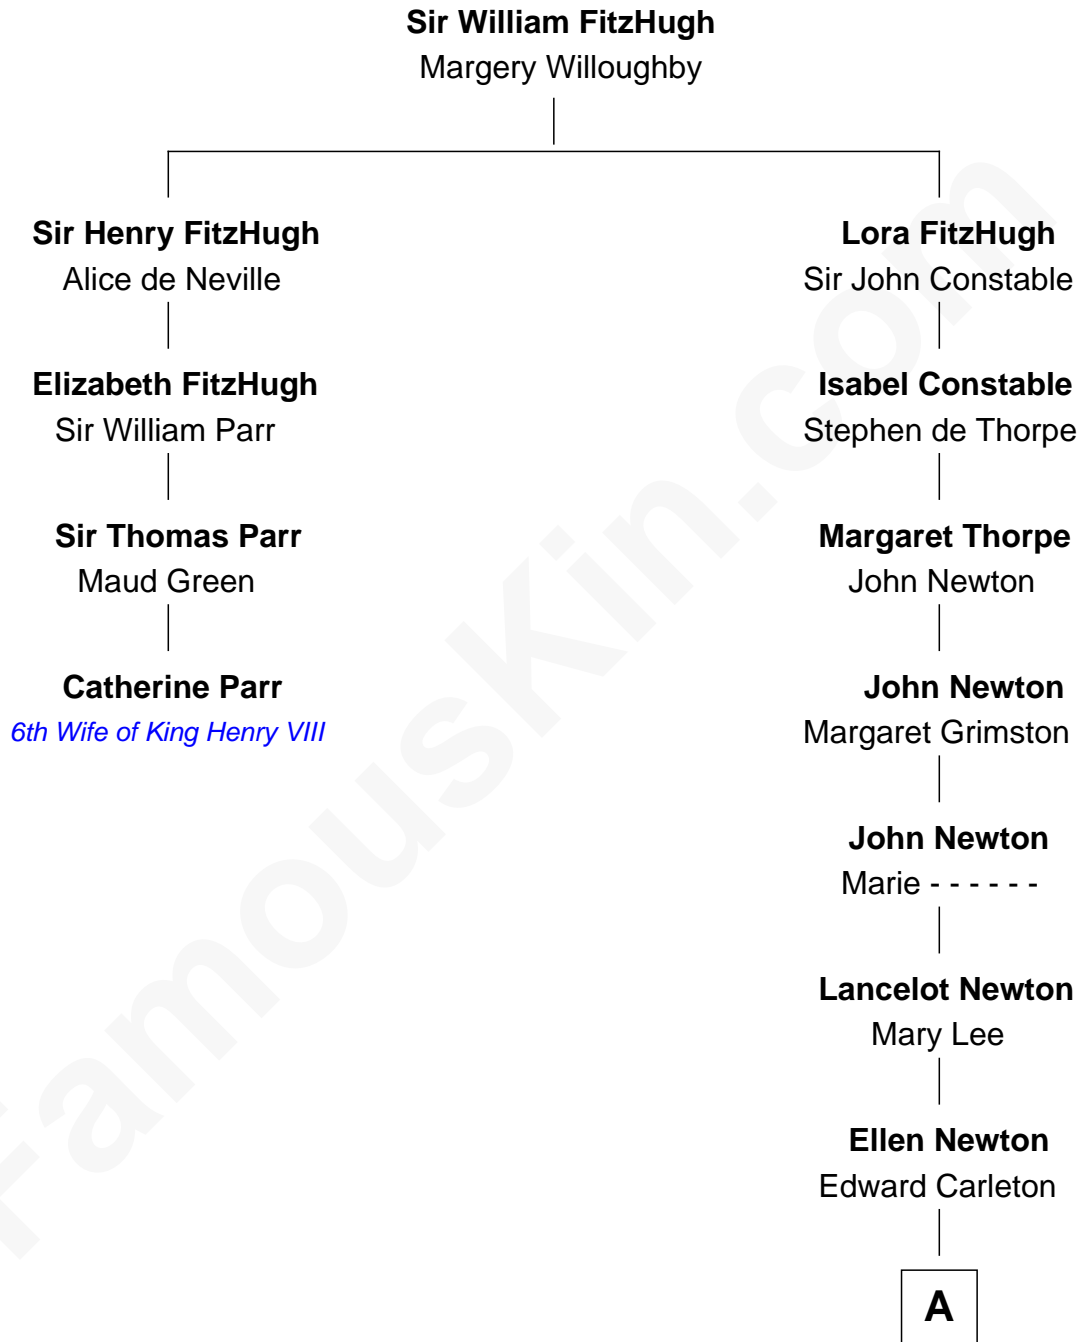

FamousKin.com Relationship Chart of

Catherine Parr

6th Wife of King Henry VIII

3rd cousin 10 times removed of

Charles A. Pillsbury

Co-Founder of C.A. Pillsbury Co.

A

John Carleton

Hannah Jewett

Thomas Carleton

Elizabeth Hazeltine

John Carleton

Hannah Platts

Moses Carleton

Margaret Sprake

Henry Carleton