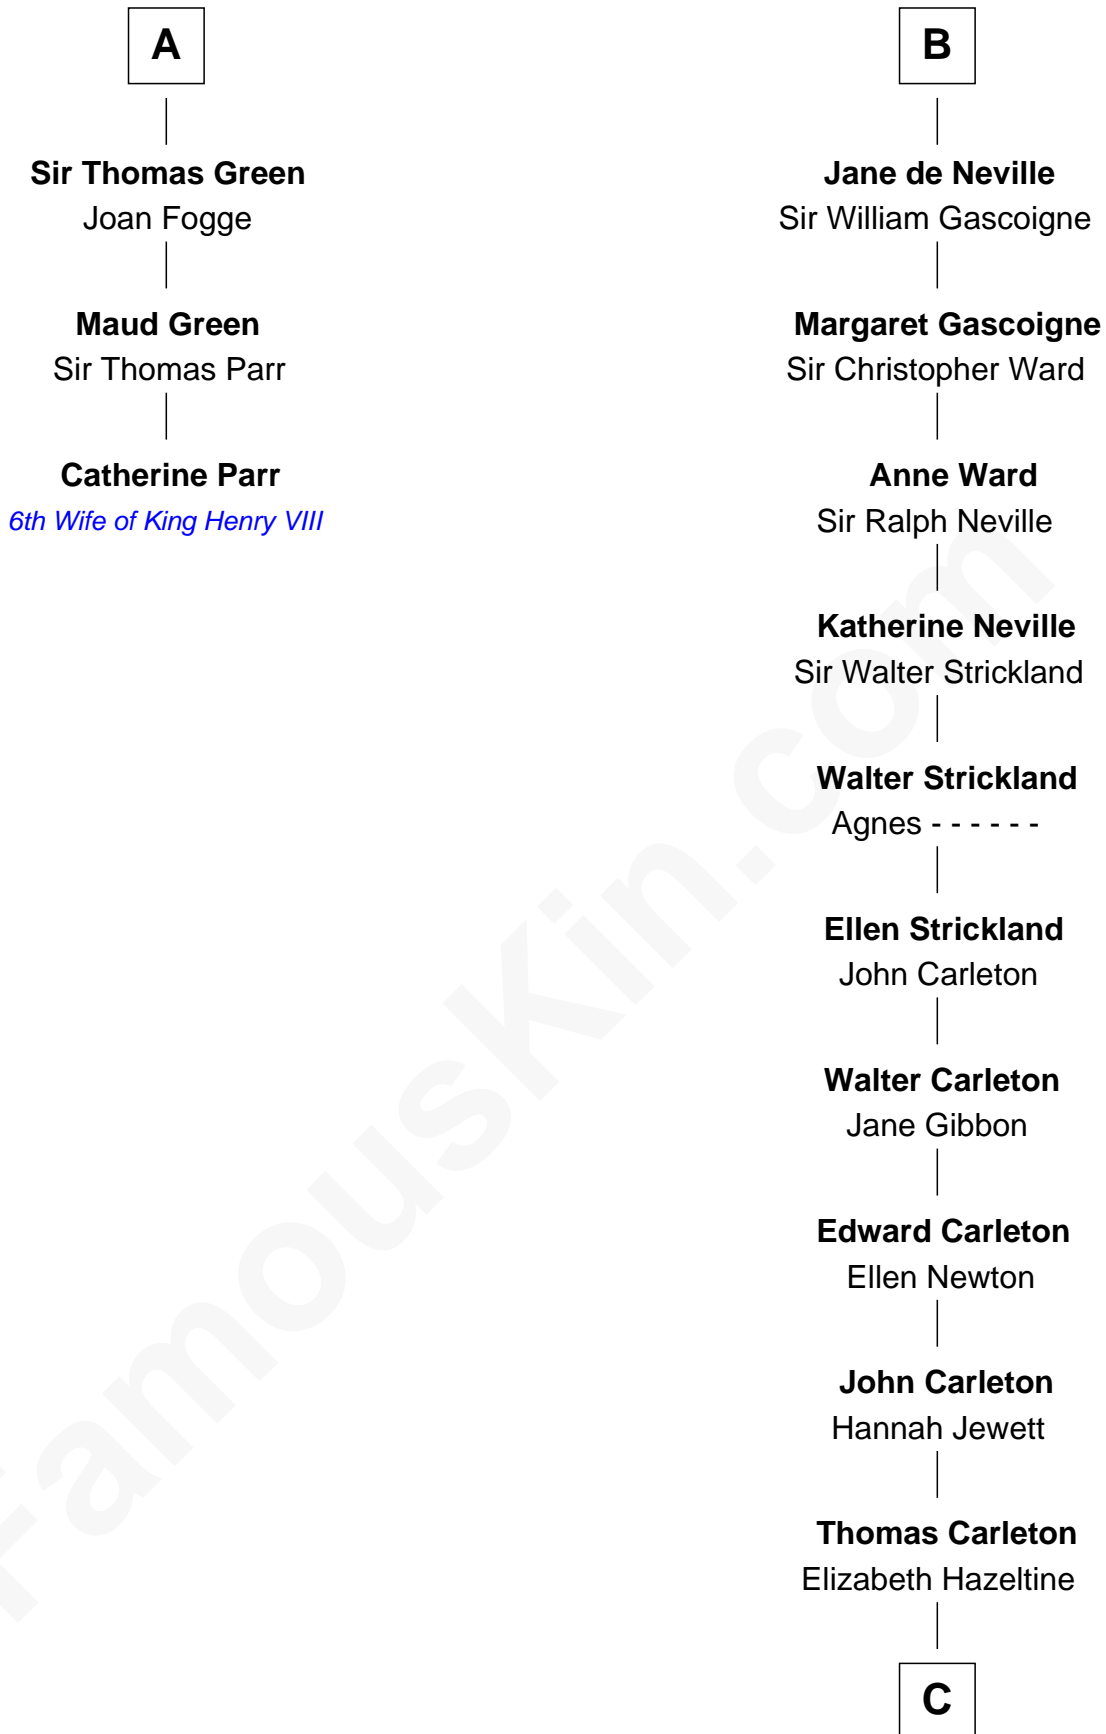

# FamousKin.com Relationship Chart of

**Catherine Parr**

*6th Wife of King Henry VIII*

9th cousin 12 times removed of

**Charles A. Pillsbury**

*Co-Founder of C.A. Pillsbury Co.*

**Sir John FitzGeoffrey**

Isabel le Bigod

**C**

**John Carleton**

Hannah Platts

**Moses Carleton**

Margaret Sprake

**Henry Carleton**

Polly Greeley

**Margaret Sprague Carleton**