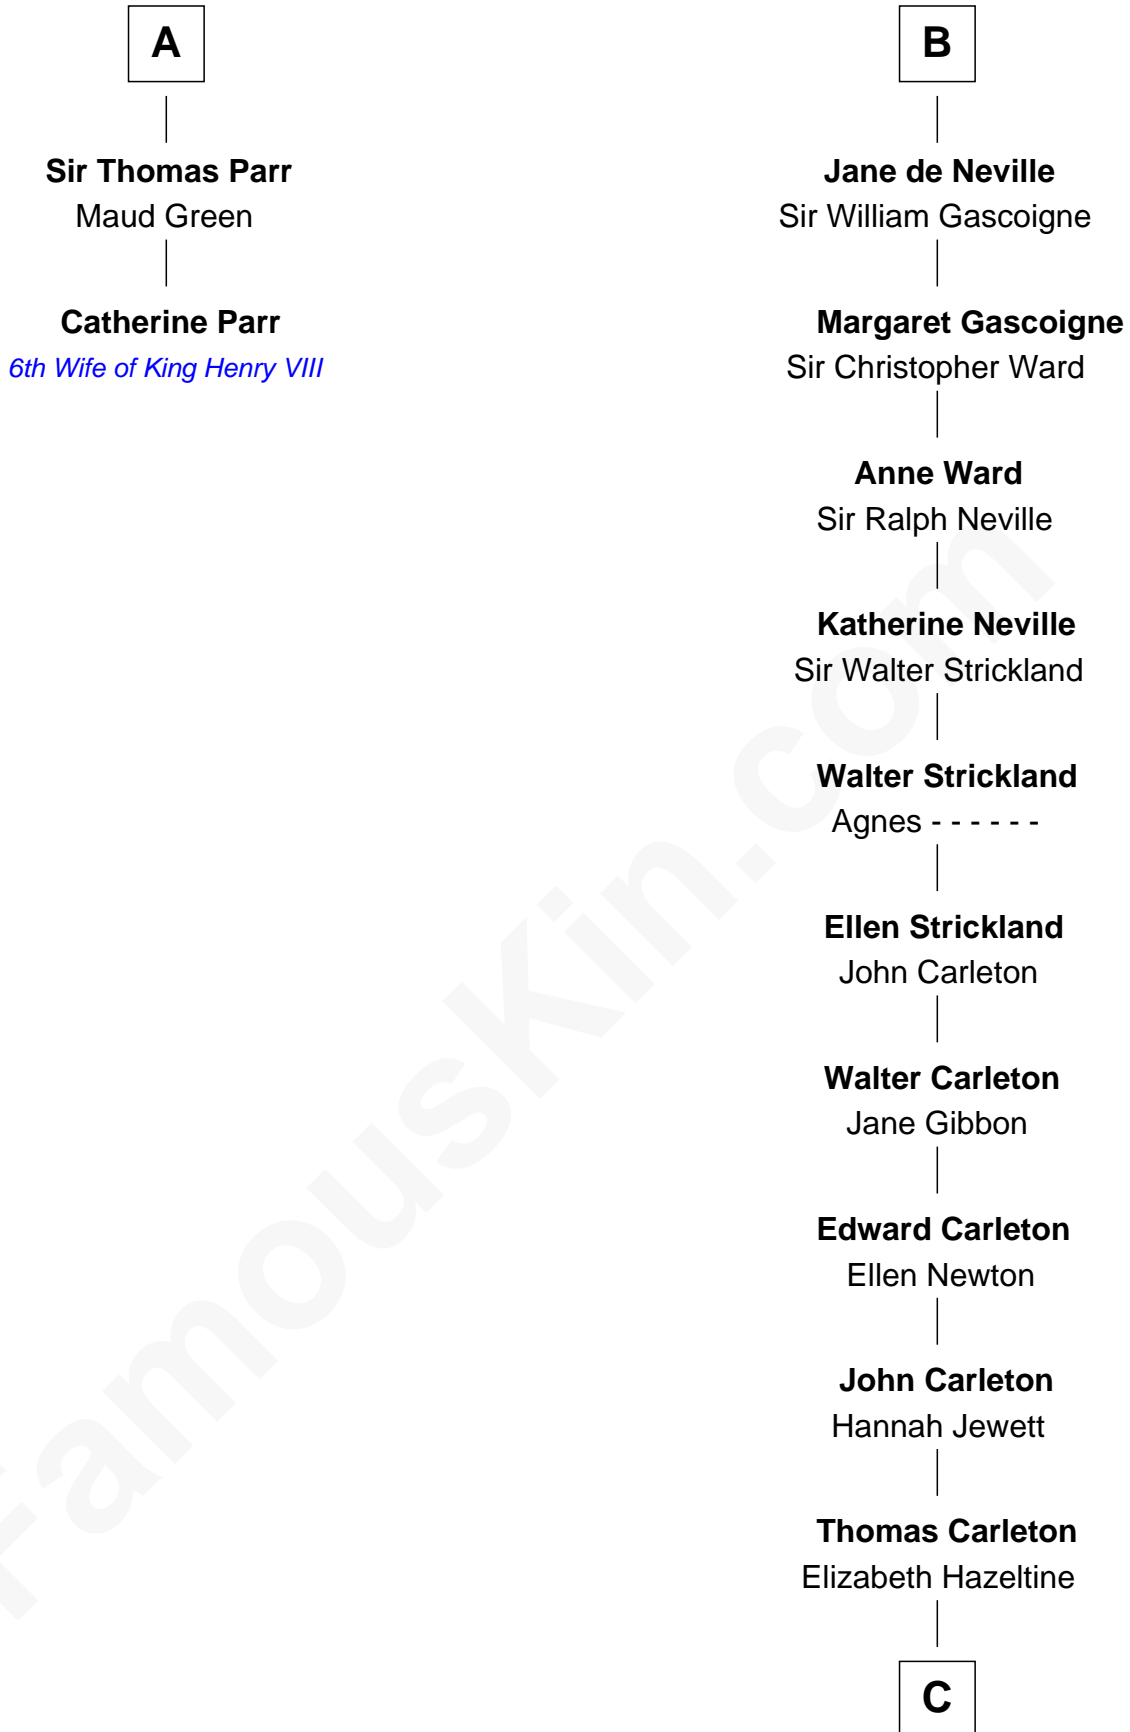

# FamousKin.com Relationship Chart of

**Catherine Parr**

*6th Wife of King Henry VIII*

8th cousin 13 times removed of

**Charles A. Pillsbury**

*Co-Founder of C.A. Pillsbury Co.*

**Sir Humphrey de Bohun**

Eleanor de Braiose

C

**John Carleton**

Hannah Platts

**Moses Carleton**

Margaret Sprake

**Henry Carleton**

Polly Greeley

**Margaret Sprague Carleton**