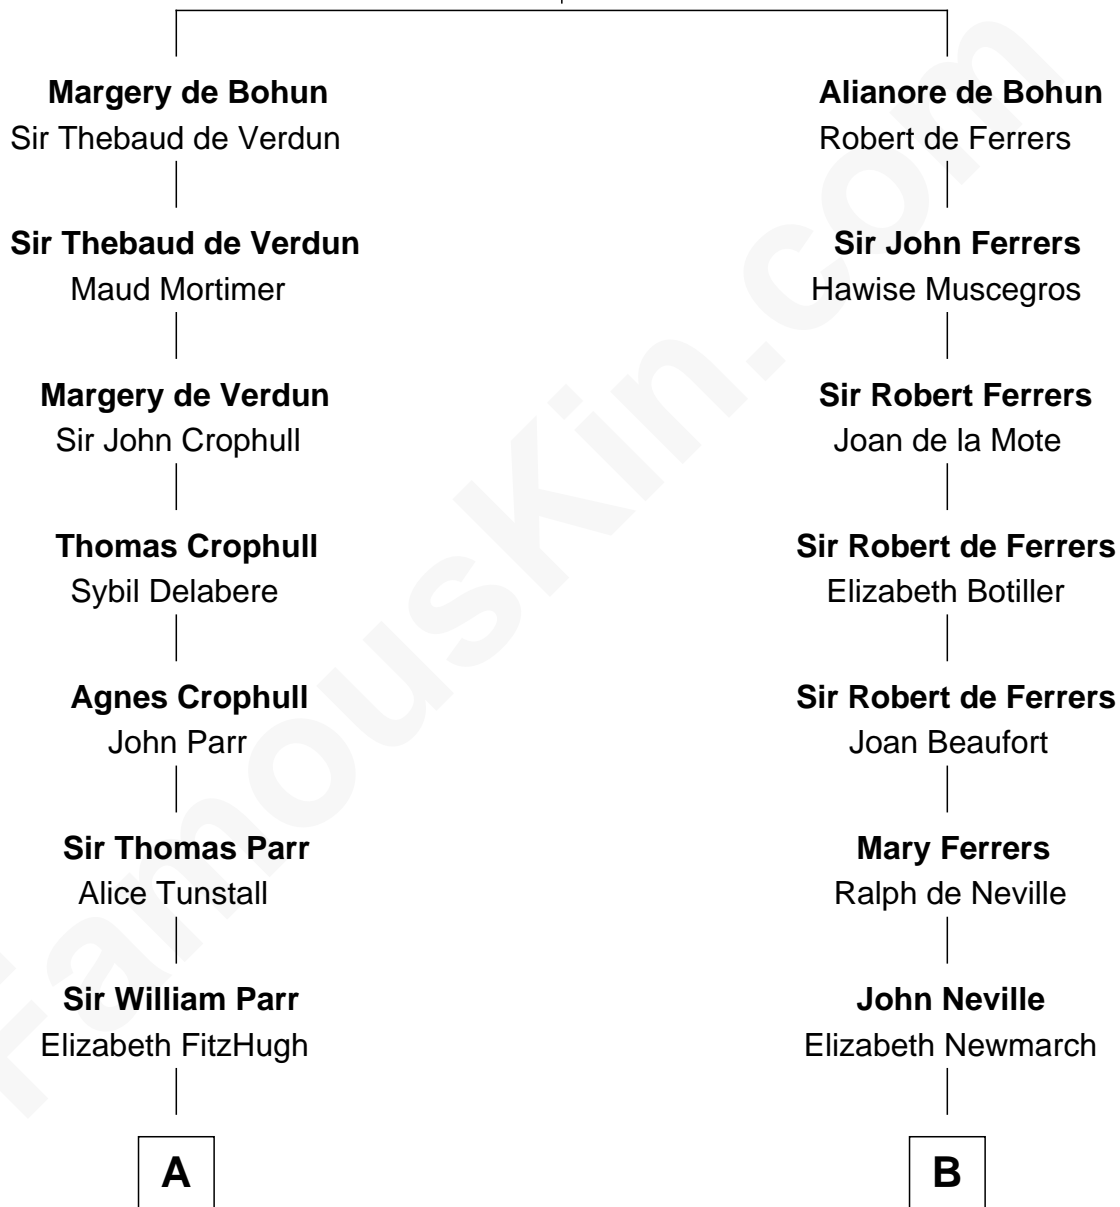

# FamousKin.com Relationship Chart of

**Catherine Parr**

*6th Wife of King Henry VIII*

8th cousin 13 times removed of

**Charles A. Pillsbury**

*Co-Founder of C.A. Pillsbury Co.*

**Sir Humphrey de Bohun**

Eleanor de Braiose

C

**John Carleton**

Hannah Platts

**Moses Carleton**

Margaret Sprake

**Henry Carleton**

Polly Greeley

**Margaret Sprague Carleton**