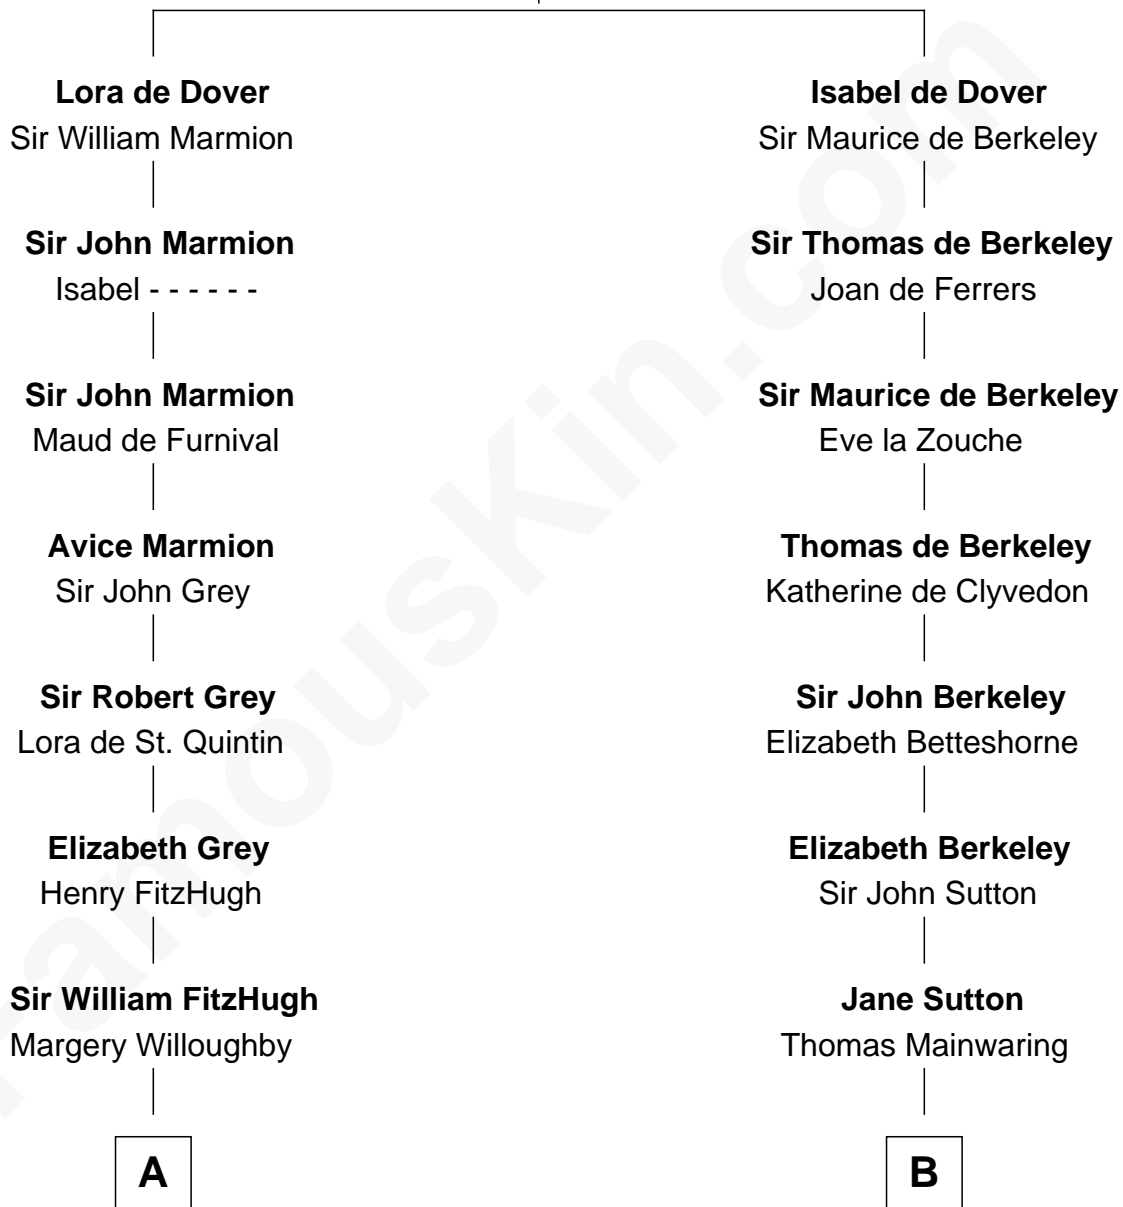

# FamousKin.com Relationship Chart of

**Catherine Parr**

*6th Wife of King Henry VIII*

10th cousin 11 times removed of

**Illeana Douglas**

*TV and Movie Actress*

**Sir Richard FitzRoy**

Rose de Dover

C

**Emma Jane Douglas**

Col. George Taliaferro Shackelford

**Lena Priscilla Shackelford**

Edouard Gregory Hesselberg

**Melvyn Edouard Hesselberg**

Rosalind Hightower

**Gregory Hesselberg**

Joan Georgescu

**Illeana Douglas**

*TV and Movie Actress*