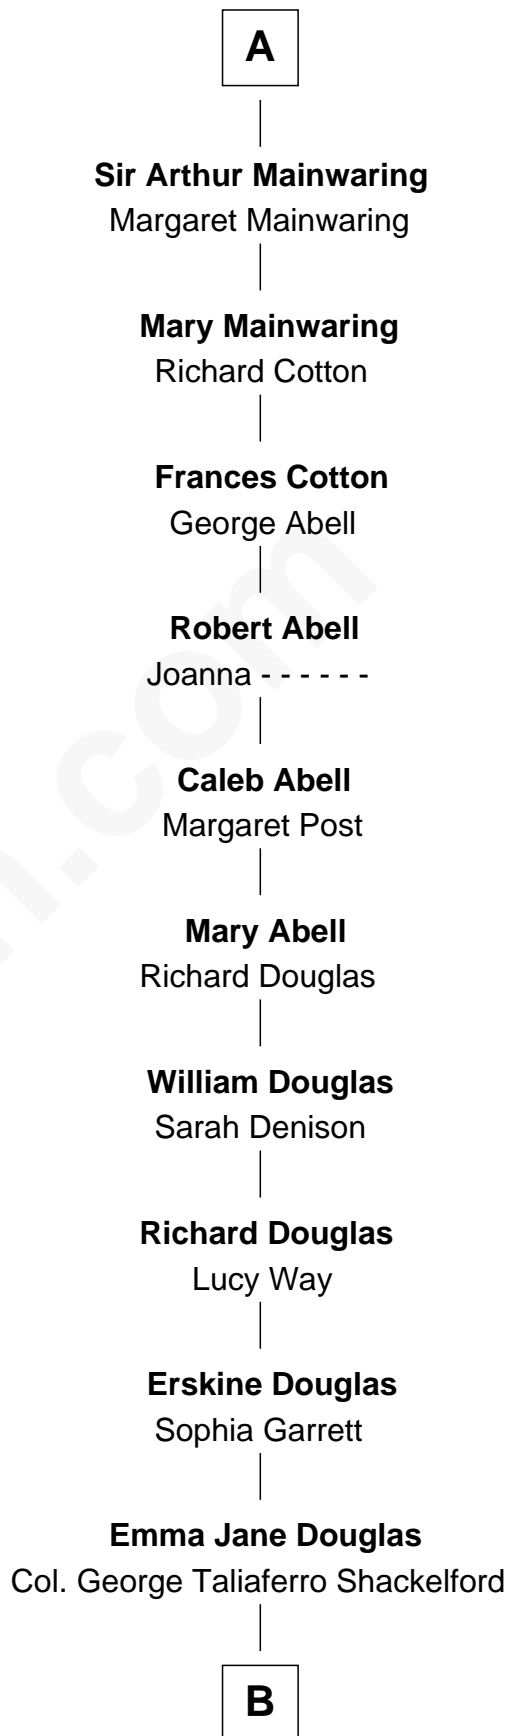

# FamousKin.com Relationship Chart of

**Catherine Parr**

*6th Wife of King Henry VIII*

6th cousin 14 times removed of

**Illeana Douglas**

*TV and Movie Actress*

**Sir James le Boteler**

Eleanor de Bohun

**Pernel le Boteler**

Sir Gilbert Talbot

**Sir Richard Talbot**

Ankaret le Strange

**Mary Talbot**

Sir Thomas Greene

**Sir Thomas Greene**

Marine Bellers

**James Butler**

Anne de Welles

**James Butler**

Joan Beauchamp

**Elizabeth Butler**

John Talbot

**Ann Talbot**

Sir Henry Vernon

**Elizabeth Vernon**

Sir Robert Corbet

**Dorothy Corbet**

Sir Richard Mainwaring

**A**

**B**

**Lena Priscilla Shackelford**  
Edouard Gregory Hesselberg

**Melvyn Edouard Hesselberg**  
Rosalind Hightower