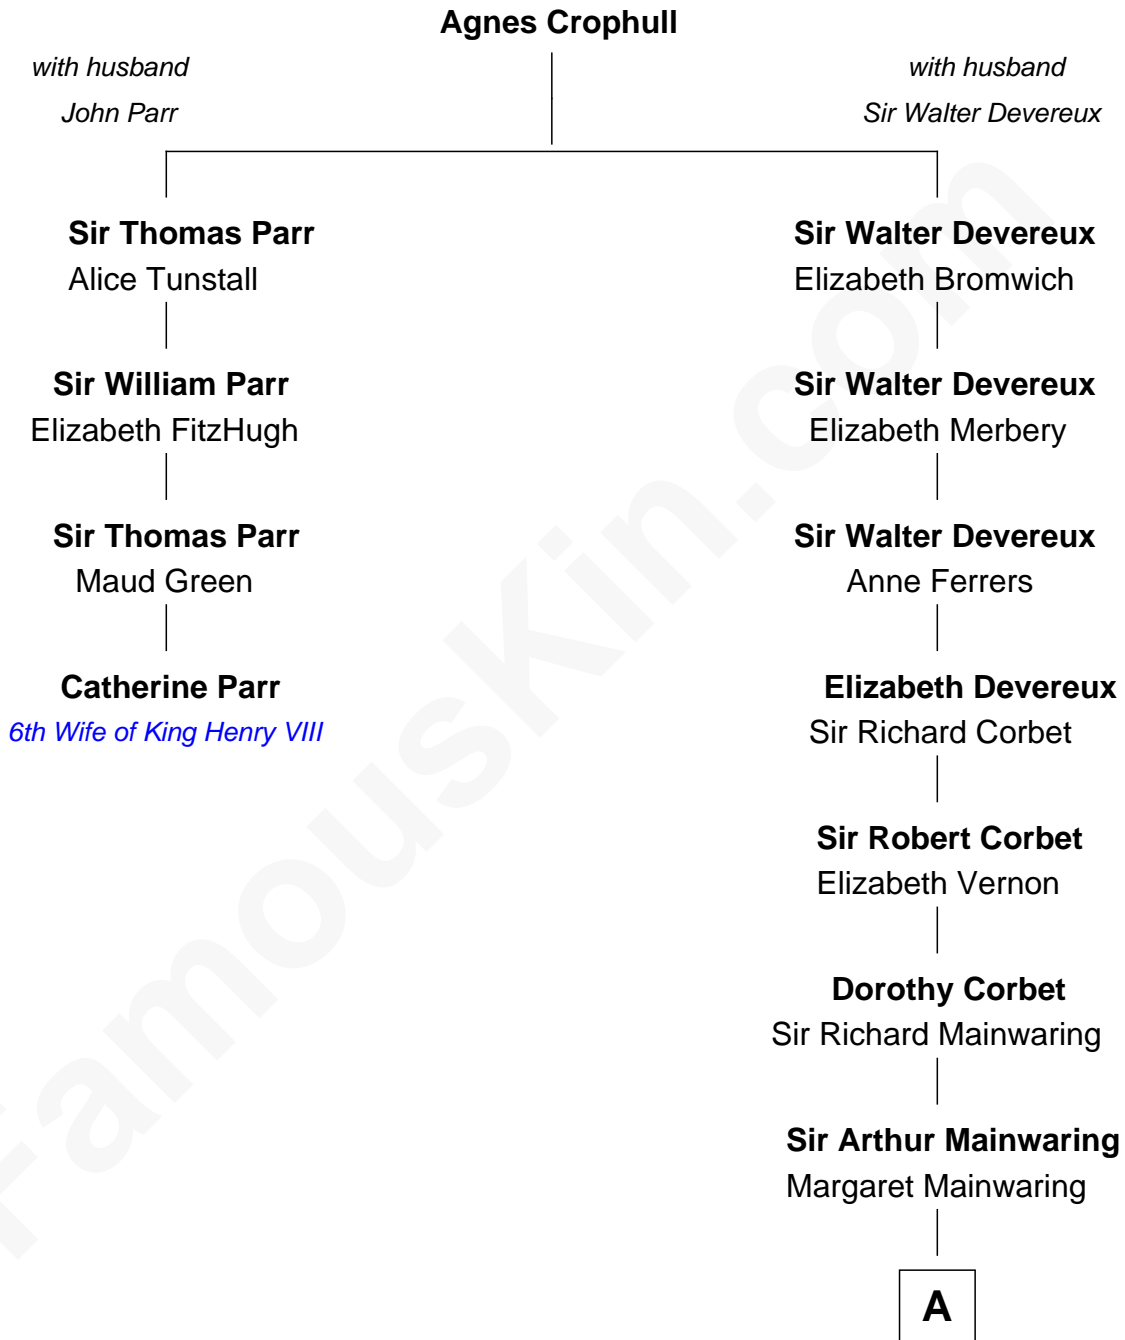

## Relationship Chart of

**Catherine Parr**

*6th Wife of King Henry VIII*

3rd cousin 14 times removed of

**Melvyn Douglas**

*Movie Actor*

**A**

**Mary Mainwaring**

Richard Cotton

**Frances Cotton**

George Abell

**Robert Abell**

Joanna - - - - -

**Caleb Abell**

Margaret Post

**Mary Abell**

Richard Douglas

**William Douglas**

Sarah Denison

**Richard Douglas**

Lucy Way

**Erskine Douglas**

Sophia Garrett

**Emma Jane Douglas**