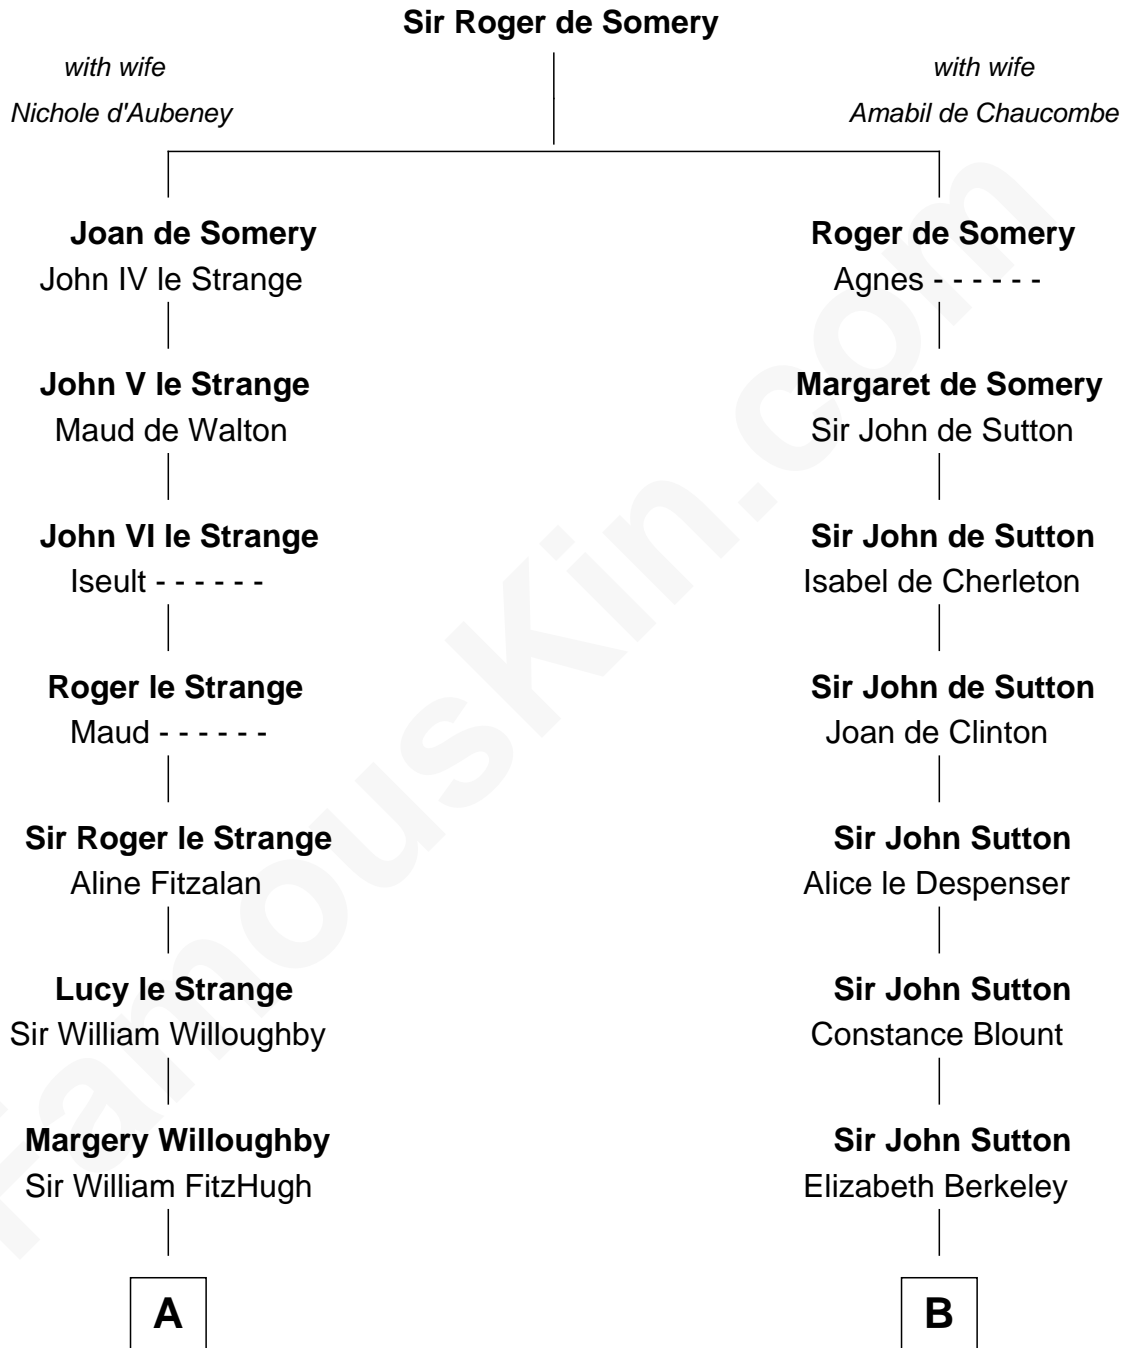

FamousKin.com Relationship Chart of

Catherine Parr

6th Wife of King Henry VIII

10th cousin 10 times removed of

Melvyn Douglas

Movie Actor

C

Erskine Douglas

Sophia Garrett

Emma Jane Douglas

Col. George Taliaferro Shackelford

Lena Priscilla Shackelford

Edouard Gregory Hesselberg

Melvyn Douglas

Movie Actor

FamousKin.com