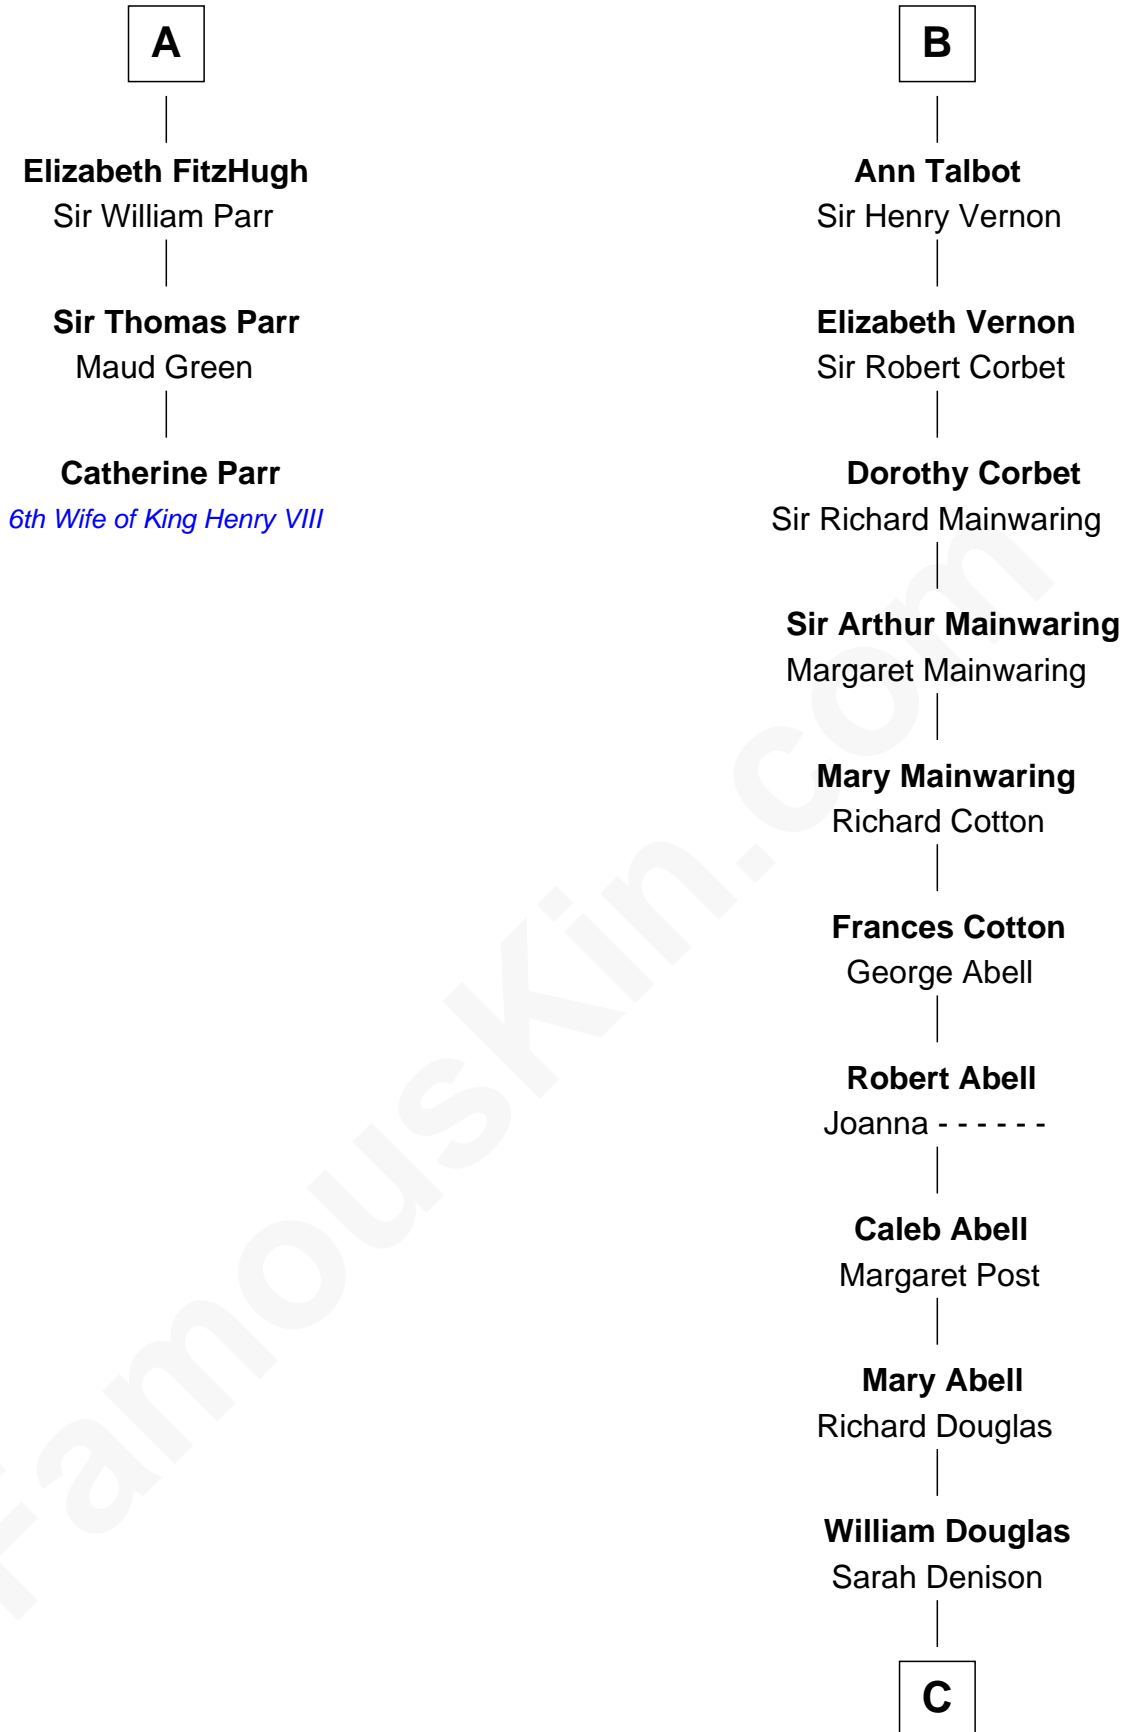

FamousKin.com Relationship Chart of

Catherine Parr

6th Wife of King Henry VIII

9th cousin 12 times removed of

Melvyn Douglas

Movie Actor

Sir William de Ros

Lucy FitzPiers

A

Sir Robert de Ros
Isabel de Aubeney

William de Ros
Maude de Vaux

Sir William de Ros
Margery de Badlesmere

Maud de Roos
John de Welles

Anne de Welles
James Butler

James Butler
Joan Beauchamp

Elizabeth Butler
John Talbot

B

C

Richard Douglas

Lucy Way

Erskine Douglas

Sophia Garrett

Emma Jane Douglas

Col. George Taliaferro Shackelford