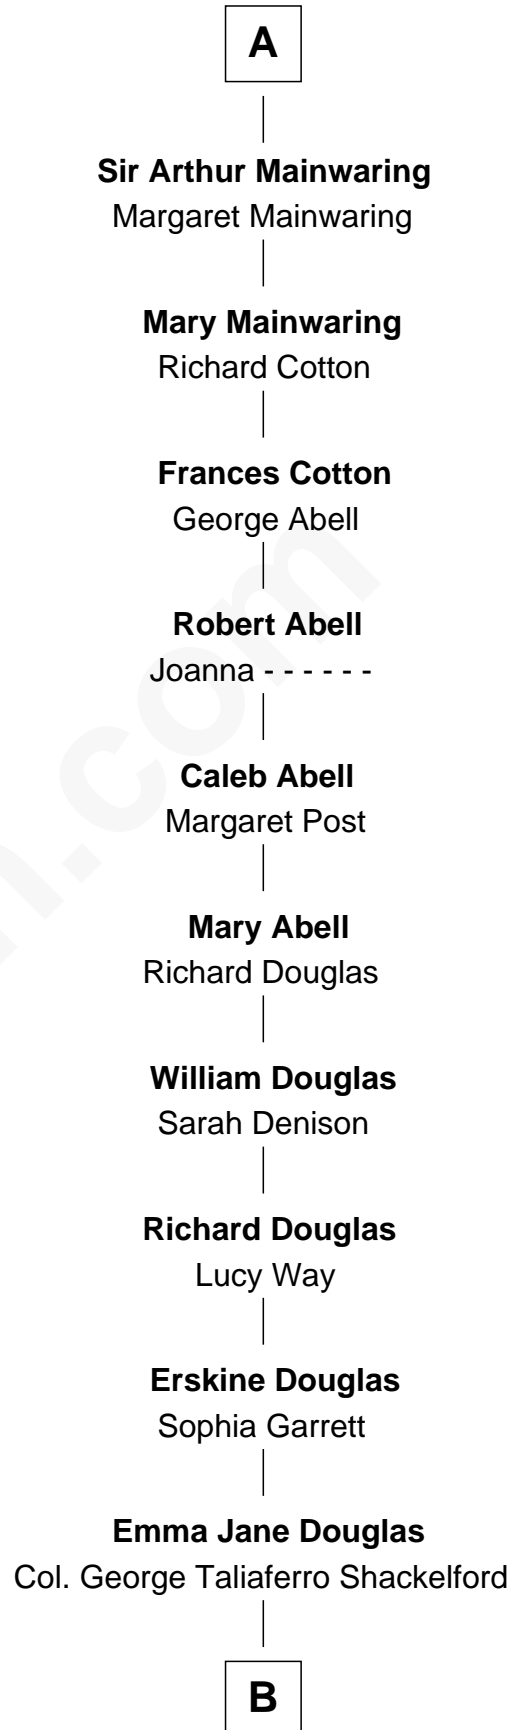

FamousKin.com Relationship Chart of

Catherine Parr

6th Wife of King Henry VIII

6th cousin 12 times removed of

Melvyn Douglas

Movie Actor

B

Lena Priscilla Shackelford
Edouard Gregory Hesselberg