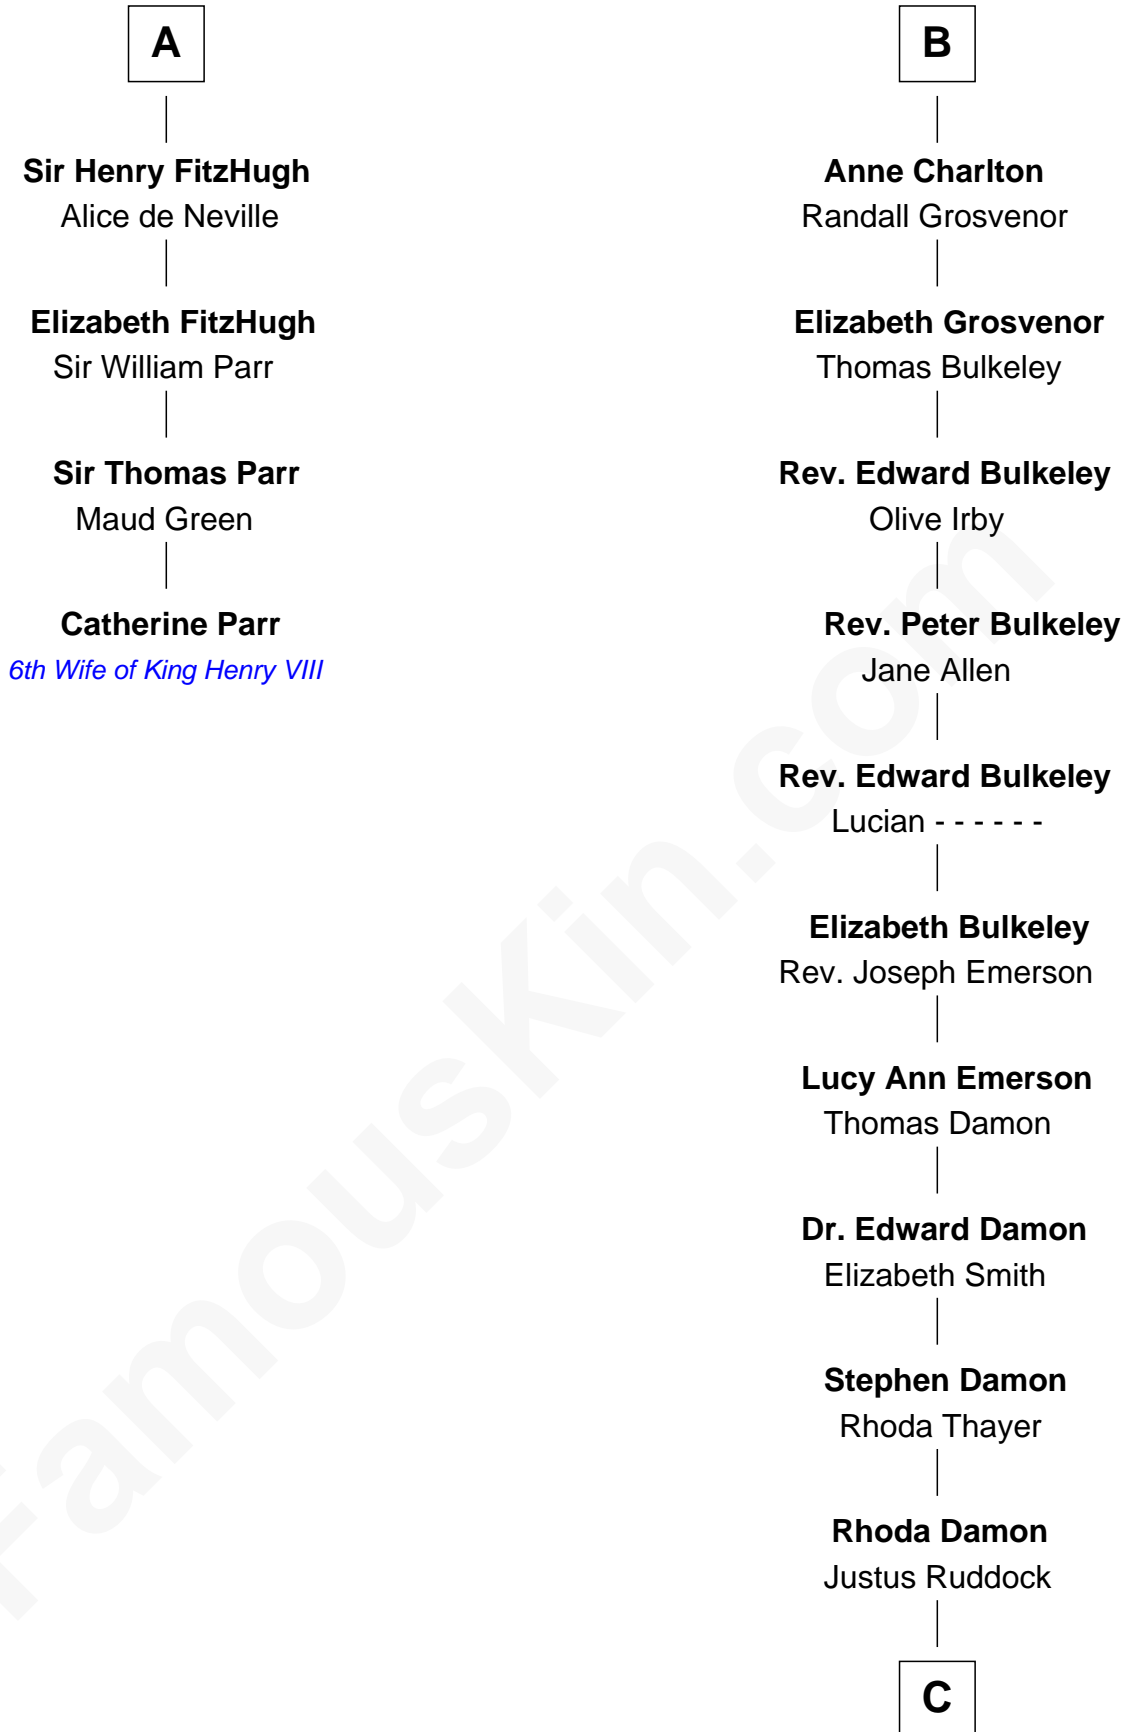

FamousKin.com Relationship Chart of

Catherine Parr

6th Wife of King Henry VIII

10th cousin 11 times removed of

Sarah Palin

9th Governor of Alaska

Sir Roger de Somery

Nichole d'Aubenev

Sarah Sheeran

Sarah Palin

9th Governor of Alaska