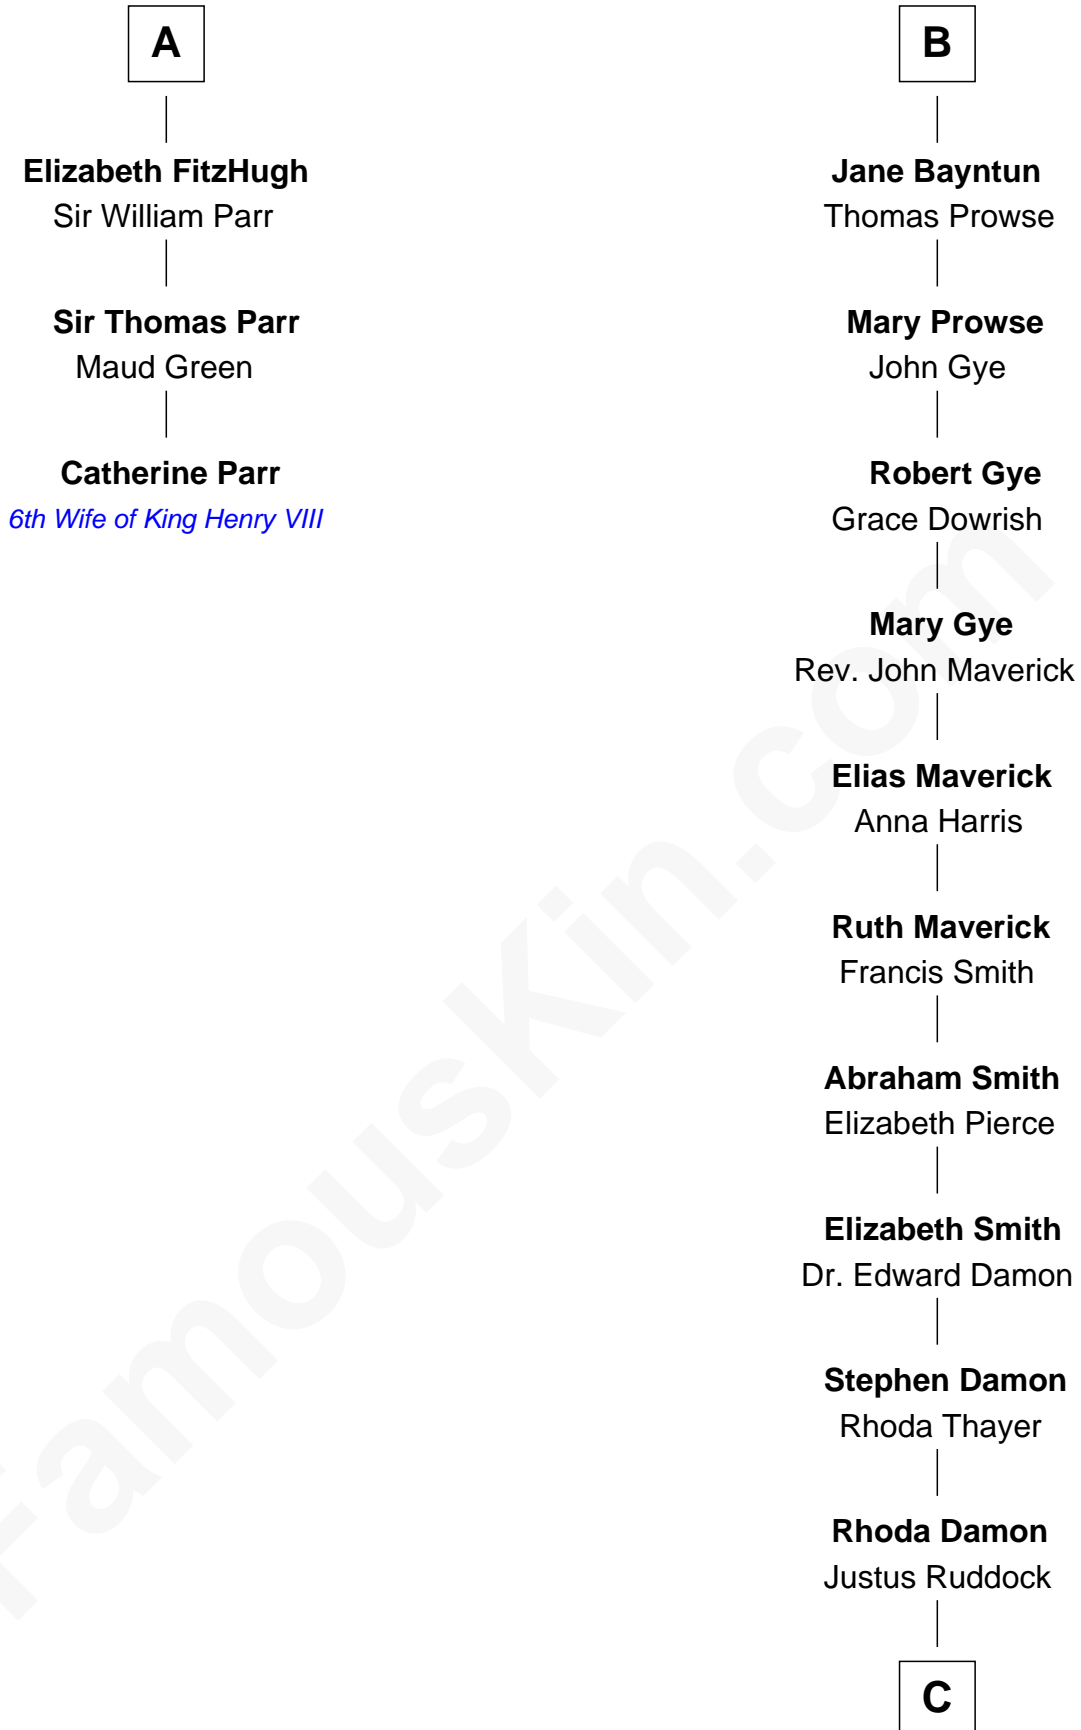

FamousKin.com Relationship Chart of

Catherine Parr

6th Wife of King Henry VIII

9th cousin 12 times removed of

Sarah Palin

9th Governor of Alaska

C

Thomas S. Ruddock

Maria Nancy Newell

May Belle Ruddock

Henry Charles Brandt

Nellie Marie Brandt

Charles Francis Heath

Charles Richard Heath

Sarah Sheeran

Sarah Palin