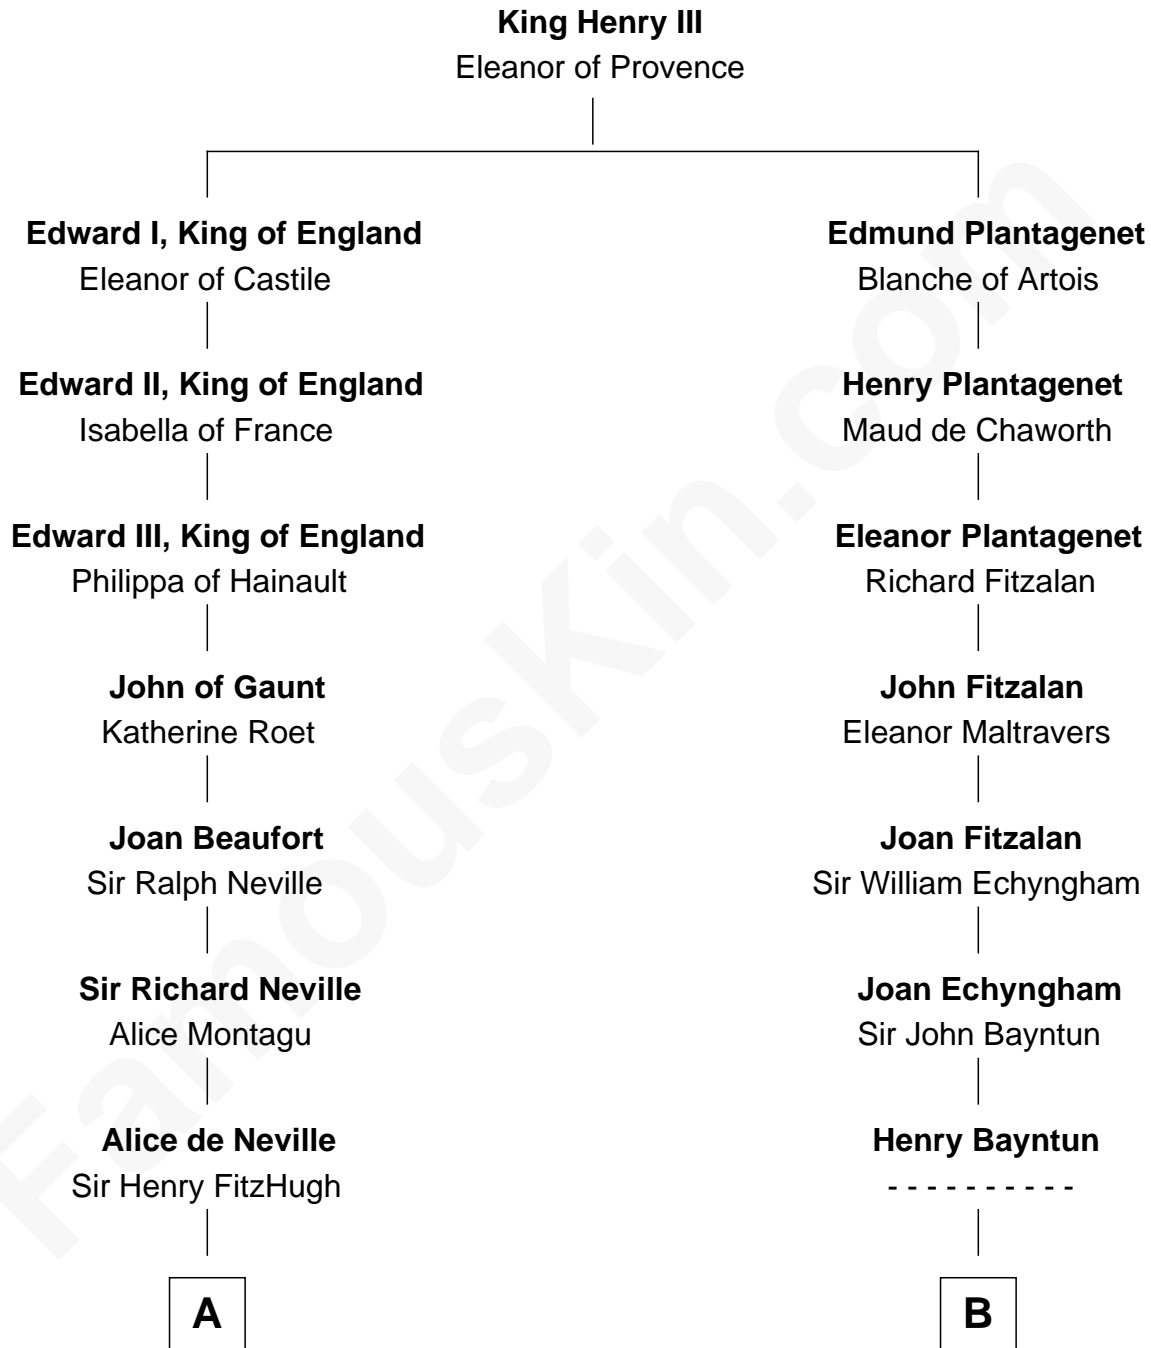

FamousKin.com Relationship Chart of

Catherine Parr

6th Wife of King Henry VIII

9th cousin 12 times removed of

Sarah Palin

9th Governor of Alaska

C

Thomas S. Ruddock

Maria Nancy Newell

May Belle Ruddock

Henry Charles Brandt

Nellie Marie Brandt

Charles Francis Heath

Charles Richard Heath

Sarah Sheeran

Sarah Palin

9th Governor of Alaska

FamousKin.com