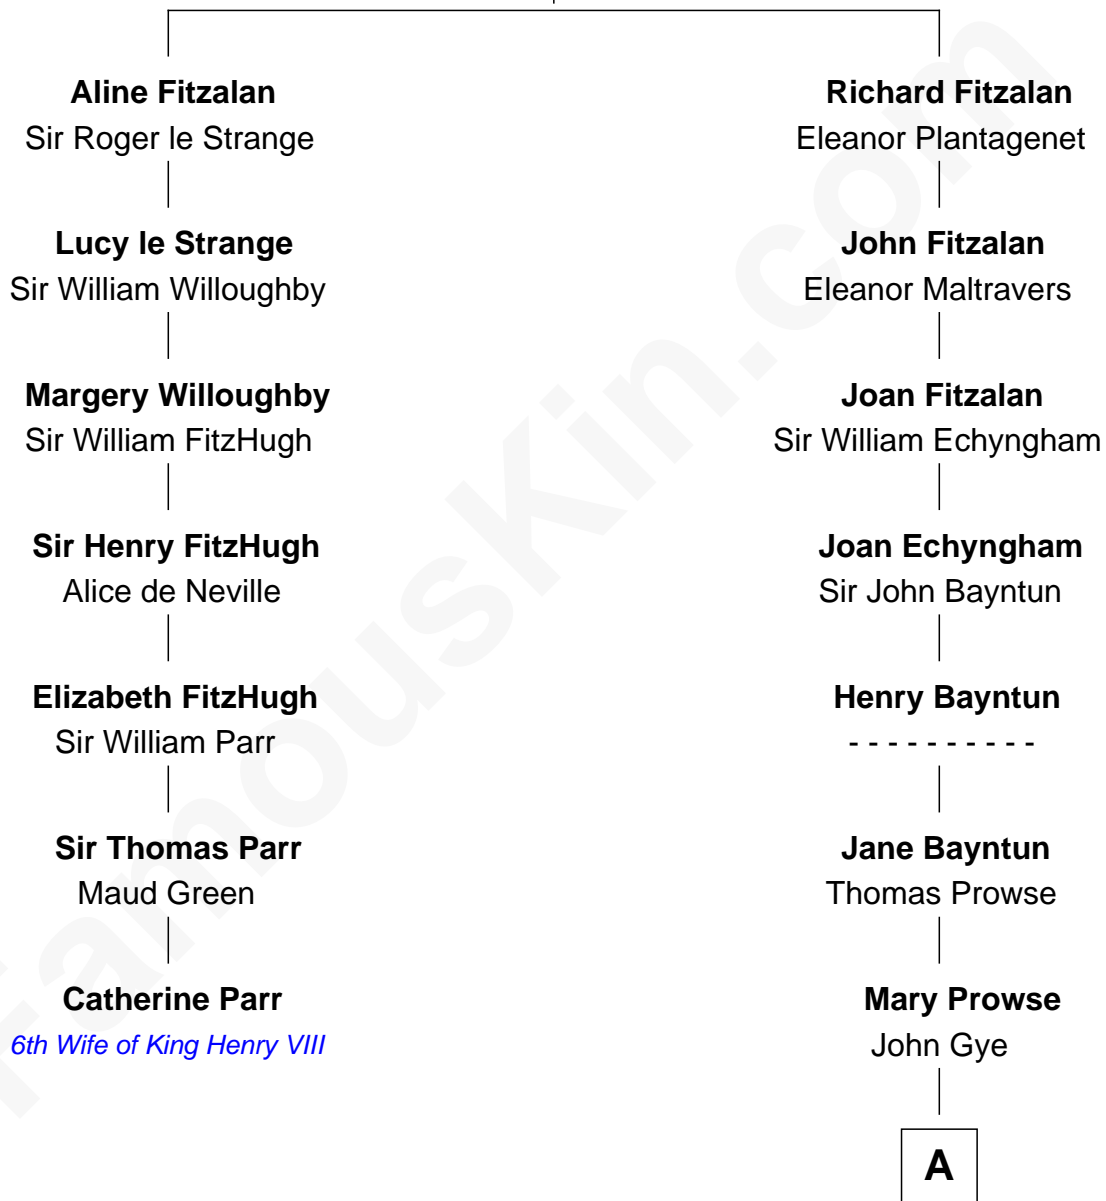

FamousKin.com Relationship Chart of

Catherine Parr

6th Wife of King Henry VIII

6th cousin 13 times removed of

Sarah Palin

9th Governor of Alaska

Edmund Fitzalan

Alice de Warenne