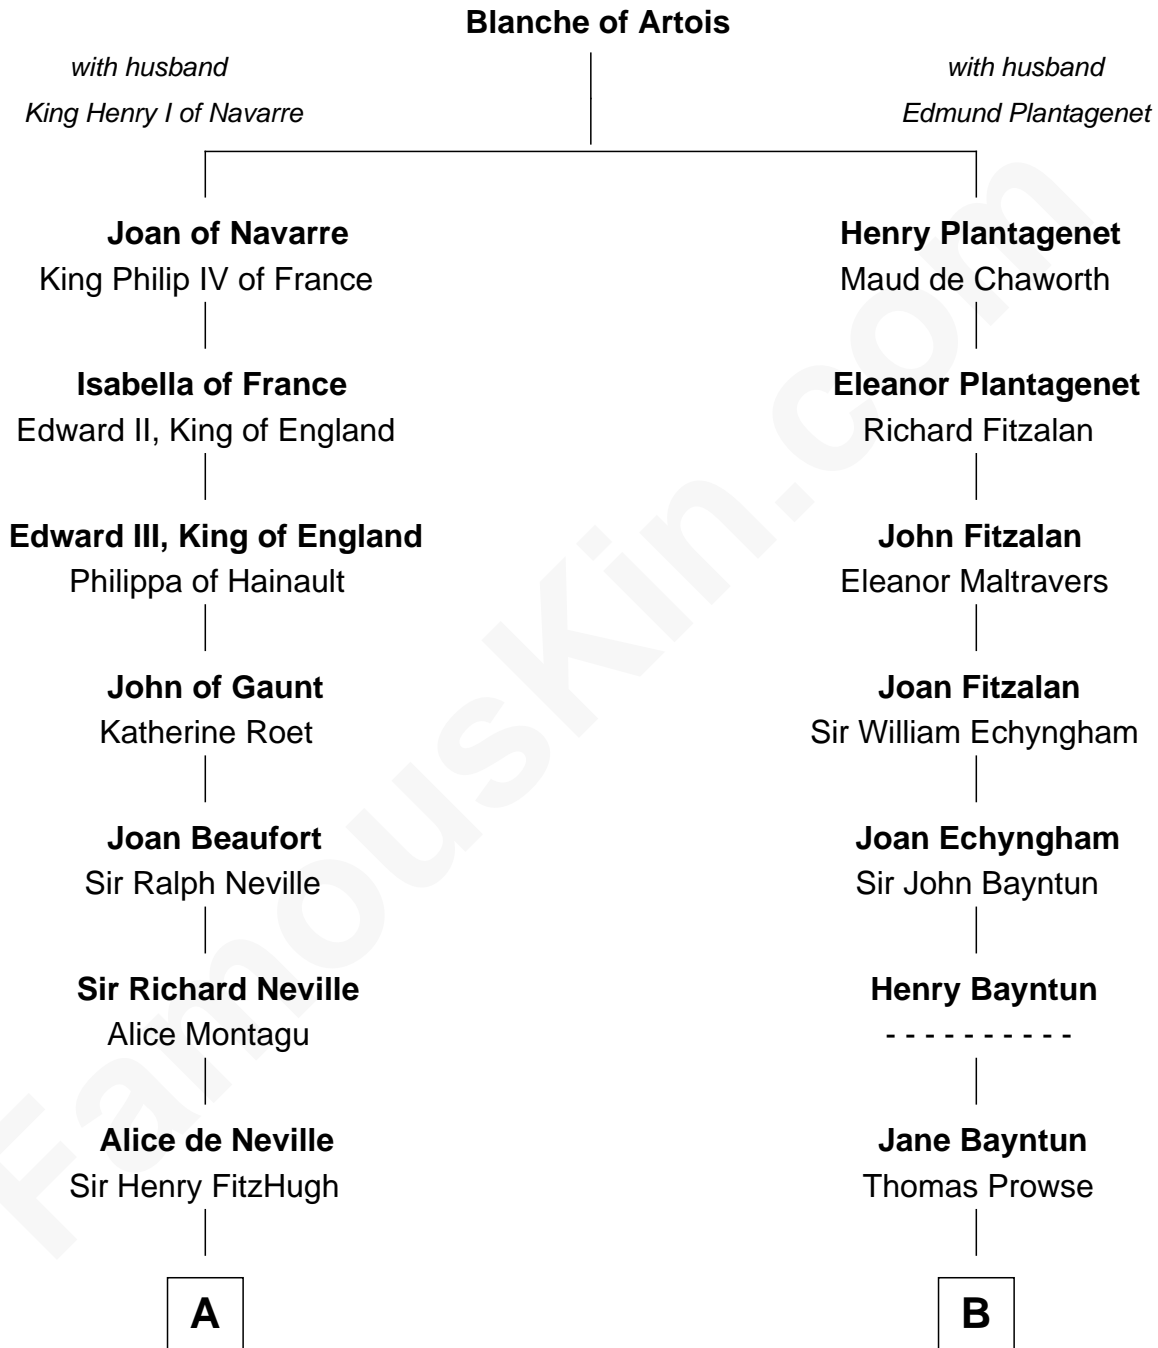

# FamousKin.com Relationship Chart of

**Catherine Parr**

*6th Wife of King Henry VIII*

9th cousin 11 times removed of

**Sarah Palin**

*9th Governor of Alaska*

**C**

—  
**May Belle Ruddock**  
Henry Charles Brandt

—  
**Nellie Marie Brandt**  
Charles Francis Heath

—  
**Charles Richard Heath**  
Sarah Sheeran

—  
**Sarah Palin**  
*9th Governor of Alaska*

FamousKin.com