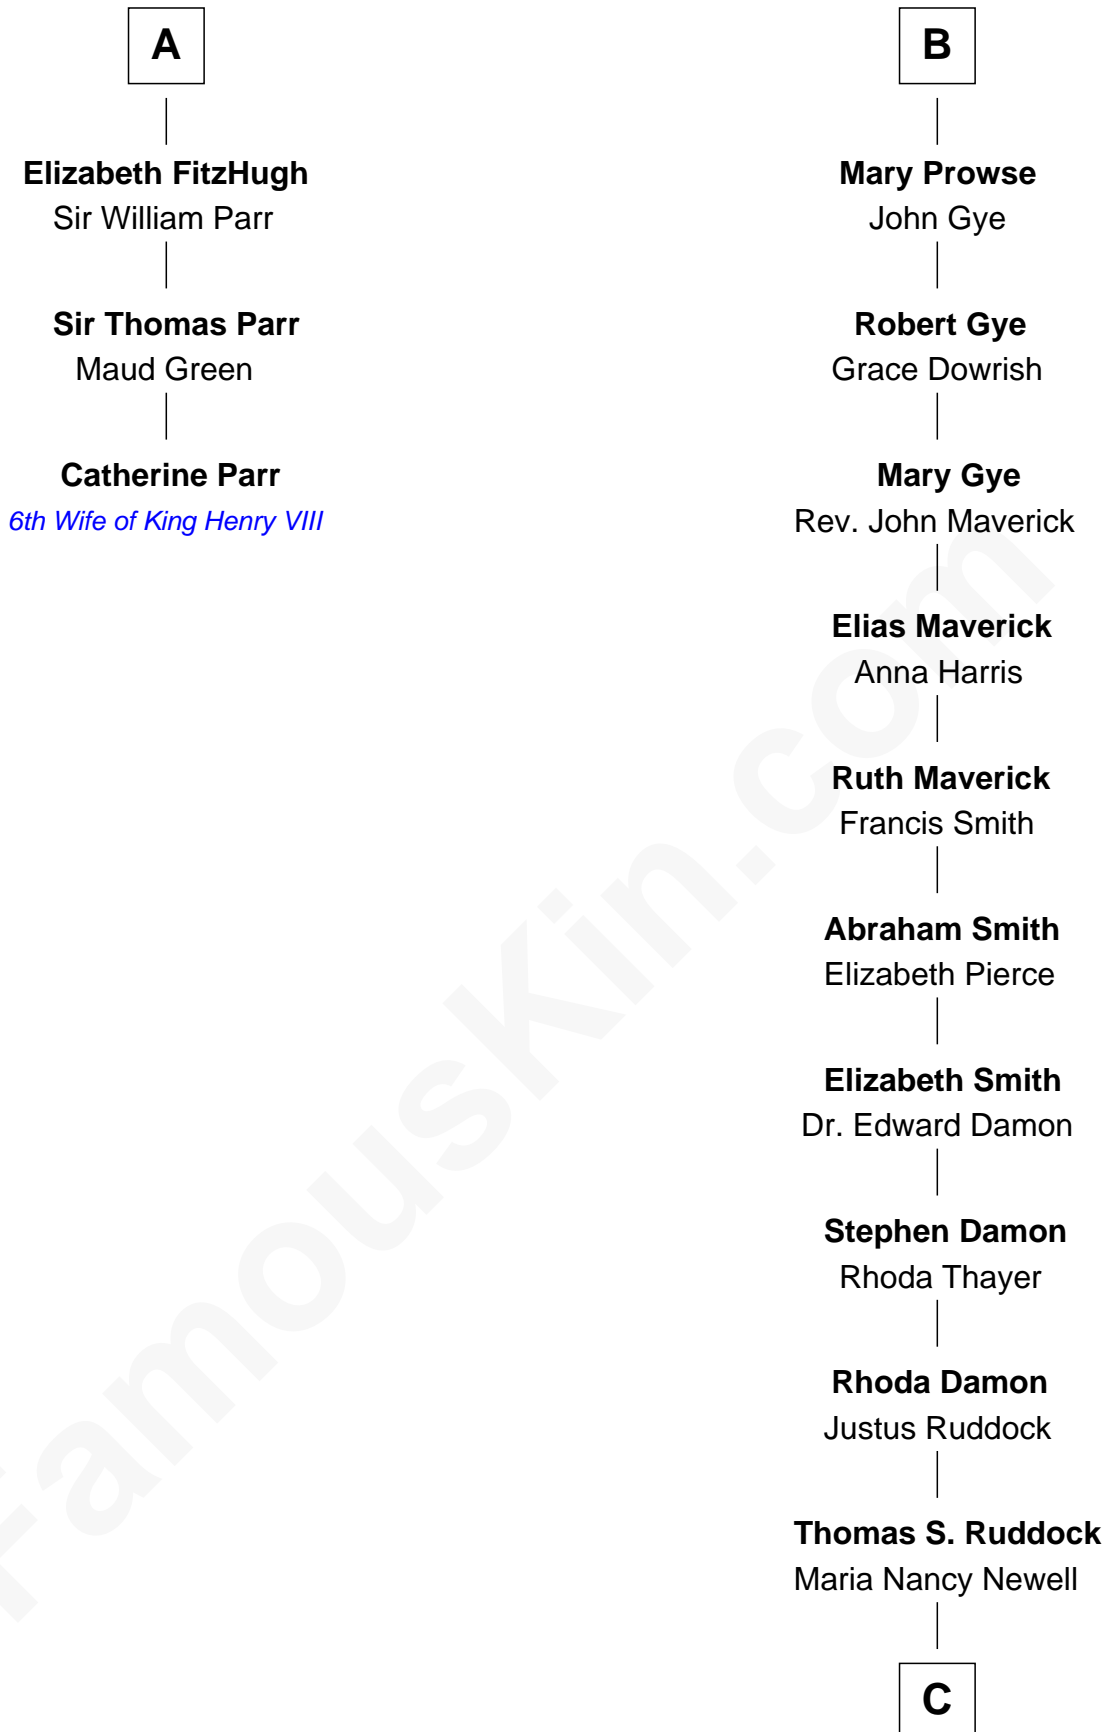

# FamousKin.com Relationship Chart of

**Catherine Parr**

*6th Wife of King Henry VIII*

9th cousin 11 times removed of

**Sarah Palin**

*9th Governor of Alaska*

**C**

—  
**May Belle Ruddock**  
Henry Charles Brandt

—  
**Nellie Marie Brandt**  
Charles Francis Heath

—  
**Charles Richard Heath**  
Sarah Sheeran

—  
**Sarah Palin**  
*9th Governor of Alaska*

FamousKin.com