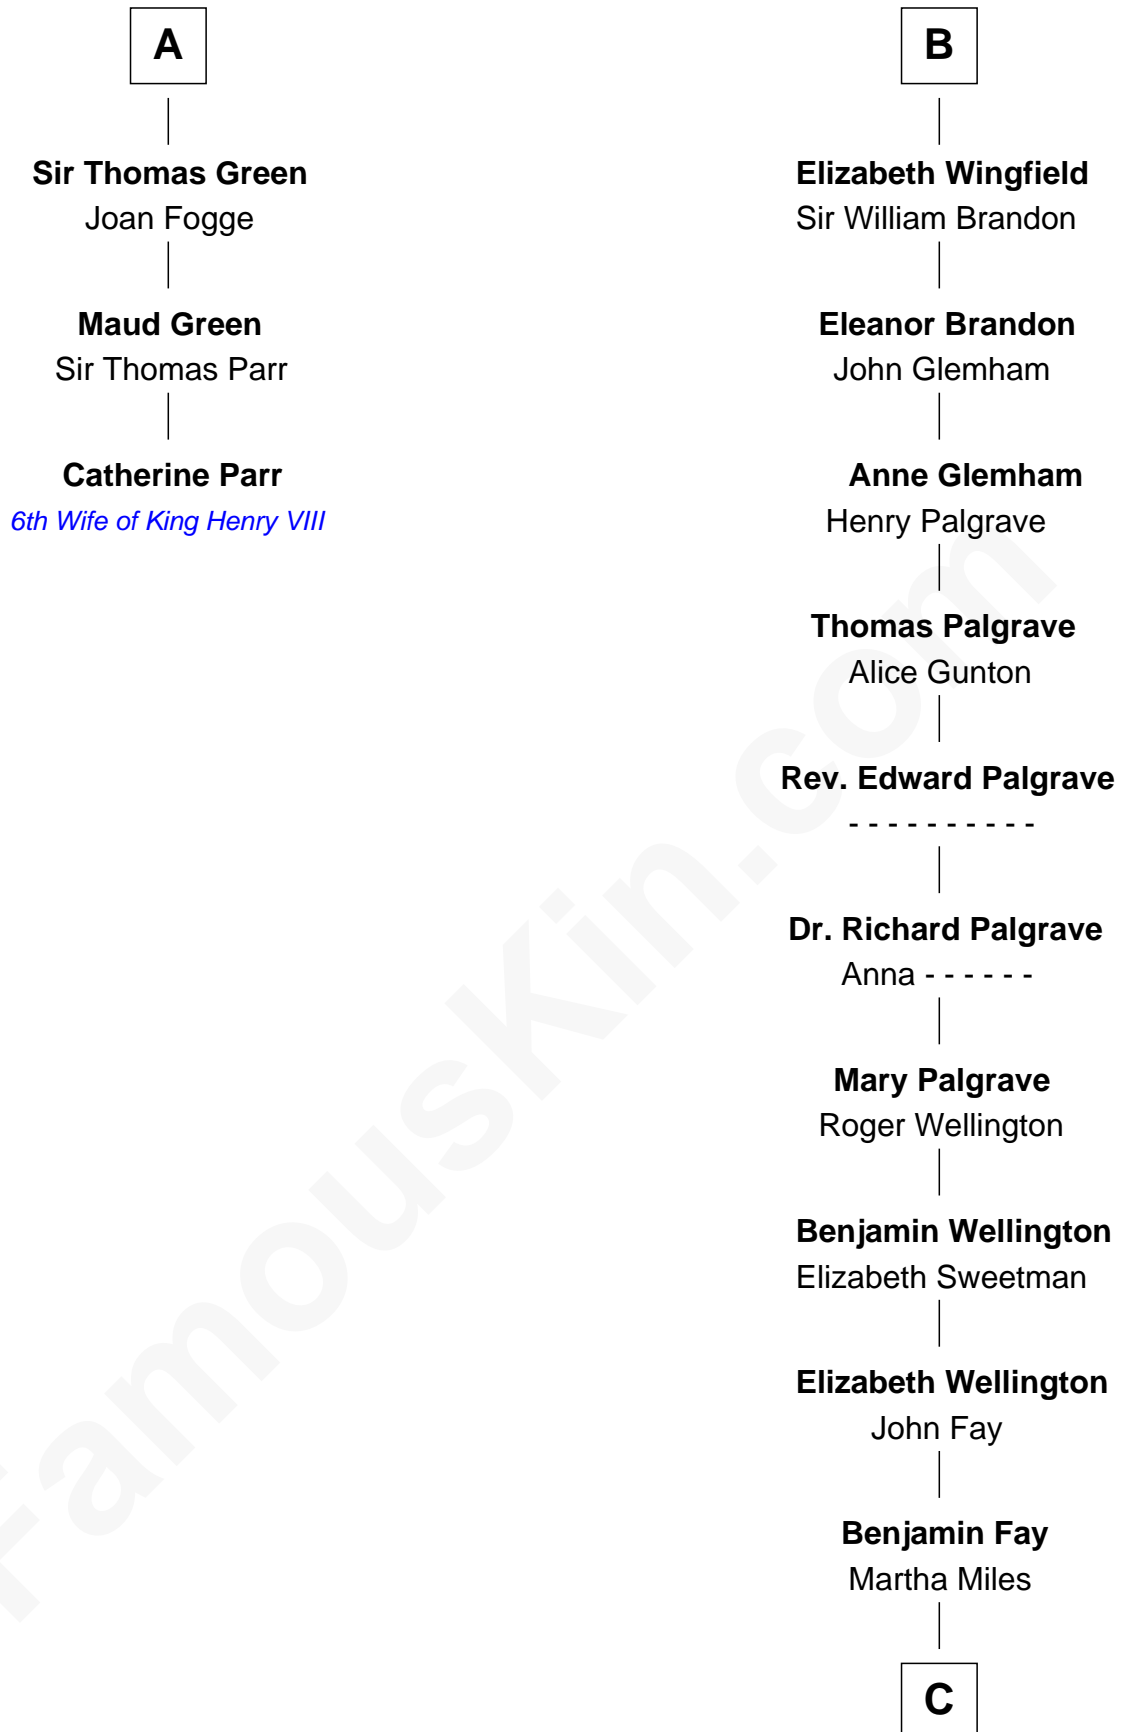

FamousKin.com Relationship Chart of

Catherine Parr

6th Wife of King Henry VIII

9th cousin 10 times removed of

Shubael D. Childs

Founder of S.D. Childs & Company

C

Benjamin Fay