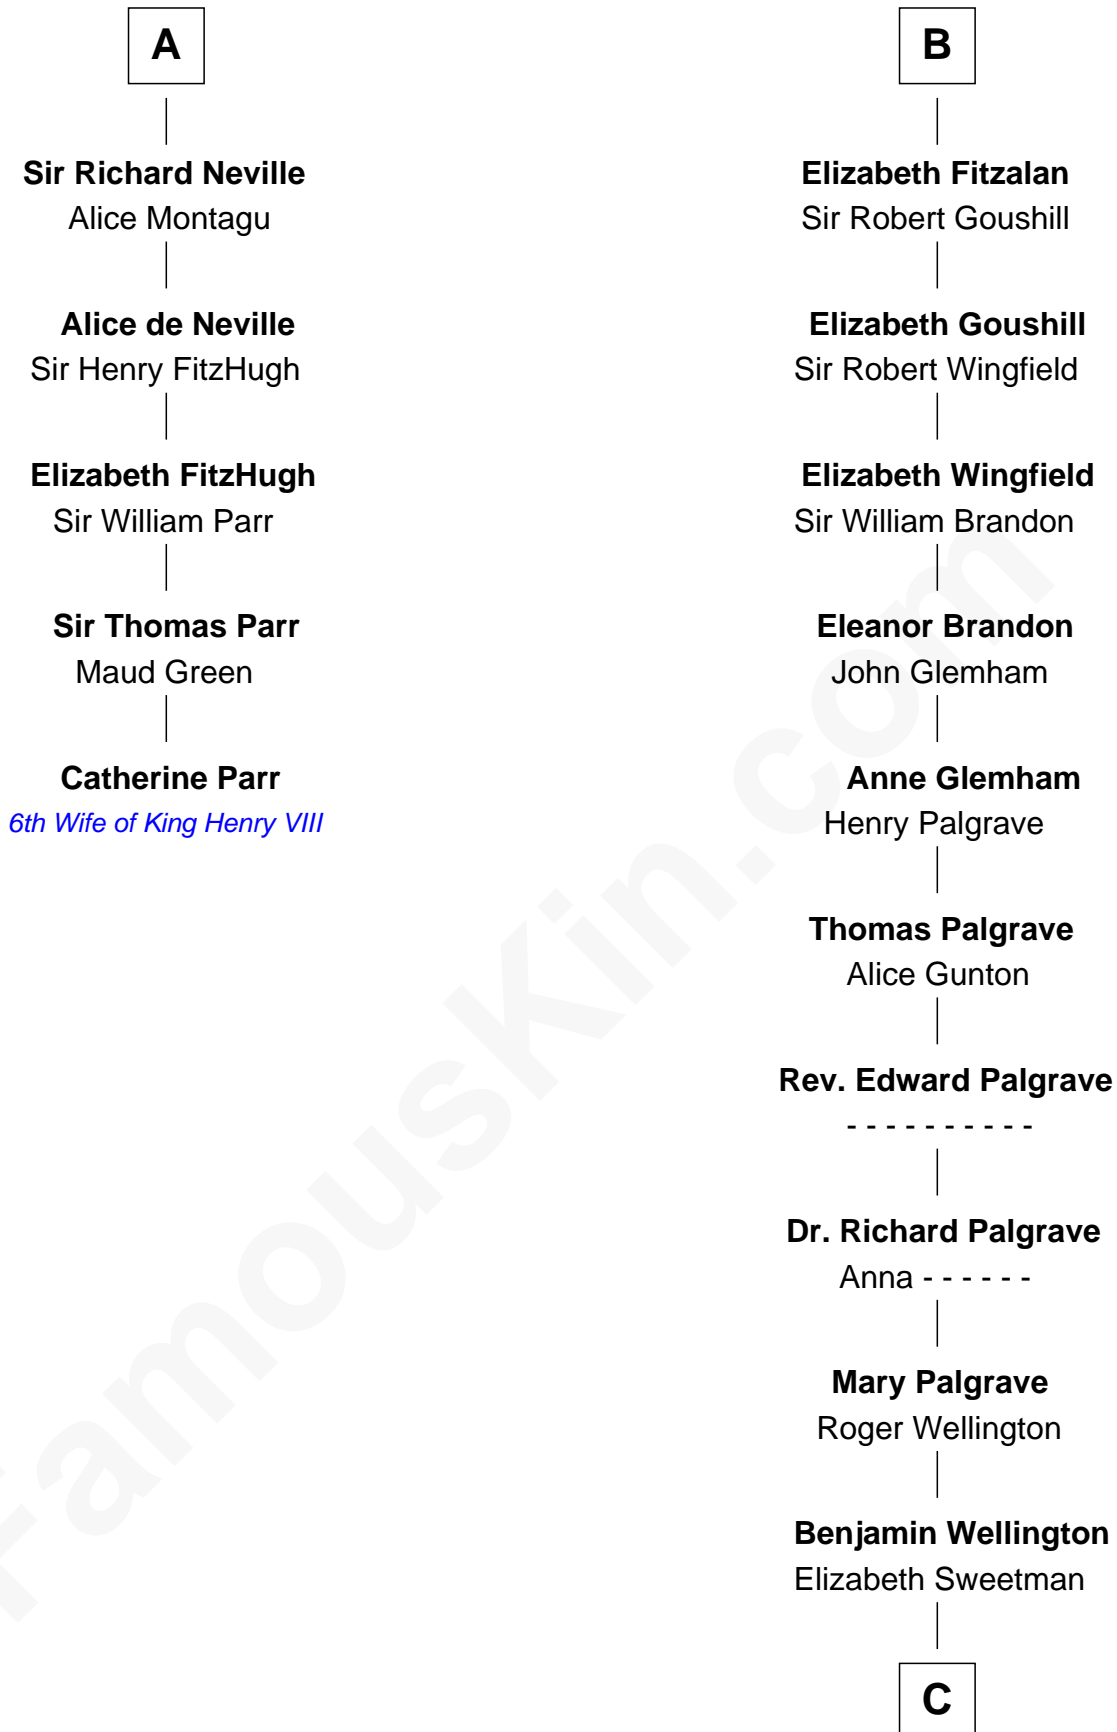

FamousKin.com Relationship Chart of

Catherine Parr

6th Wife of King Henry VIII

11th cousin 10 times removed of

Shubael D. Childs

Founder of S.D. Childs & Company

C

Elizabeth Wellington