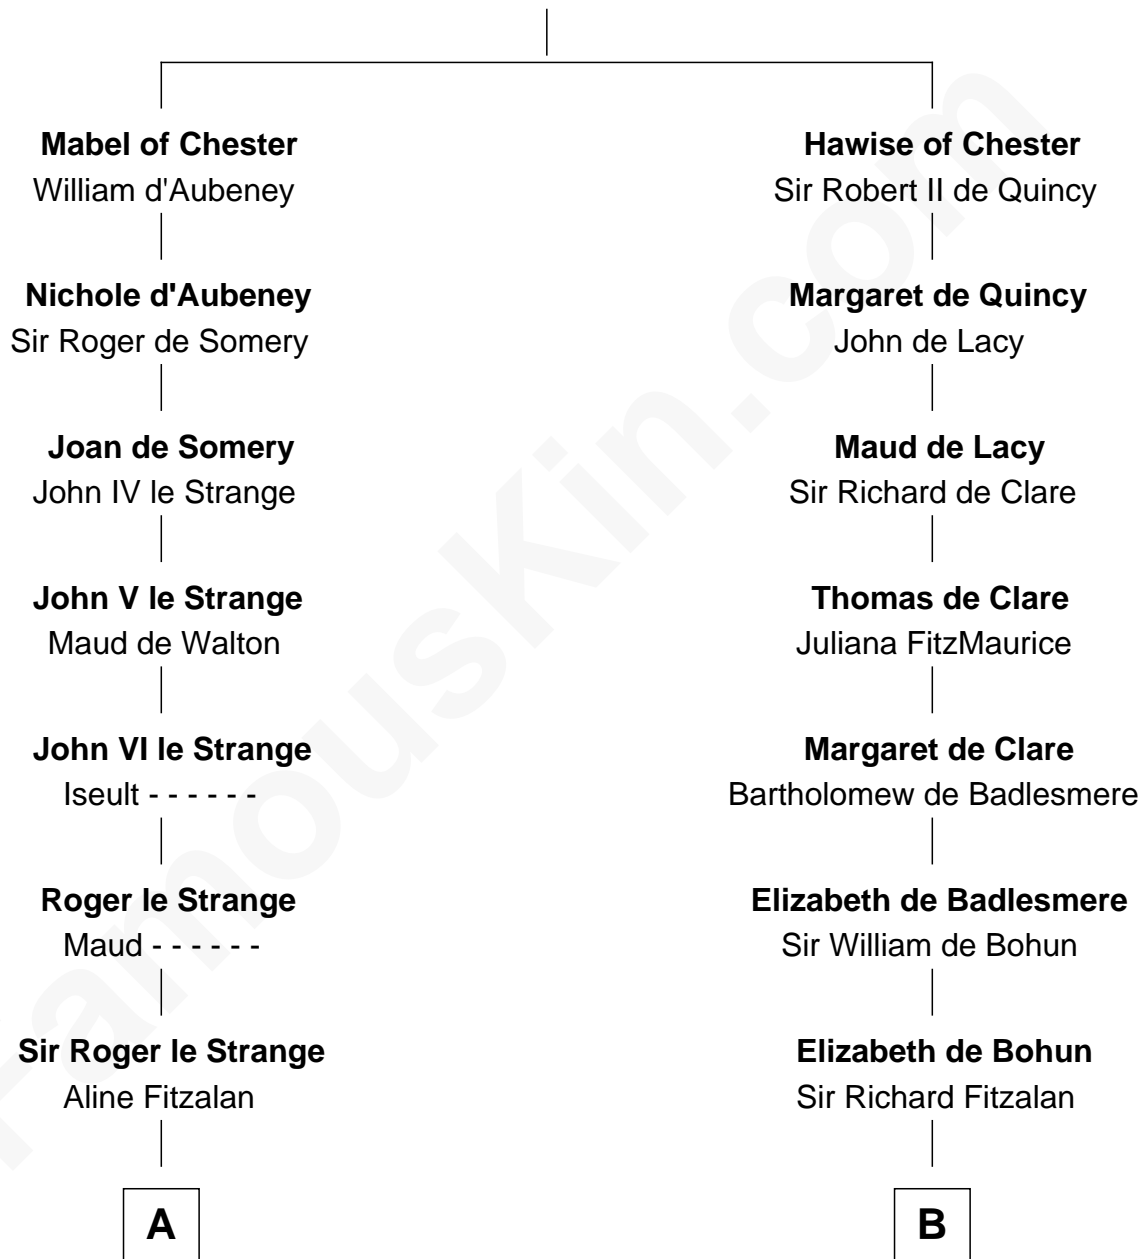

FamousKin.com Relationship Chart of

Catherine Parr

6th Wife of King Henry VIII

12th cousin 9 times removed of

Shubael D. Childs

Founder of S.D. Childs & Company

Bertrade de Montfort

Hugh de Kevelioc

C

Elizabeth Wellington

John Fay

Benjamin Fay

Martha Miles

Benjamin Fay

Beulah Stow

Beulah Fay