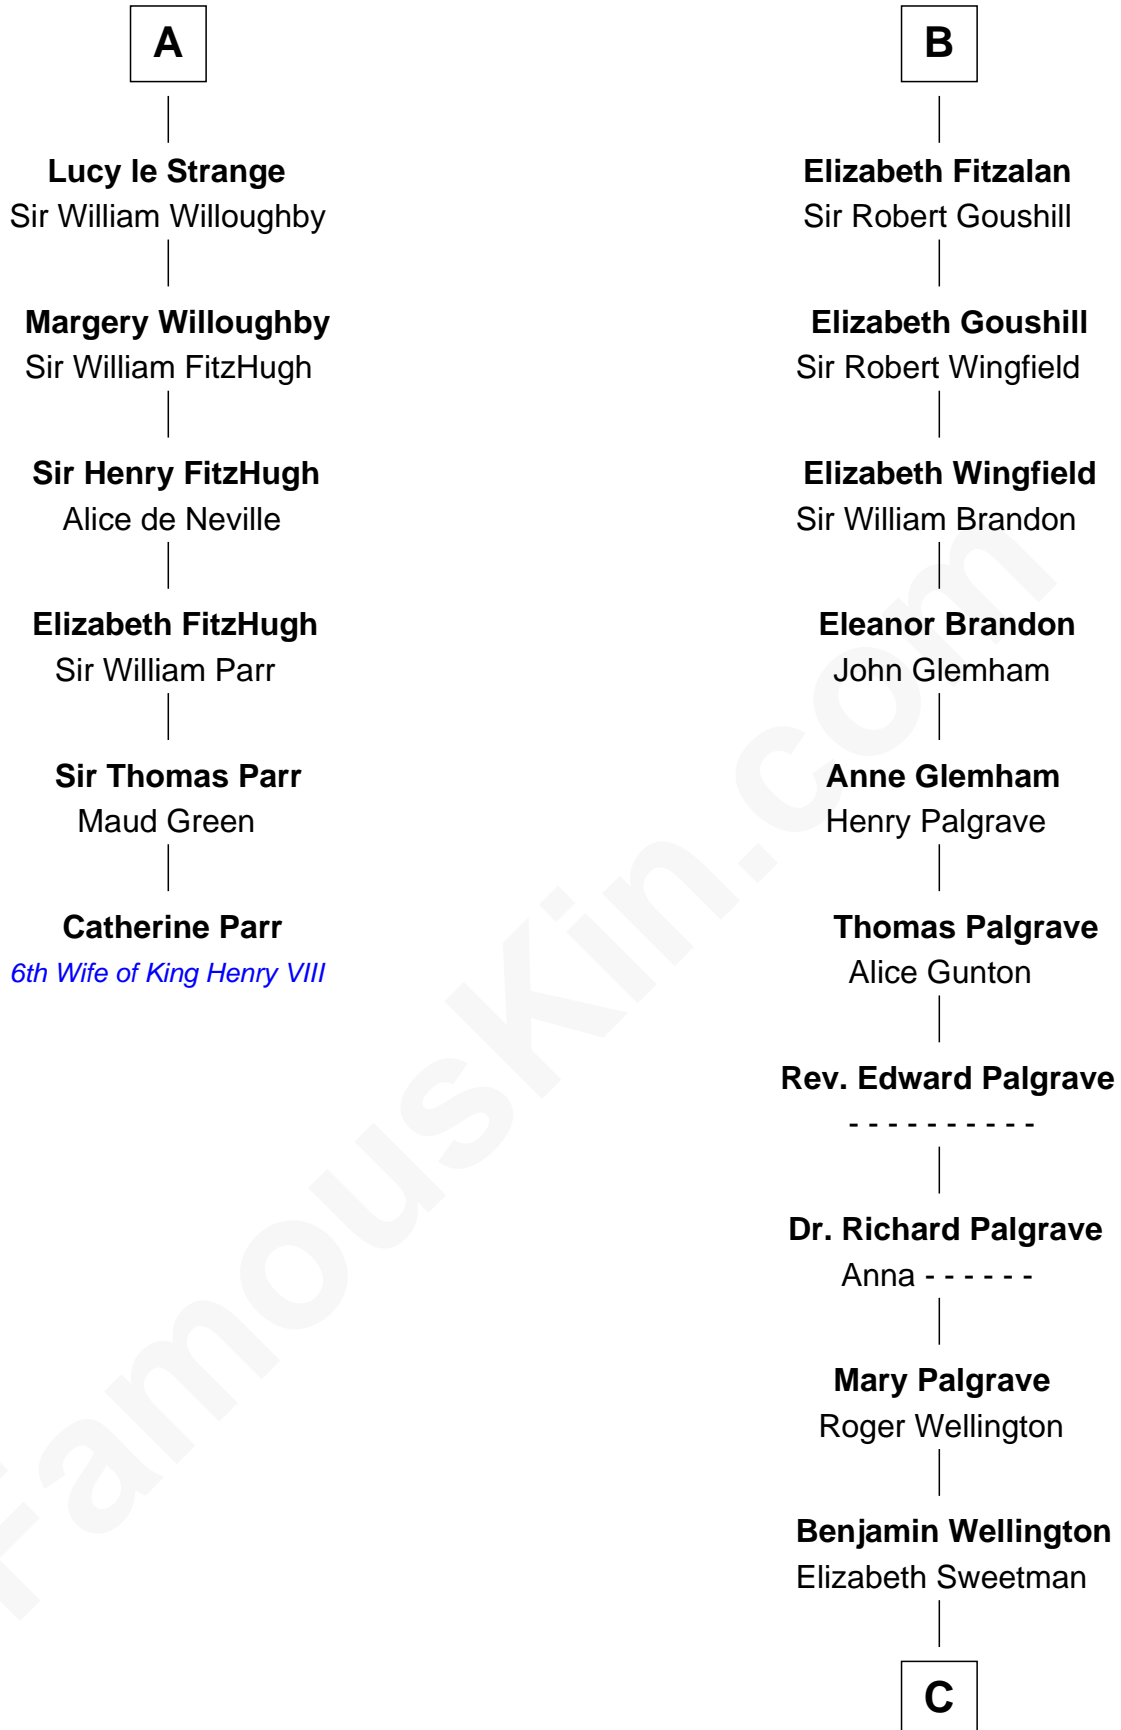

FamousKin.com Relationship Chart of

Catherine Parr

6th Wife of King Henry VIII

12th cousin 9 times removed of

Shubael D. Childs

Founder of S.D. Childs & Company

Bertrade de Montfort

Hugh de Kevelioc

C

Elizabeth Wellington

John Fay

Benjamin Fay

Martha Miles

Benjamin Fay

Beulah Stow

Beulah Fay