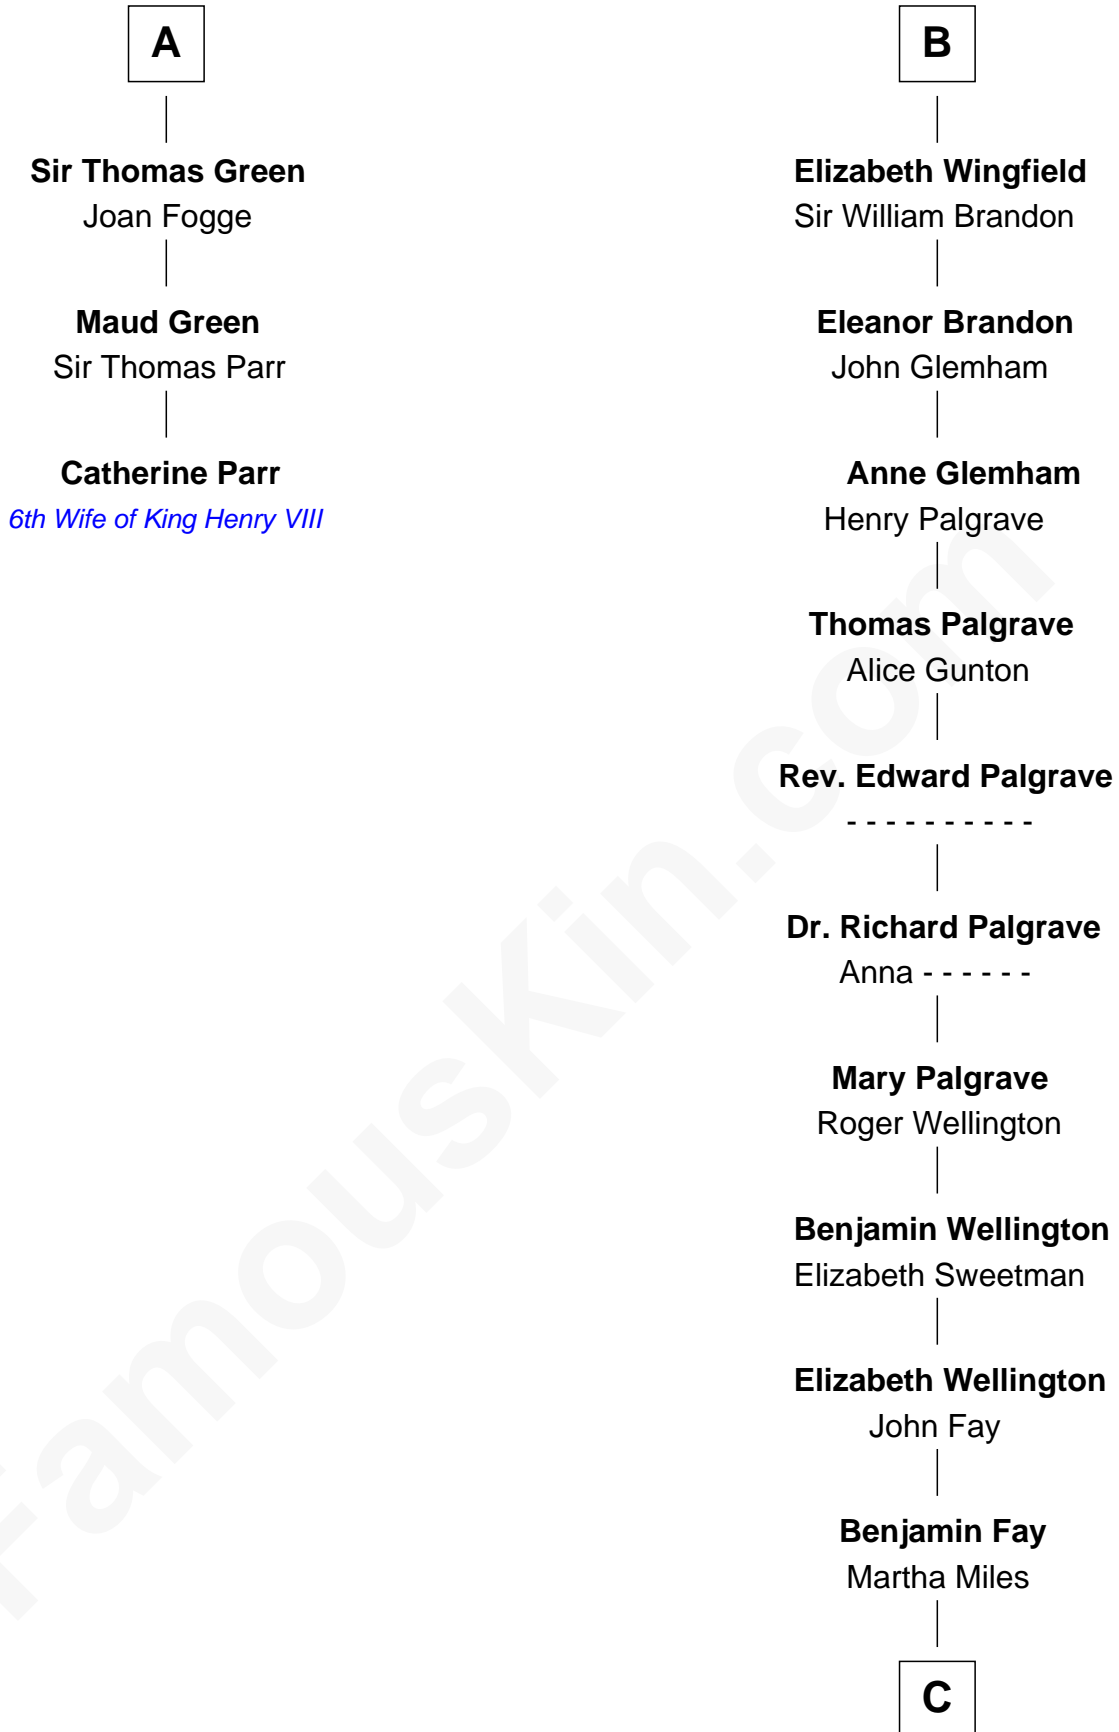

# FamousKin.com Relationship Chart of

**Catherine Parr**

*6th Wife of King Henry VIII*

9th cousin 10 times removed of

**Shubael D. Childs**

*Founder of S.D. Childs & Company*

**C**

**Benjamin Fay**

Beulah Stow

**Beulah Fay**

Josiah Childs

**Shubael D. Childs**

*Founder of S.D. Childs & Company*

FamousKin.com