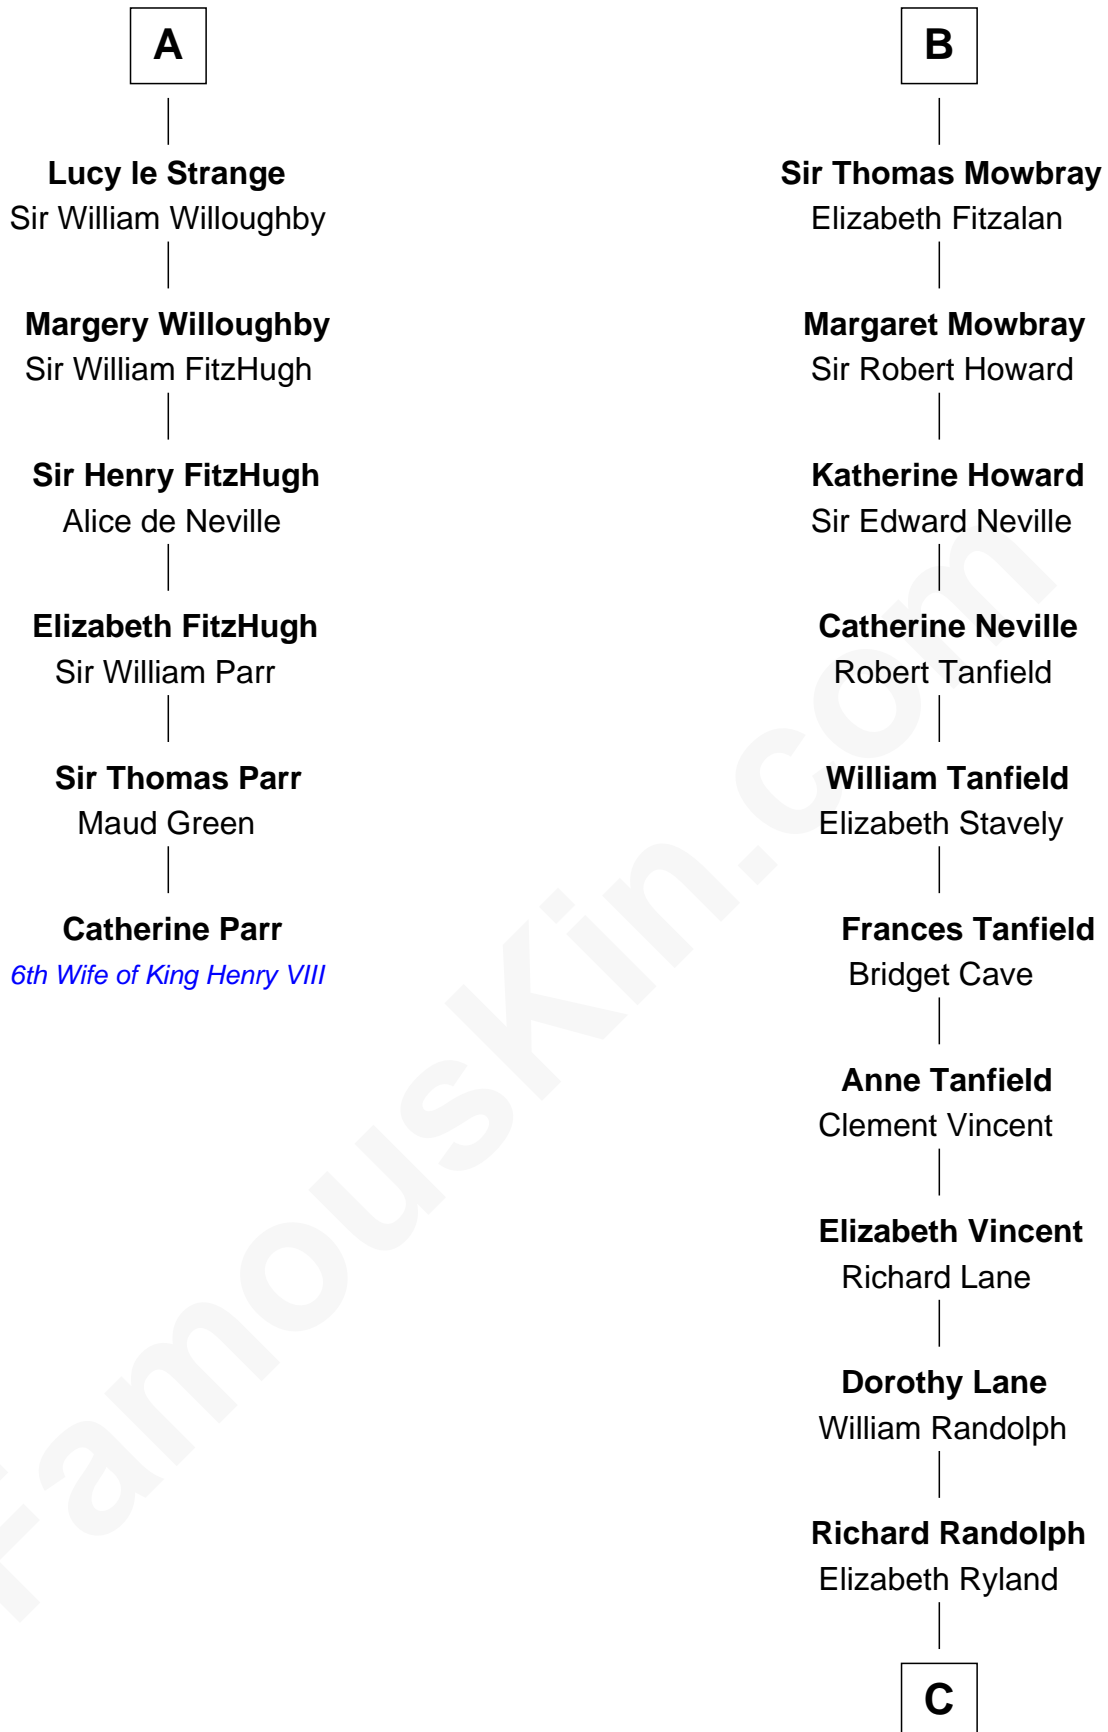

# FamousKin.com Relationship Chart of

**Catherine Parr**

*6th Wife of King Henry VIII*

12th cousin 8 times removed of

**Thomas Jefferson**

*3rd U.S. President and Signer of the Declaration of Independence*

**Bertrade de Montfort**

Hugh de Kevelioc

C

Col. William Randolph

Mary Isham

Isham Randolph

Jane Rogers

Jane Randolph