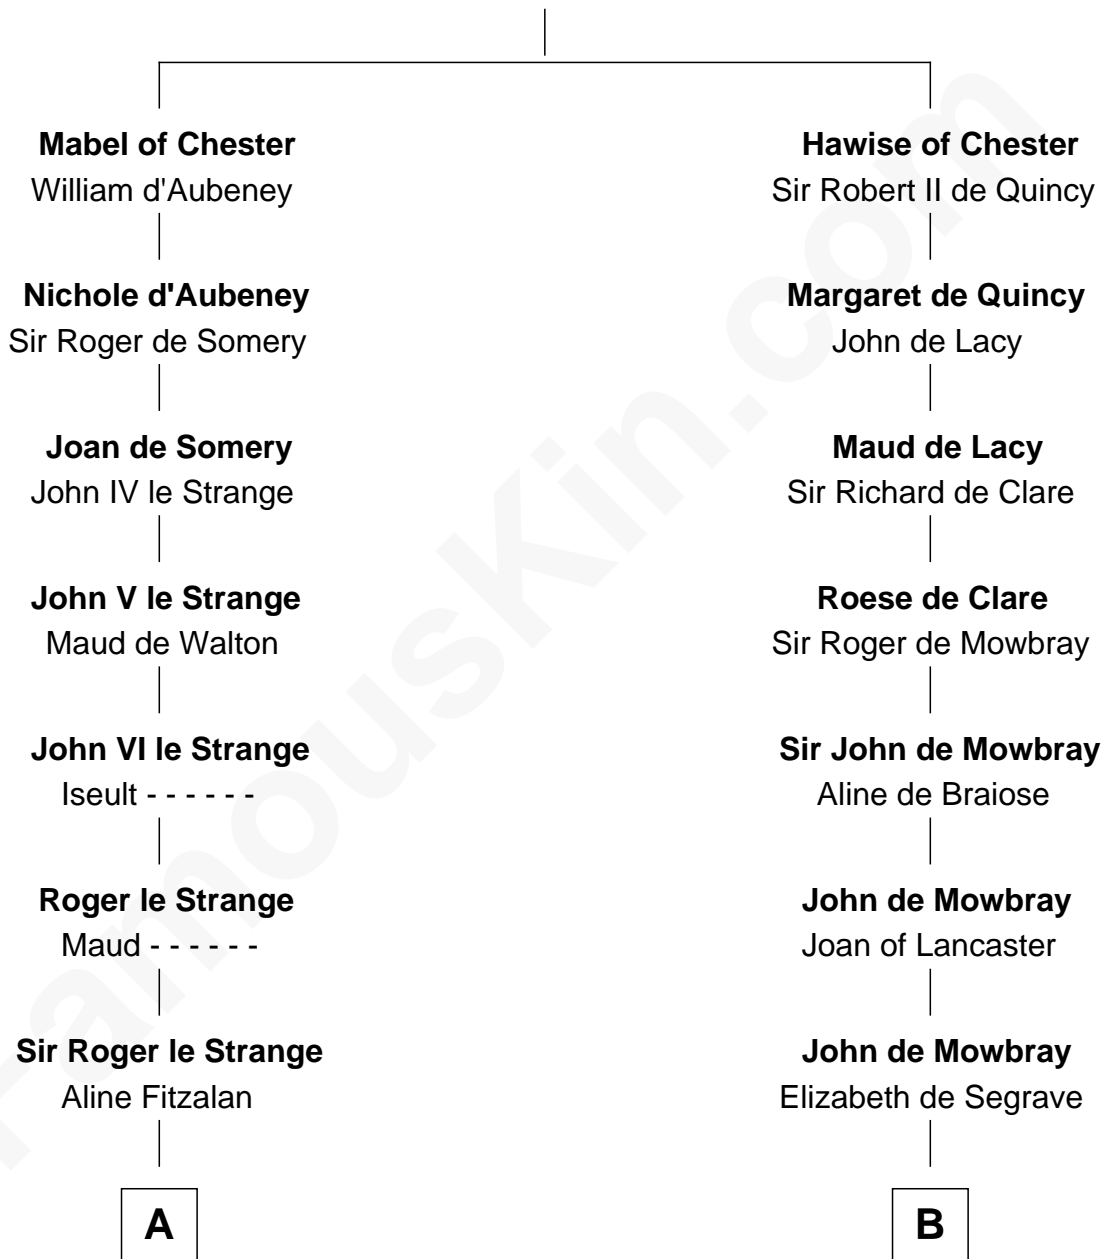

# FamousKin.com Relationship Chart of

**Catherine Parr**

*6th Wife of King Henry VIII*

12th cousin 8 times removed of

**Thomas Jefferson**

*3rd U.S. President and Signer of the Declaration of Independence*

**Bertrade de Montfort**

Hugh de Kevelioc

C

Col. William Randolph

Mary Isham

Isham Randolph

Jane Rogers

Jane Randolph

Peter Jefferson

Thomas Jefferson

*3rd U.S. President*

FamousKin.com