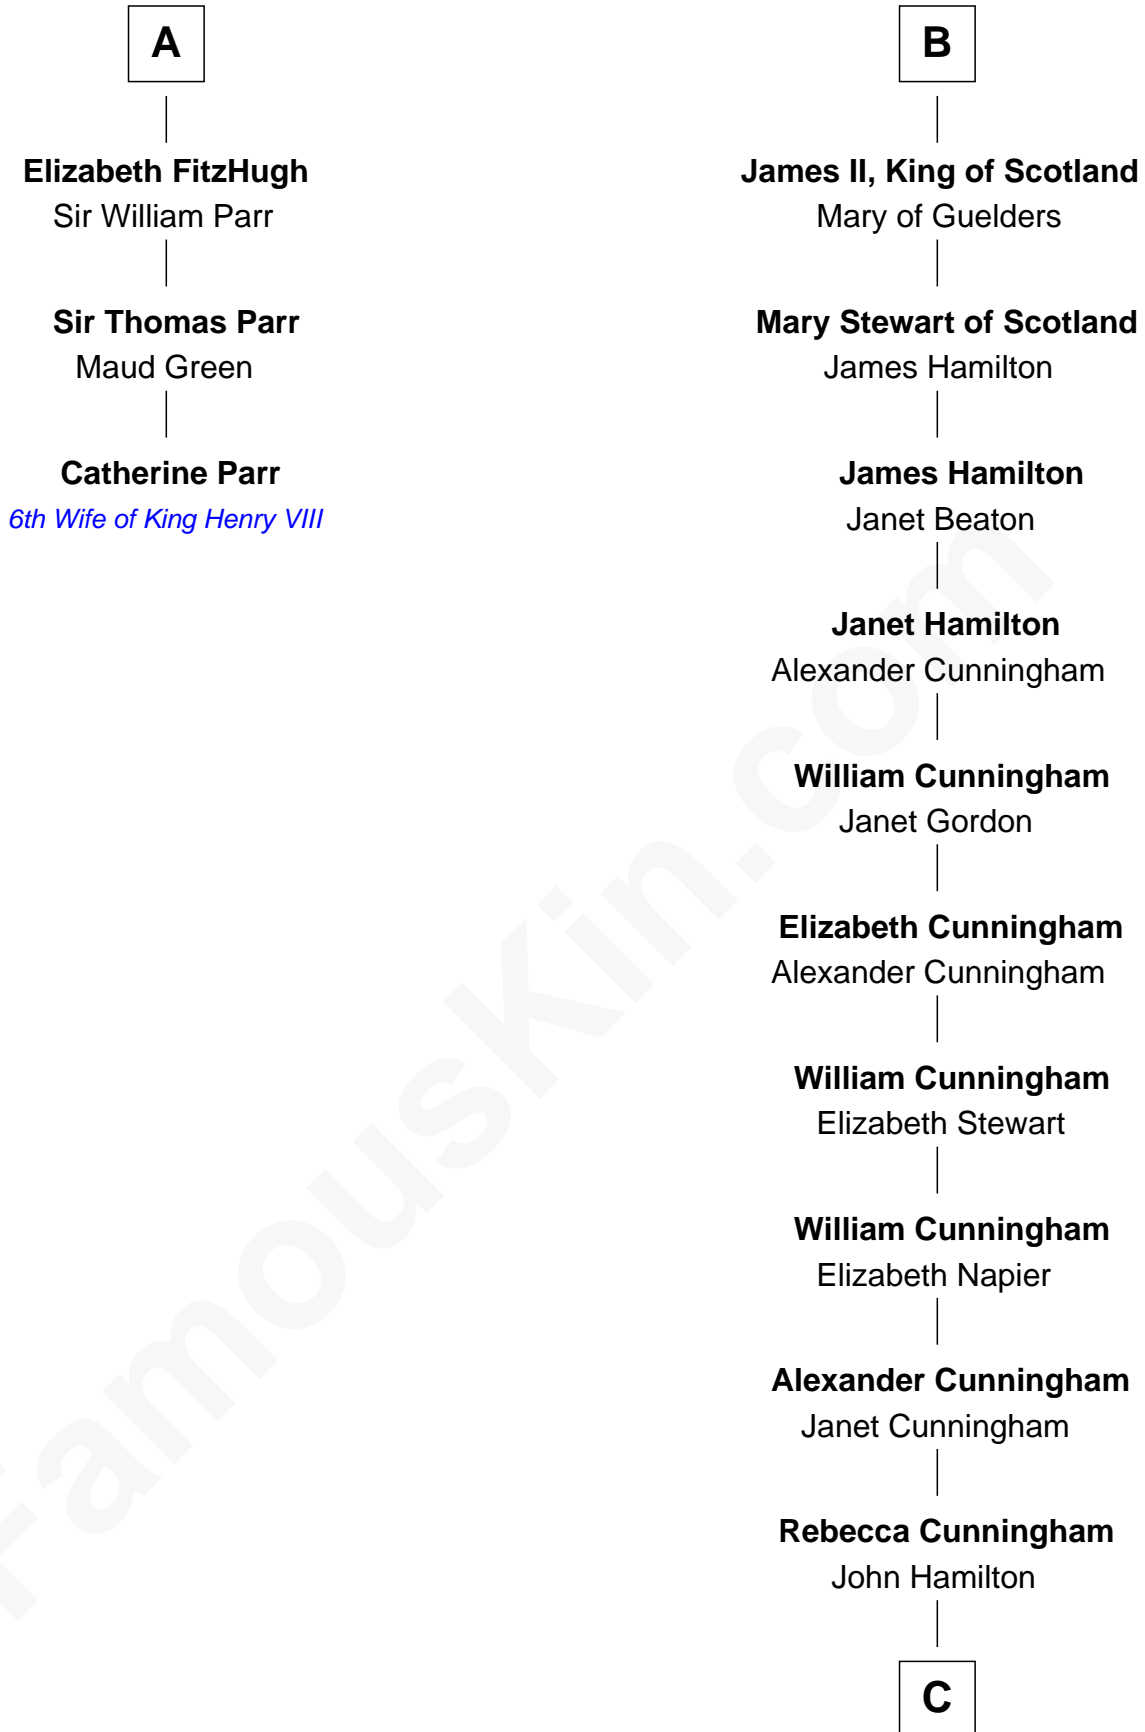

# FamousKin.com Relationship Chart of

**Catherine Parr**

*6th Wife of King Henry VIII*

9th cousin 10 times removed of

**Alexander Hamilton**

*1st U.S. Secretary of the Treasury*

**Alan la Zouche**

Ellen de Quincy

C

Alexander Hamilton

Elizabeth Pollock

James A. Hamilton

Rachel Fawcett

Alexander Hamilton

*1st U.S. Secretary of the Treasury*

FamousKin.com