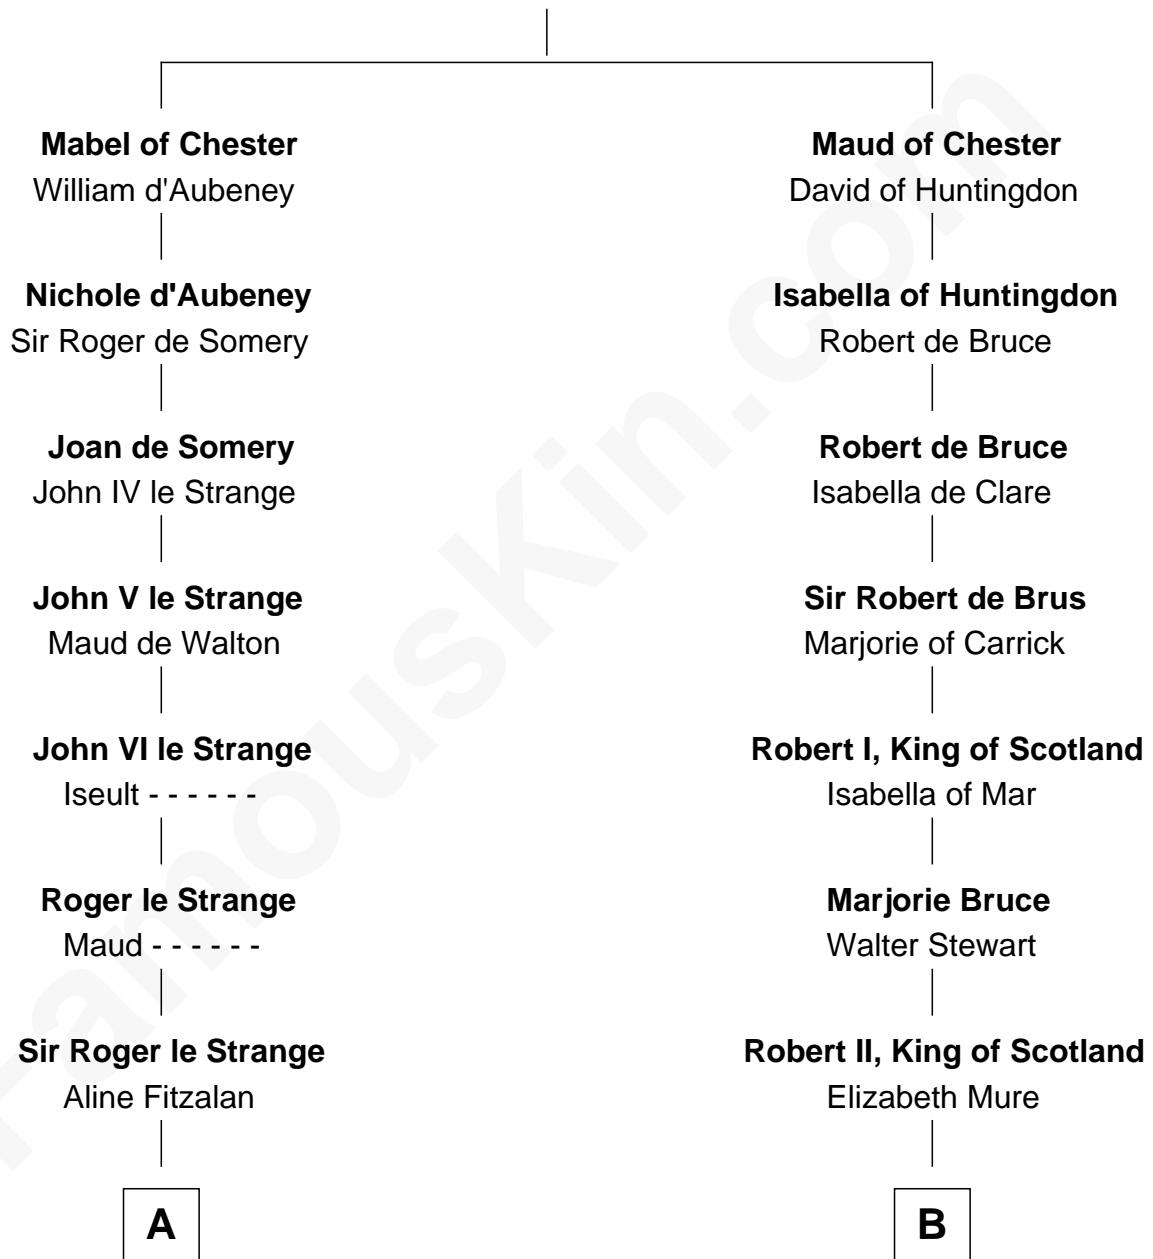

FamousKin.com Relationship Chart of

Catherine Parr

6th Wife of King Henry VIII

12th cousin 9 times removed of

Alexander Hamilton

1st U.S. Secretary of the Treasury

Bertrade de Montfort

Hugh de Kevelioc

C

Alexander Cunningham

Janet Cunningham

Rebecca Cunningham

John Hamilton

Alexander Hamilton

Elizabeth Pollock

James A. Hamilton

Rachel Fawcett

Alexander Hamilton

1st U.S. Secretary of the Treasury

FamousKin.com